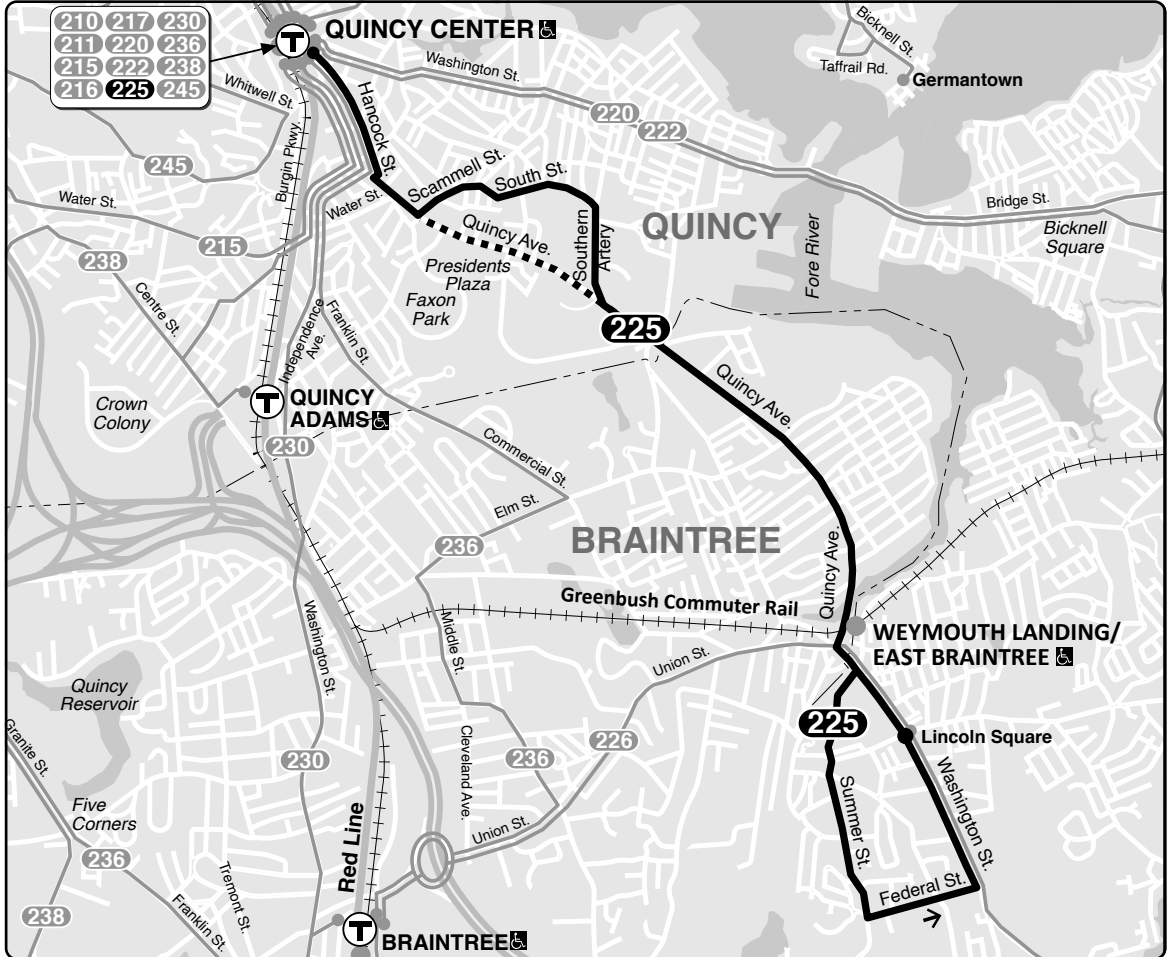

Effective **August 27, 2023**

Replaces July 2023

225 Weymouth Landing – Quincy Ctr Sta

Schedule Change
Weekday

Connections

- RED LINE
- GREENBUSH LINE KINGSTON LINE
- MIDDLEBOROUGH/LAKEVILLE LINE

Information **617-222-3200**
Lost and Found **617-222-5367**
TTY **617-222-5146**

Realtime arrival information, maps, and more

mbta.com

- Transfer to bus/subway available on CharlieCard—good for 2 hours, pay fare difference.
- Children 11 & under ride free with a paying customer.
- ♿ All MBTA buses are accessible to people with disabilities.

Sunday 225

Inbound			Outbound		
Weymouth Landing	Southern Artery & South St	Quincy Center Station	Quincy Center Station	Southern Artery & South St	Weymouth Landing
7:50	7:58	8:10	7:20	7:25	7:38
8:50	8:58	9:10	8:20	8:25	8:38
9:50	9:58	10:10	9:20	9:27	9:40
10:50	10:59	11:13	10:20	10:28	10:41
11:50	11:59	12:13	11:22	11:30	11:43
12:50	12:59	1:13	12:22	12:30	12:43
1:50	1:58	2:12	1:22	1:30	1:43
2:50	2:58	3:11	2:21	2:29	2:42
3:50	3:58	4:11	3:20	3:28	3:42
4:50	4:58	5:11	4:20	4:28	4:42
5:50	5:58	6:11	5:20	5:28	5:42
6:50	6:57	7:08	6:20	6:28	6:42
7:50	7:56	8:07	7:20	7:27	7:40
8:50	8:56	9:07	8:20	8:26	8:38
9:50	9:56	10:07	9:20	9:26	9:38
10:50	10:56	11:06	10:20	10:26	10:38
11:50	11:55	12:04	11:20	11:25	11:37