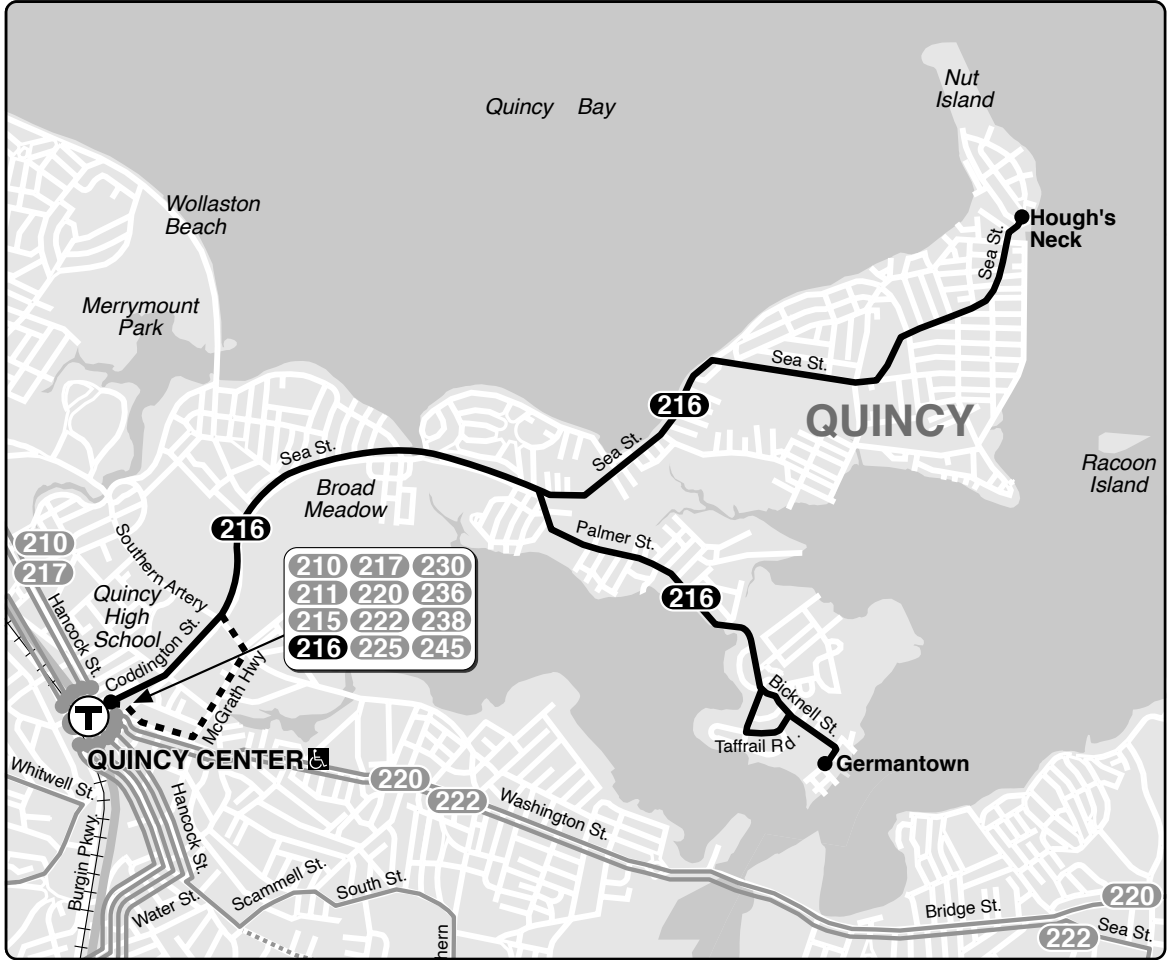

Effective **August 27, 2023**

Replaces July 2023

216 Houghs Neck – Quincy Ctr Sta via Germantown

Schedule Change
Weekday

- ### Connections
- RED LINE
 - GREENBUSH LINE KINGSTON LINE
 - MIDDLEBOROUGH/LAKEVILLE LINE

Outbound

Quincy Center Station	Southern Artery & Sea St	German-town	Houghs Neck
4:45	4:48	4:54	5:03
5:20	5:23	5:29	5:38
5:55	5:58	6:04	6:13
6:28	6:31	6:37	6:47
7:03	7:06	7:12	7:22
7:38	7:41	7:47	7:57
8:14	8:19	8:26	8:37
M 8:54	9:00	9:07	9:18
9:37	9:42	9:49	10:00
M 10:18	10:24	10:31	10:42
11:00	11:05	11:12	11:23
M 11:43	11:49	11:56	12:07
12:25	12:30	12:37	12:48
M 1:06	1:12	1:19	1:30
1:48	1:53	2:00	2:11
M 2:29	2:35	2:42	2:53
3:10	3:15	3:22	3:33
M 3:49	3:55	4:02	4:13
4:30	4:35	4:42	4:53
M 5:09	5:15	5:22	5:33
5:50	5:55	6:02	6:13
6:30	6:35	6:42	6:53
7:10	7:15	7:22	7:33
7:50	7:55	8:02	8:13
8:30	8:35	8:42	8:53
9:10	9:15	9:22	9:33
9:50	9:55	10:01	10:11
10:26	10:29	10:35	10:45
11:05	11:08	11:14	11:24
11:58	12:01	12:07	12:17
M 1:12	1:15	1:21	1:30

Outbound

Quincy Center Station	Southern Artery & Sea St	German-town	Houghs Neck
7:20	7:23	7:30	7:40
8:25	8:28	8:35	8:45
9:25	9:28	9:35	9:45
M 10:00	10:06	10:13	10:23
10:43	10:47	10:54	11:04
M 11:21	11:27	11:34	11:44
12:00	12:04	12:11	12:21
M 12:40	12:46	12:53	1:03
1:23	1:27	1:34	1:44
M 2:01	2:07	2:14	2:24
2:44	2:48	2:55	3:05
M 3:22	3:28	3:35	3:45
4:04	4:08	4:15	4:25
M 4:42	4:48	4:55	5:05
5:23	5:27	5:34	5:44
6:02	6:06	6:13	6:23
6:40	6:44	6:51	7:01
7:20	7:24	7:31	7:41
8:00	8:04	8:11	8:21
8:40	8:43	8:50	9:00
9:20	9:23	9:30	9:40
10:00	10:03	10:10	10:19
10:40	10:43	10:50	10:59
11:20	11:23	11:29	11:38
12:20	12:23	12:29	12:38
M 1:00	1:03	1:09	1:17

M via McGrath Highway

S from Quincy High School at this time on school days

T from Calvin Rd & Moffat Rd at this time on school days

W waits for last train to arrive station

PM times are **bold**