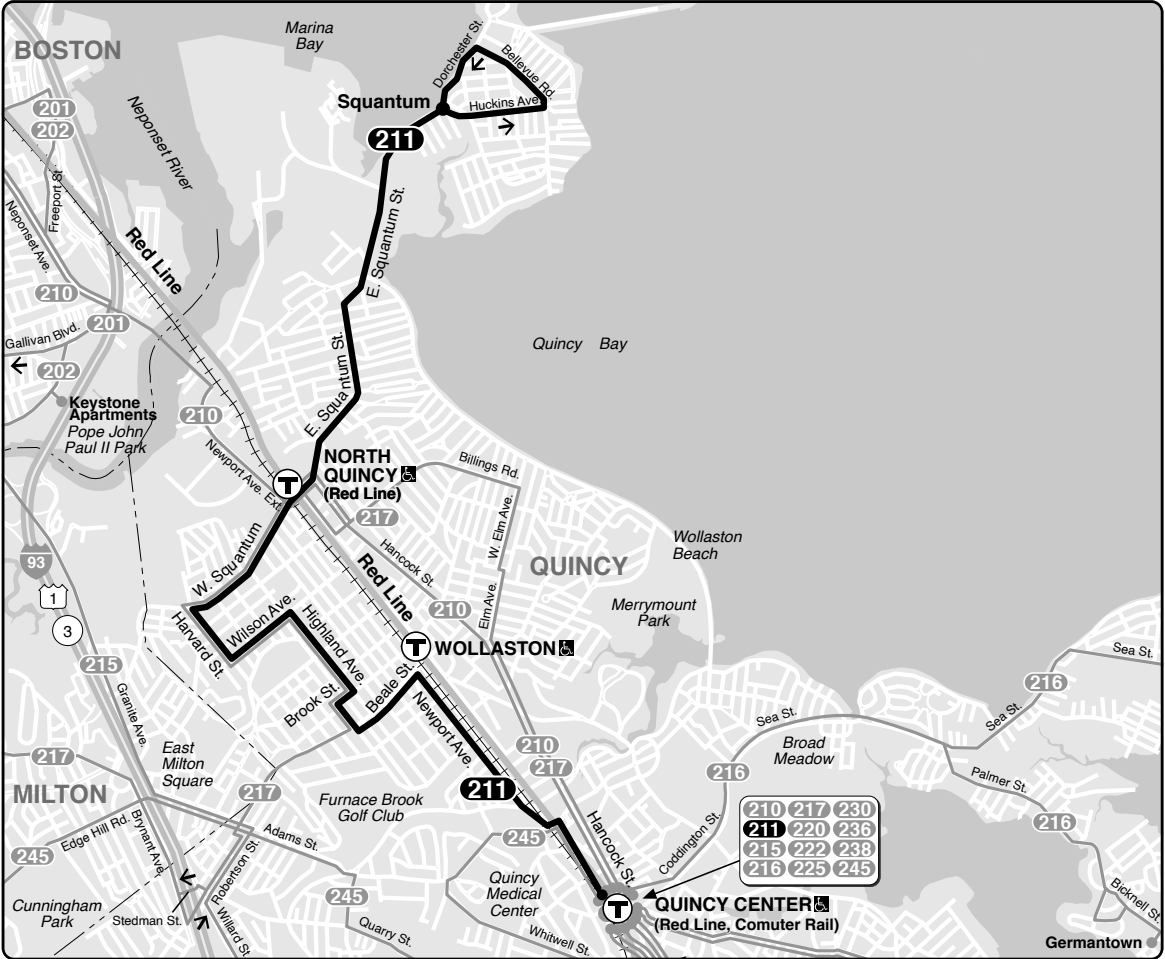

Effective **August 27, 2023**

Replaces March 2023

211 Quincy Center Sta – Squantum

Schedule Change
Weekday

- ### Connections
- RED LINE
 - GREENBUSH LINE KINGSTON LINE
 - MIDDLEBOROUGH/LAKEVILLE LINE

Information **617-222-3200**
Lost and Found **617-222-5367**
TTY **617-222-5146**

Realtime arrival information, maps, and more

mbta.com

- Transfer to bus/subway available on CharlieCard—good for 2 hours, pay fare difference.
- Children 11 & under ride free with a paying customer.
- ♿ All MBTA buses are accessible to people with disabilities.