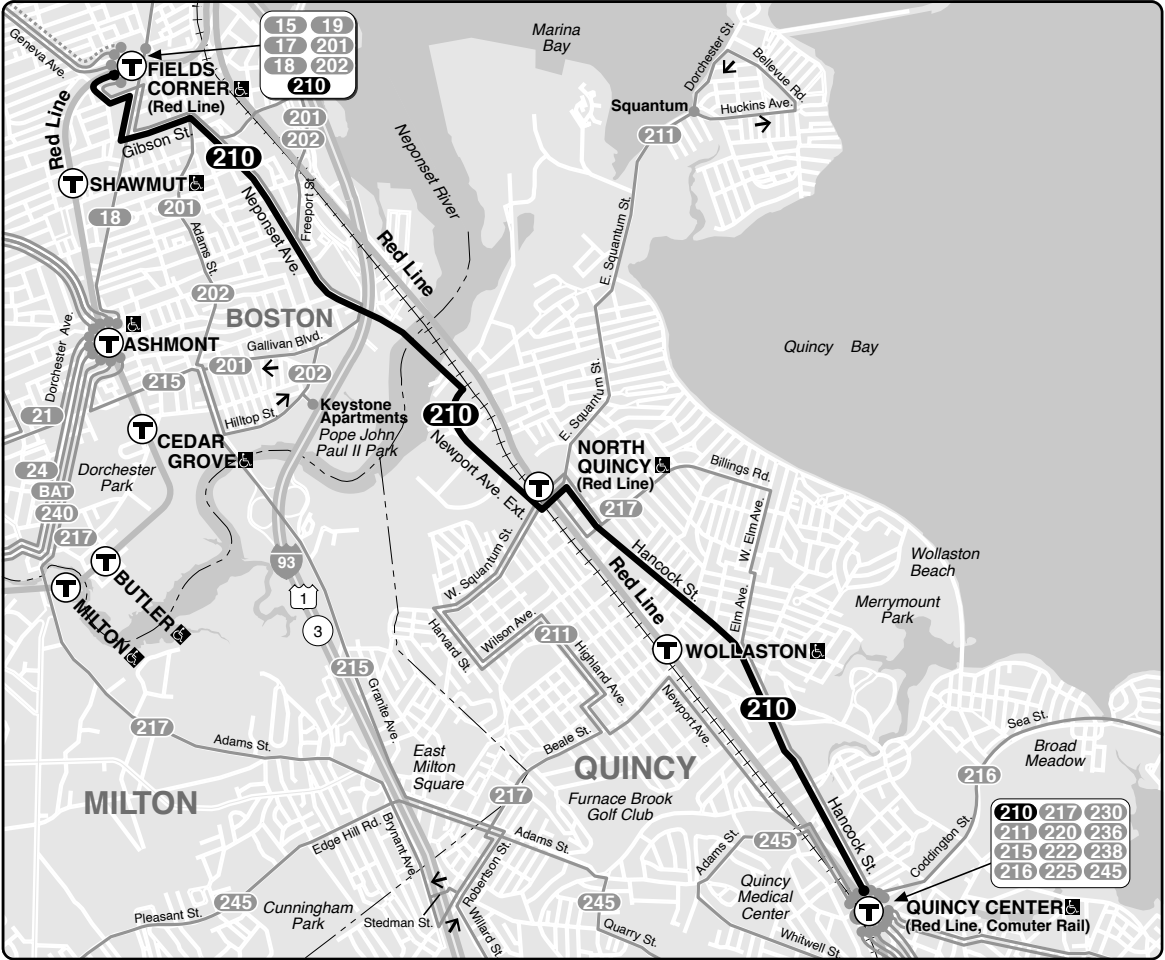

Effective **August 27, 2023**

Replaces July 2023

210 Quincy Center Sta – Fields Corner Sta

Connections

- RED LINE
- GREENBUSH LINE KINGSTON LINE
- MIDDLEBOROUGH/LAKEVILLE LINE

Information **617-222-3200**
 Lost and Found **617-222-5367**
 TTY **617-222-5146**

Realtime arrival information, maps, and more

mbta.com

- Transfer to bus/subway available on CharlieCard—good for 2 hours, pay fare difference.
- Children 11 & under ride free with a paying customer.
- ♿ All MBTA buses are accessible to people with disabilities.

W waits for last train to arrive Fields Corner Station at 1:00 AM and continues to Quincy Adams and Braintree Stations

PM times are **bold**

Saturday 210

Inbound			Outbound		
Quincy Center Station	Hancock St & Beale St	North Quincy Station	North Quincy Station	Hancock St & Beale St	Quincy Center Station
5:30	5:38	5:41	5:46	5:48	5:53
6:40	6:48	6:51	6:55	6:57	7:02
7:35	7:43	7:47	7:50	7:53	7:58
8:35	8:43	8:47	8:50	8:53	8:59
9:40	9:48	9:52	9:55	9:58	10:04
10:45	10:53	10:57	11:00	11:05	11:11
11:47	11:55	11:59	12:02	12:06	12:11
12:40	12:48	12:52	12:55	12:59	1:04
1:35	1:43	1:47	1:50	1:54	2:00
2:35	2:43	2:47	2:51	2:54	3:00
3:35	3:43	3:47	3:51	3:54	4:00
4:35	4:43	4:47	4:51	4:54	5:00
5:40	5:48	5:52	5:55	5:58	6:03
6:38	6:46	6:49	W 6:45	6:48	6:53
			1:09	1:13	1:17