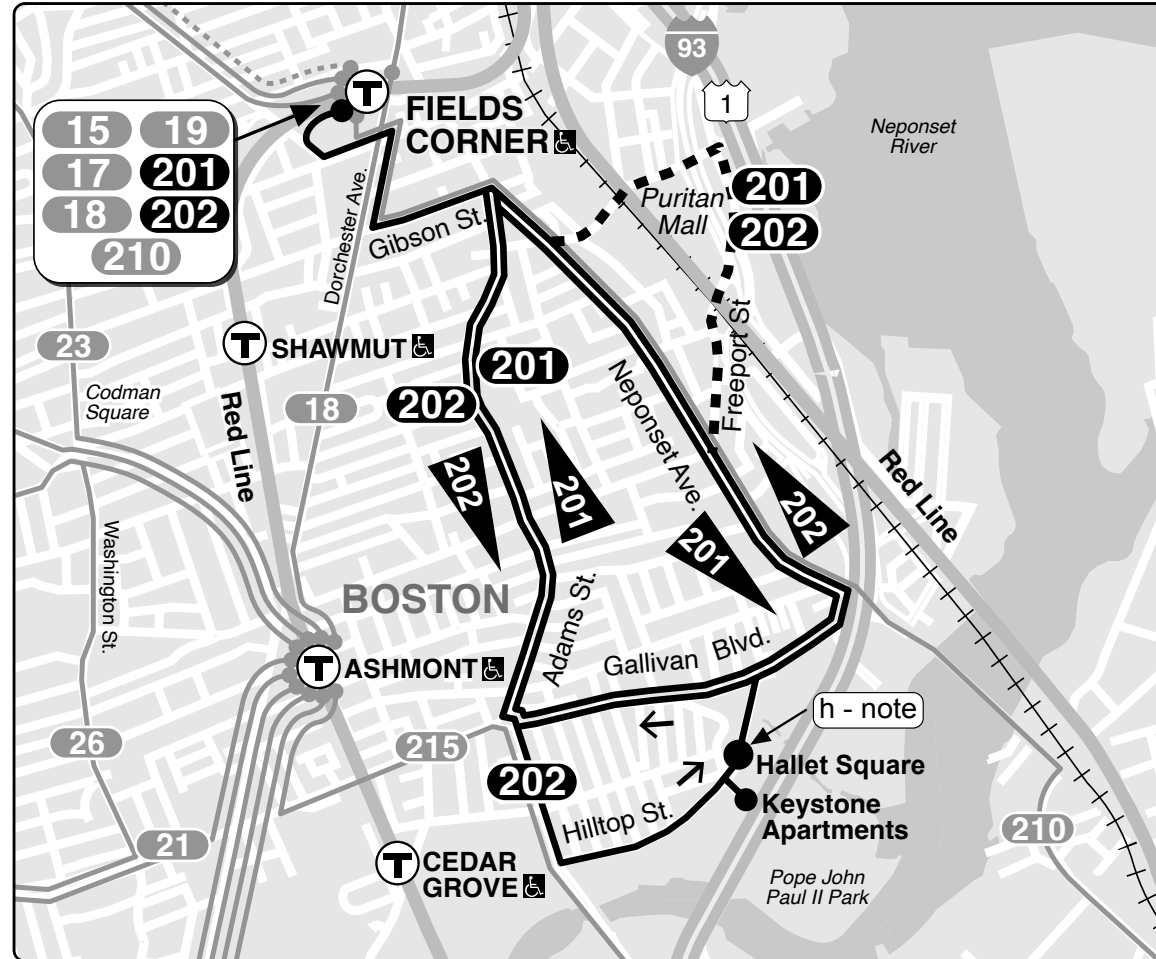

Sunday 201

Inbound

Keystone Apartments	Adams St & Gallivan Blvd	Neponset Circle	Fields Corner Station
-	6:44	6:49	6:53
-	7:45	7:50	7:54
-	8:43	8:48	8:52
9:55	9:59	10:04	10:08
10:40	10:44	10:49	10:53
11:25	11:29	11:34	11:38
12:10	12:14	12:19	12:23
12:55	12:59	1:04	1:08
1:40	1:44	1:49	1:53
2:25	2:29	2:34	2:39
3:10	3:14	3:19	3:24
3:55	3:59	4:04	4:09
4:40	4:44	4:49	4:54
5:25	5:29	5:34	5:39
-	6:02	6:07	6:12
-	6:42	6:47	6:52
-	7:43	7:48	7:53
-	8:44	8:49	8:54
-	9:43	9:48	9:53

Outbound

Fields Corner Station	Puritan Mall	Neponset Circle	Adams St & Gallivan Blvd	Keystone Apartments
7:35	-	7:42	7:44	-
8:33	-	8:40	8:42	-
9:35	9:40	9:44	-	9:47
10:20	10:26	10:30	-	10:33
11:05	11:11	11:15	-	11:18
11:50	11:56	12:00	-	12:03
12:35	12:41	12:45	-	12:48
1:20	1:26	1:30	-	1:33
2:05	2:11	2:15	-	2:18
2:50	2:56	3:00	-	3:03
3:35	3:41	3:45	-	3:48
4:20	4:26	4:30	-	4:33
5:05	5:11	5:15	-	5:18
5:50	-	5:58	6:00	-
6:30	-	6:38	6:40	-
7:32	-	7:39	7:41	-
8:32	-	8:39	8:41	-
9:32	-	9:39	9:41	-

- Transfer to bus/subway available on CharlieCard—good for 2 hours, pay fare difference.
- Children 11 & under ride free with a paying customer.
- ♿ All MBTA buses are accessible to people with disabilities.

Replaces March 2023

201

Fields Corner Loop

via Neponset Ave

202

Fields Corner Loop

via Adams St

Connections