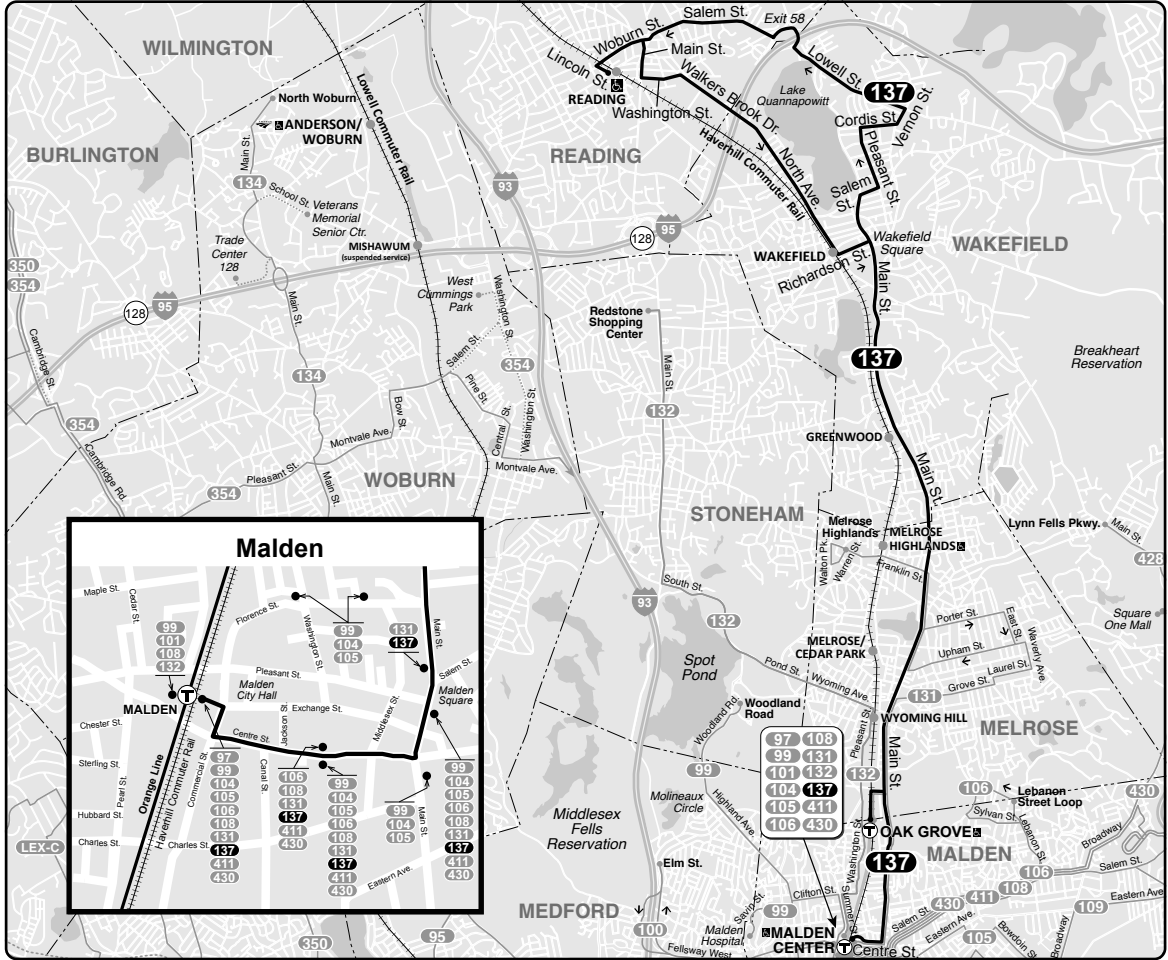

Effective **August 27, 2023**

Replaces July 2023

137 Reading Depot – Malden Ctr Sta

Schedule Change

Weekday, Saturday and Sunday

Connections

ORANGE LINE

HAVERHILL LINE

Information **617-222-3200**

Lost and Found **617-222-2229**

TTY **617-222-5146**

Realtime arrival information, maps, and more

mbta.com

- Transfer to bus/subway available on CharlieCard—good for 2 hours, pay fare difference.
- Children 11 & under ride free with a paying customer.
- ♿ All MBTA buses are accessible to people with disabilities.

Sunday 137

| Inbound | | | | Outbound | | | |
|---------------|------------------|-------------------|-----------------------|-----------------------|-------------------|------------------|---------------|
| Reading Depot | Wakefield Square | Oak Grove Station | Malden Center Station | Malden Center Station | Oak Grove Station | Wakefield Square | Reading Depot |
| 8:00 | 8:10 | 8:26 | 8:39 | 8:45 | 8:53 | 9:12 | 9:27 |
| 9:30 | 9:41 | 9:59 | 10:12 | 10:30 | 10:40 | 10:59 | 11:18 |
| 11:21 | 11:34 | 11:53 | 12:06 | 12:15 | 12:26 | 12:47 | 1:03 |
| 1:06 | 1:19 | 1:38 | 1:51 | 2:00 | 2:11 | 2:32 | 2:48 |
| 2:51 | 3:04 | 3:24 | 3:36 | 3:45 | 3:56 | 4:15 | 4:32 |
| 4:35 | 4:47 | 5:06 | 5:18 | 5:30 | 5:40 | 5:58 | 6:15 |
| 6:18 | 6:29 | 6:48 | 7:00 | | | | |