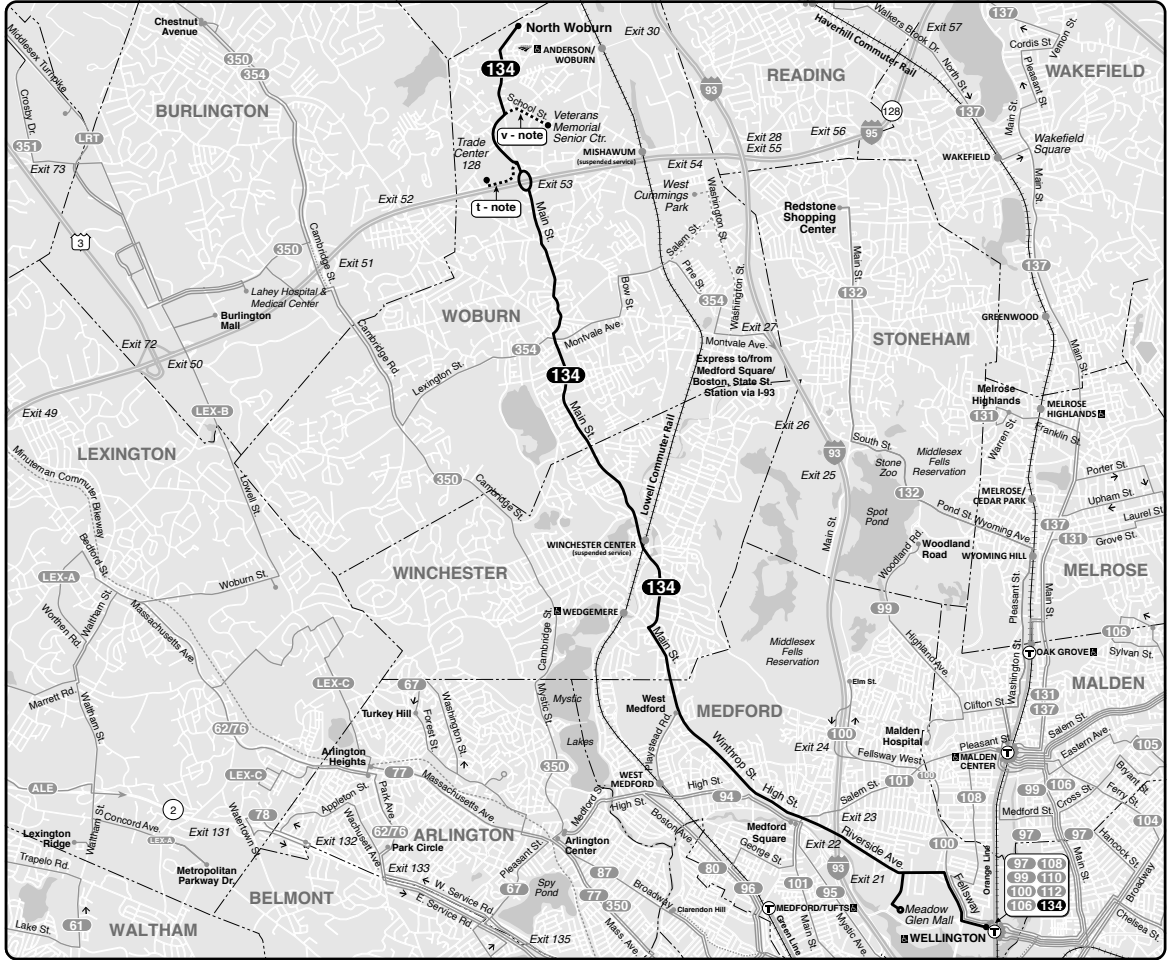

Effective **August 27, 2023**

Replaces July 2023

134 North Woburn – Wellington Sta

Schedule Change
Weekday and Saturday

Connections

ORANGE LINE

LOWELL LINE

Information **617-222-3200**
Lost and Found **617-222-2229**
TTY **617-222-5146**

- Transfer to bus/subway available on CharlieCard—good for 2 hours, pay fare difference.
- Children 11 & under ride free with a paying customer.
- ♿ All MBTA buses are accessible to people with disabilities.

mbta.com

Weekday 134

Inbound				Outbound			
North Woburn	Woburn Square	Winthrop St & Playstead Rd	Wellingtton Station	Wellingtton Station	Winthrop St & Playstead Rd	Woburn Square	North Woburn
-	-	5:40	5:54	5:15	5:29	5:39	5:56
6:00	6:10	6:19	6:33	6:00	6:16	6:27	6:44
6:50	7:00	7:11	7:31	T 6:45	7:02	7:16	7:37
7:10	7:20	7:31	7:51	S 6:50	-	-	-
T 7:50	8:00	8:11	8:31	S 7:00	-	-	-
T 8:35	8:46	8:57	9:17	S 7:10	-	-	-
T 9:10	9:21	9:32	9:52	T 7:35	7:55	8:09	8:30
Ⓞ 10:00	10:17	10:28	10:55	T 8:00	8:20	8:34	8:55
T 11:00	11:12	11:24	11:47	T 9:00	9:20	9:34	9:55
T 12:00	12:12	12:24	12:47	Ⓞ 10:00	10:20	10:34	10:52
T 1:00	1:13	1:25	1:47	T 11:00	11:20	11:34	11:55
T 2:00	2:13	2:25	2:47	T 12:00	12:21	12:37	12:55
S 2:25	-	-	-	T 1:00	1:21	1:37	1:55
S 2:30	-	-	-	Ⓞ 2:00	2:21	2:37	2:55
T 2:45	-	-	-	T 3:00	3:23	3:38	3:55
T 3:00	3:13	3:28	3:53	T 4:00	4:23	4:38	4:55
T 4:00	4:13	4:28	4:53	T 5:00	5:23	5:38	5:55
T 5:00	5:13	5:28	5:53	T 6:00	6:23	6:38	6:55
T 6:00	6:13	6:28	6:52	T 7:00	7:17	7:32	7:49
7:00	7:13	7:25	7:43	T 7:30	7:47	-	-
-	-	8:00	8:18	T 8:25	8:42	-	-
8:00	8:13	8:25	8:43	T 9:20	9:37	-	-
-	-	8:55	9:13	T 10:15	10:32	-	-
-	-	9:50	10:08	T 11:10	11:24	-	-
-	-	10:45	11:03	T 12:10	12:24	-	-
-	-	11:45	12:03	W 1:25	1:39	-	-
-	-	12:45	1:03	-	-	-	-

T serves TradeCenter 128 & Middlesex Superior Court

V serves TradeCenter 128 & Veterans Memorial Senior Center

S to/from Winthrop St & Brooks St only on school days

W waits for last train to arrive station