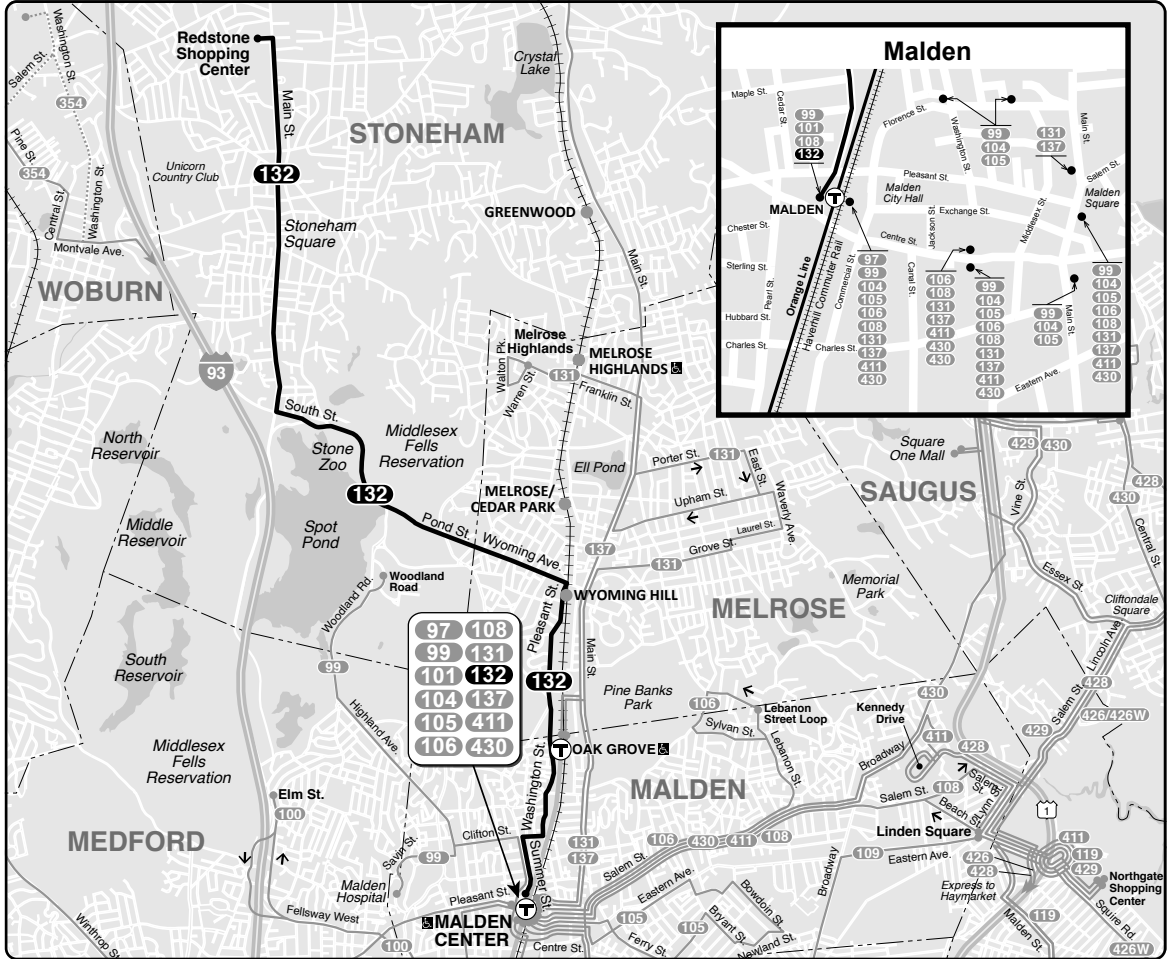

132 Redstone – Malden Ctr Sta

Schedule Change
Weekday

Connections

ORANGE LINE

HAVERHILL LINE

Information **617-222-3200**
Lost and Found **617-222-2229**
TTY **617-222-5146**

Realtime arrival information, maps, and more

mbta.com

- Transfer to bus/subway available on CharlieCard—good for 2 hours, pay fare difference.
- Children 11 & under ride free with a paying customer.
- ♿ All MBTA buses are accessible to people with disabilities.