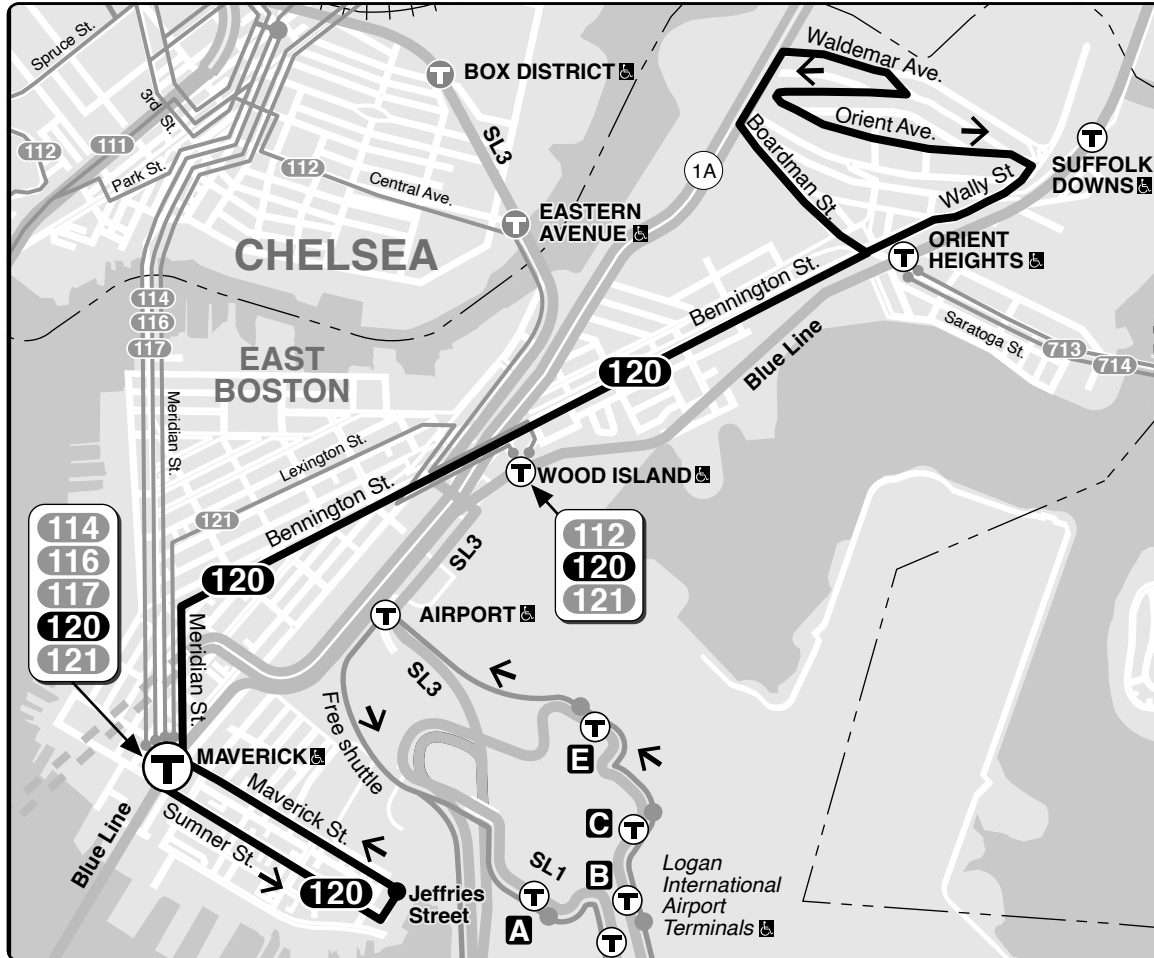

# Orient Heights Sta – Jeffries Point

**Schedule Change**  
Weekday

## Connections

**BLUE LINE**

Information **617-222-3200**  
Lost and Found **617-222-5263**  
TTY **617-222-5146**

Realtime arrival information, maps, and more

**mbta.com**

A129-3-22.1

- Transfer to bus/subway available on CharlieCard—good for 2 hours, pay fare difference.
- Children 11 & under ride free with a paying customer.
- ♿ All MBTA buses are accessible to people with disabilities.

**❄️ Snow Route**

When active, buses only operate between Maverick Station and Orient Heights Station. No service to Waldemar Housing or Jeffries Point (Maverick Street & Jeffries Street)

mbta.com/alerts/bus