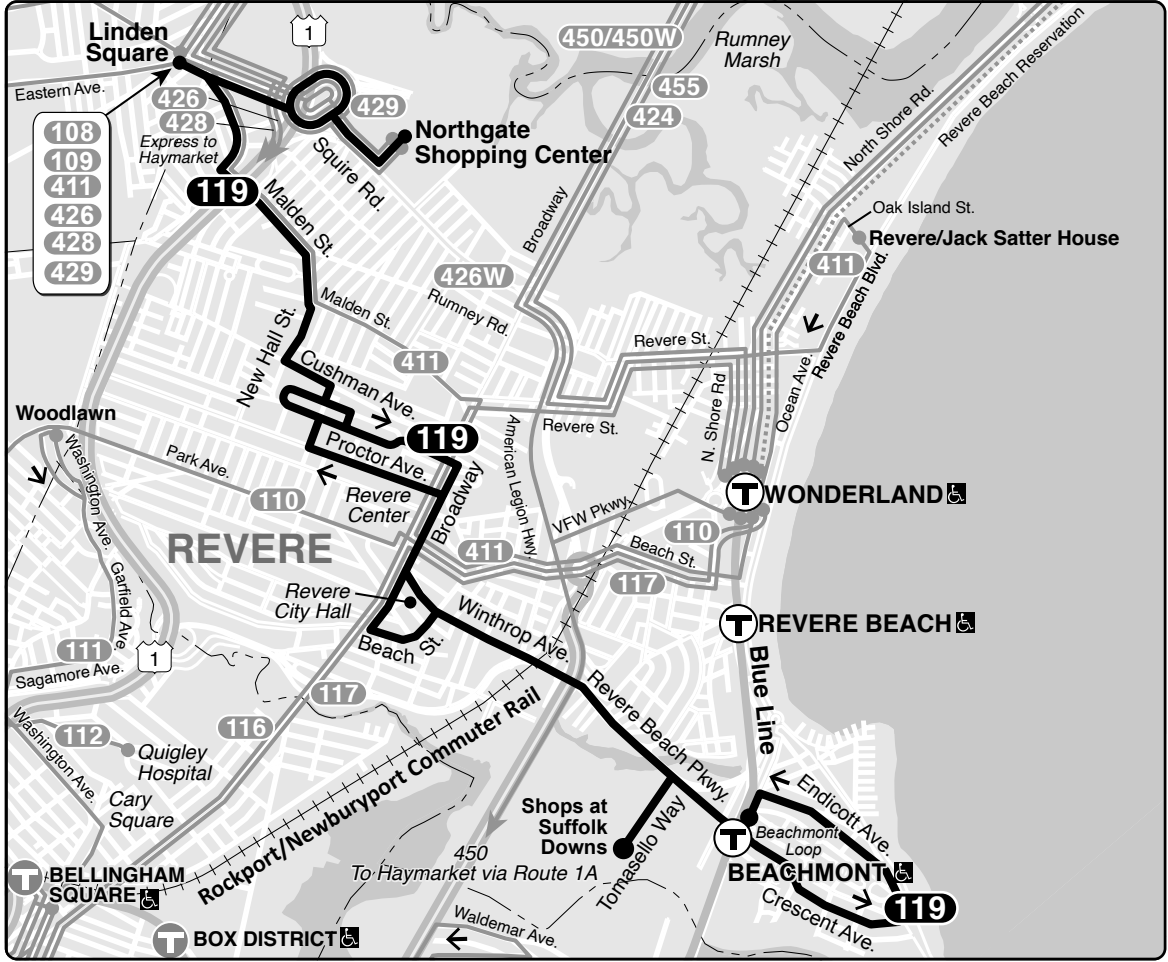

Effective **August 27, 2023**

Replaces March 2023

119 Northgate – Beachmont Sta

Schedule Change
Weekday

Connections

BLUE LINE

Information **617-222-3200**
Lost and Found **617-222-5263**
TTY **617-222-5146**

Realtime arrival information, maps, and more

mbta.com

- Transfer to bus/subway available on CharlieCard—good for 2 hours, pay fare difference.
- Children 11 & under ride free with a paying customer.
- ♿ All MBTA buses are accessible to people with disabilities.

	CharlieCard	Cash on board	Reduced fare
Bus	$1.70	$1.70	$0.85
Bus + Subway	$2.40	$4.10	$1.10

Complete fare/pass rules and free/reduced fare eligibility:
mbta.com/fares or call **617-222-3200**

A129-3-22.1