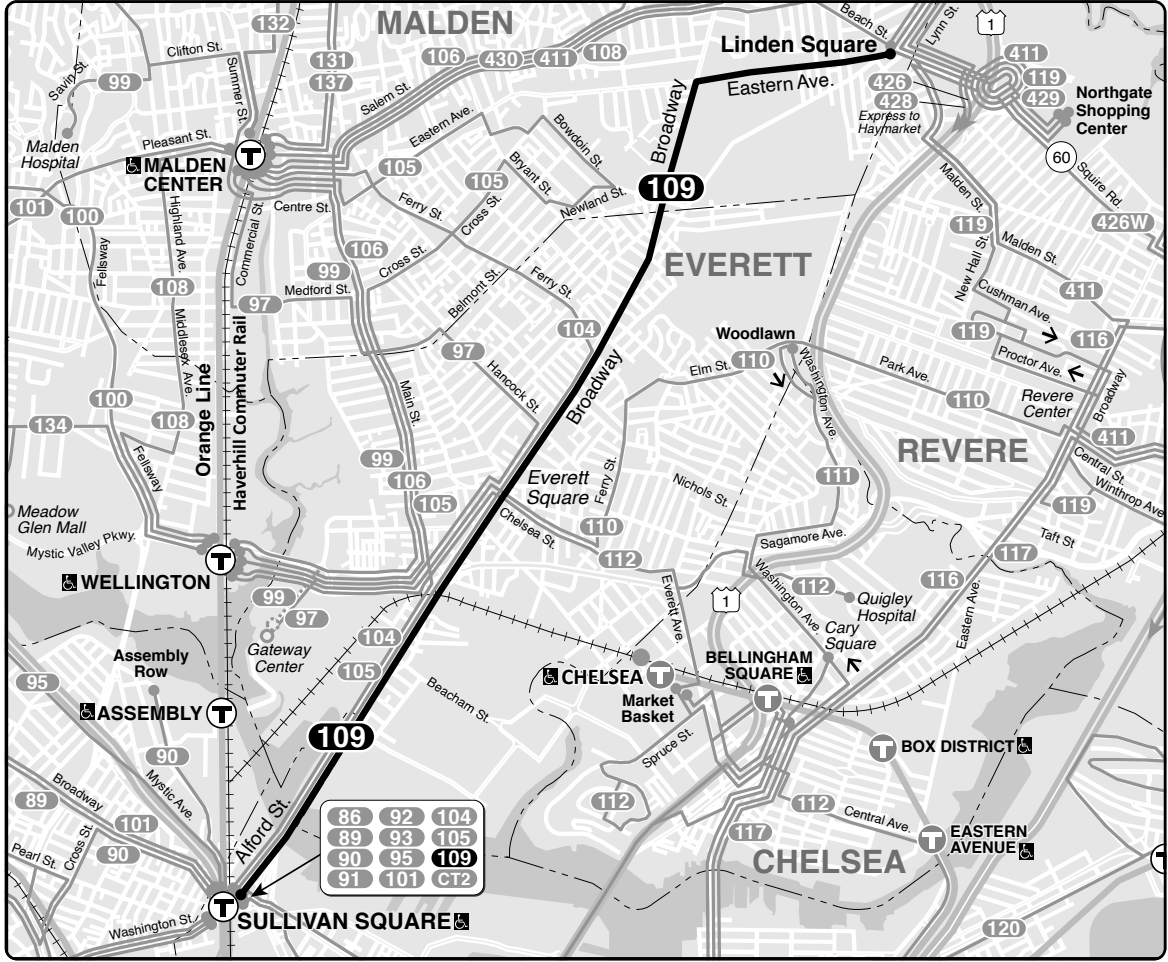

## Connections

**ORANGE LINE**

Information **617-222-3200**  
Lost and Found **617-222-2229**  
TTY **617-222-5146**

Realtime arrival information, maps, and more

**mbta.com**

- Transfer to bus/subway available on CharlieCard—good for 2 hours, pay fare difference.
- Children 11 & under ride free with a paying customer.
- ♿ All MBTA buses are accessible to people with disabilities.