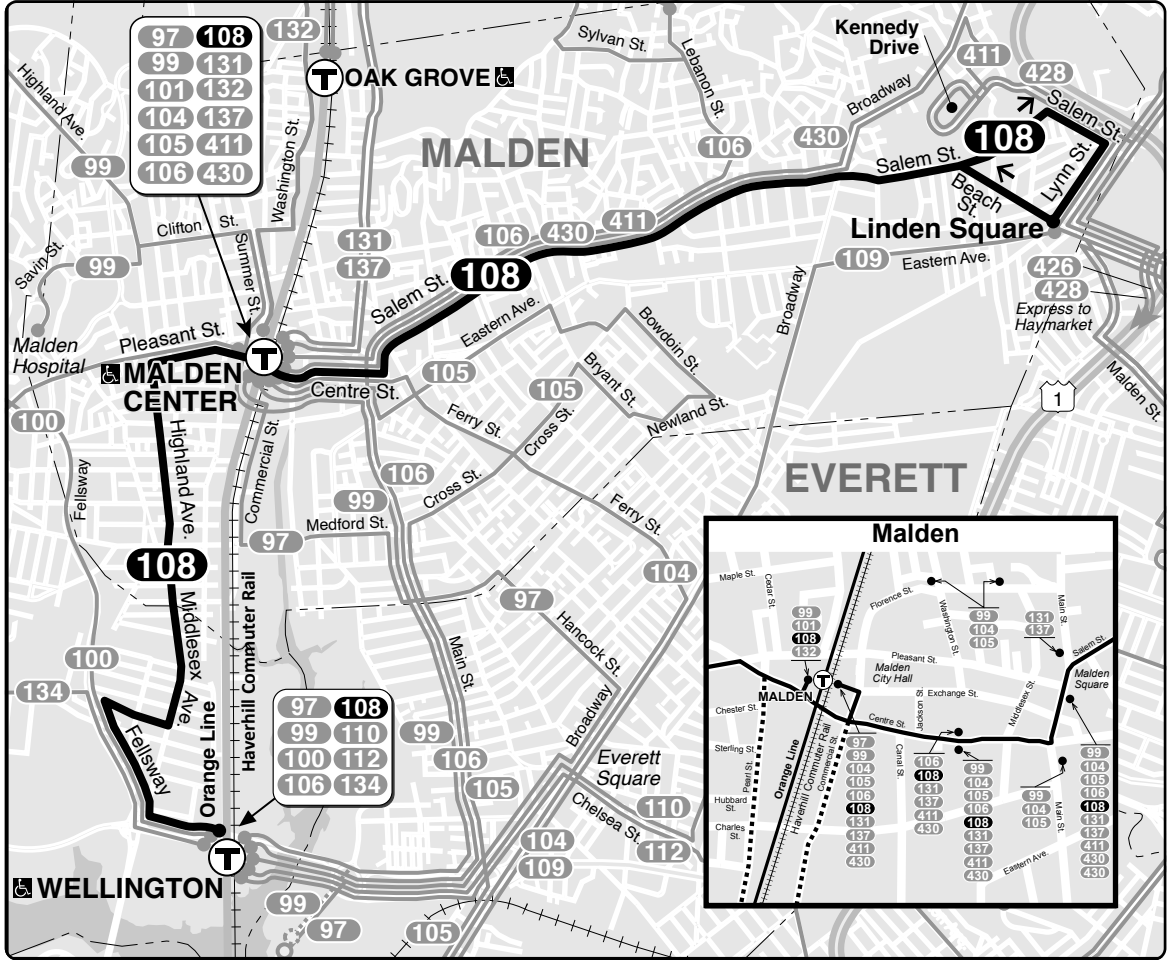

Effective **August 27, 2023**

Replaces July 2023

108 Linden Sq – Wellington Sta

Schedule Change

Weekday and Saturday

Connections

ORANGE LINE

HAVERHILL LINE

Information **617-222-3200**

Lost and Found **617-222-2229**

TTY **617-222-5146**

Realtime arrival information, maps, and more

mbta.com

- Transfer to bus/subway available on CharlieCard—good for 2 hours, pay fare difference.
- Children 11 & under ride free with a paying customer.
- ♿ All MBTA buses are accessible to people with disabilities.