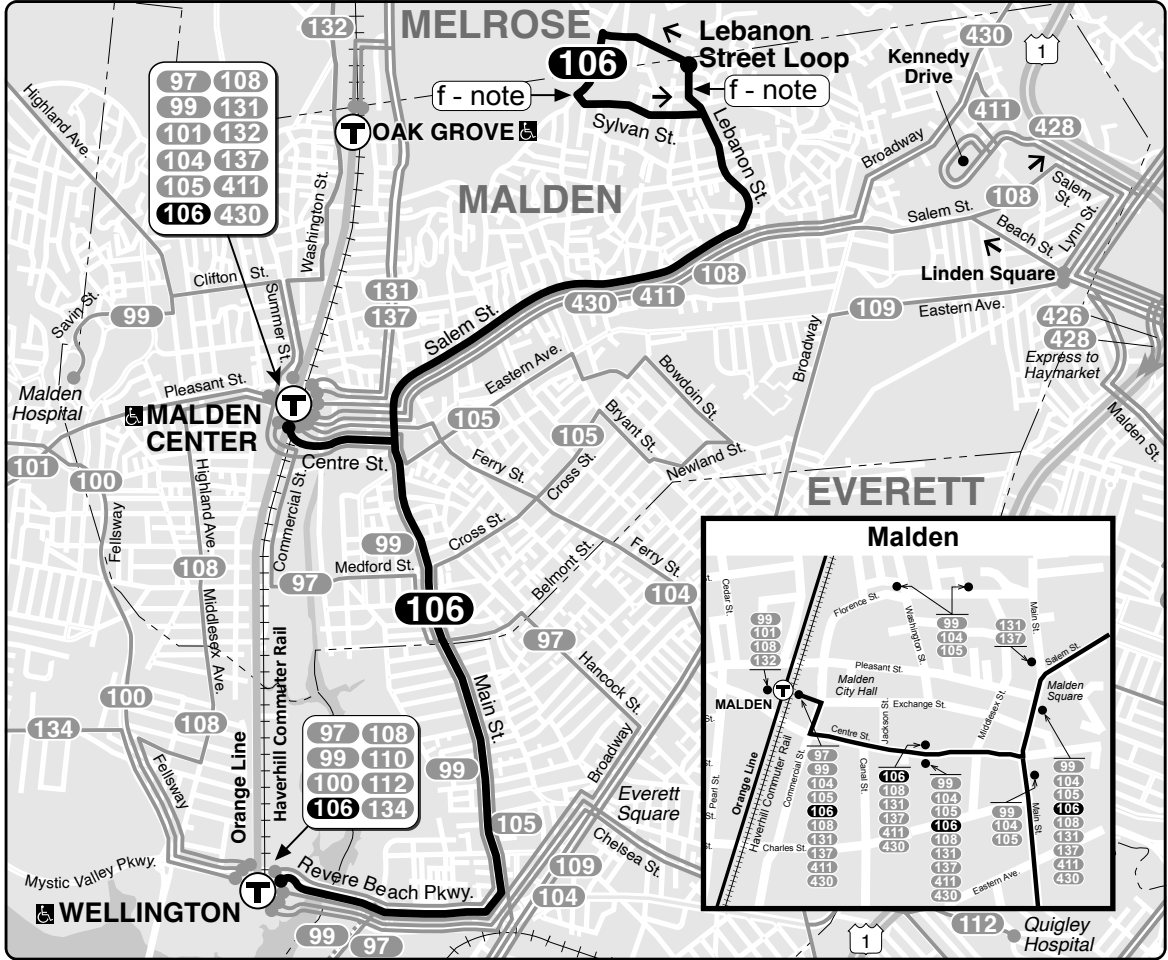

Effective **August 27, 2023**

Replaces July 2023

106 Lebanon Loop – Wellington Sta

Schedule Change

Weekday and Saturday

Connections

ORANGE LINE

HAVERHILL LINE

Information **617-222-3200**

Lost and Found **617-222-2229**

TTY **617-222-5146**

Realtime arrival information, maps, and more

mbta.com

- Transfer to bus/subway available on CharlieCard—good for 2 hours, pay fare difference.
- Children 11 & under ride free with a paying customer.
- ♿ All MBTA buses are accessible to people with disabilities.

Sunday 106

Inbound			Outbound		
Lebanon Loop	Malden Center Station	Wellington Station	Wellington Station	Malden Center Station	Lebanon Loop
6:35	6:51	7:06	6:00	6:13	6:24
7:50	8:05	8:22	7:15	7:28	7:40
9:05	9:19	9:36	8:30	8:44	8:56
10:20	10:34	10:52	9:45	9:59	10:12
11:35	11:49	12:07	11:00	11:14	11:27
12:50	1:04	1:22	12:15	12:30	12:43
2:05	2:19	2:37	1:30	1:45	2:00
3:20	3:34	3:52	2:45	3:00	3:15
4:35	4:51	5:06	4:00	4:16	4:30
5:50	6:06	6:21	5:15	5:31	5:45
7:05	7:19	7:34	6:30	6:45	6:59
8:20	8:31	8:46	7:45	8:00	8:14
F 9:35	9:45	-	9:00	9:15	9:29
F 10:50	11:00	-	-	9:50	10:00
F 12:05	12:13	-	-	11:05	11:15
F 1:15	1:23	-	-	12:20	12:30
			W -	1:30	1:38

Always check bus destination signs before boarding. Some buses may only serve a part, or skip portions of this route.