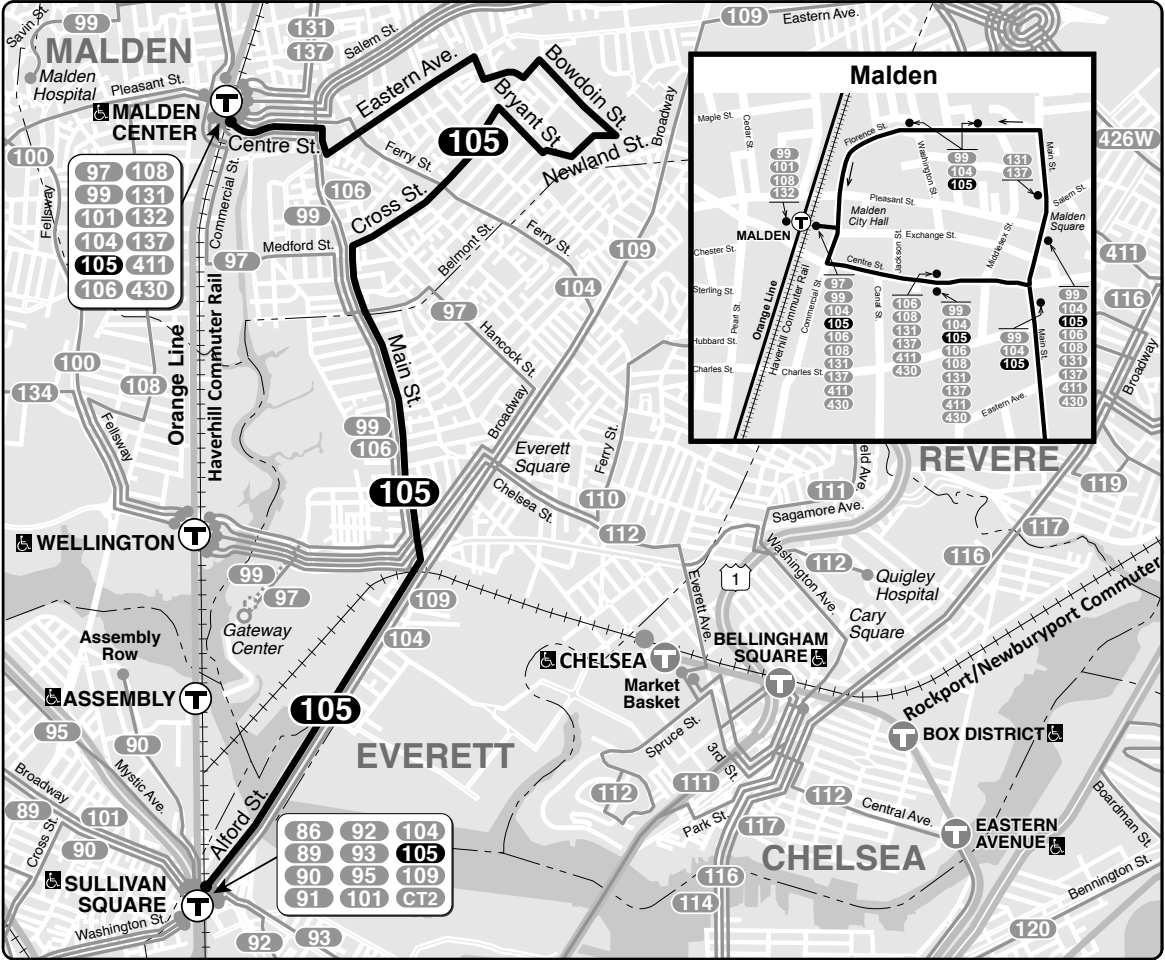

Effective **August 27, 2023**

Replaces July 2023

105 Malden Ctr Sta – Sullivan Sta

Schedule Change
Weekday

Connections

ORANGE LINE

HAVERHILL LINE

Information **617-222-3200**
Lost and Found **617-222-2229**
TTY **617-222-5146**

Realtime arrival information, maps, and more

mbta.com

- Transfer to bus/subway available on CharlieCard—good for 2 hours, pay fare difference.
- Children 11 & under ride free with a paying customer.
- ♿ All MBTA buses are accessible to people with disabilities.

Weekday 105

Inbound			Outbound		
Malden Center Station	Bowdoin St & Willow St	Sullivan Station	Sullivan Station	Bowdoin St & Willow St	Malden Center Station
5:00	5:05	5:28	5:33	5:49	6:01
6:00	6:07	6:37	6:40	7:01	7:17
6:40	6:47	7:25	7:22	7:44	8:00
7:20	7:29	8:10	8:00	8:19	8:34
8:00	8:09	8:44	8:50	9:07	9:21
8:40	8:46	9:14	10:05	10:22	10:37
9:32	9:39	10:02	11:20	11:39	11:54
10:40	10:47	11:10	12:40	12:59	1:14
12:00	12:07	12:30	2:00	2:19	2:34
1:20	1:27	1:53	3:15	3:42	4:01
2:40	2:49	3:17	4:00	4:27	4:42
3:55	4:04	4:32	4:40	5:12	5:27
4:40	4:48	5:14	5:20	5:56	6:12
5:20	5:28	5:54	6:00	6:36	6:52
6:00	6:08	6:33	6:40	7:09	7:20
6:40	6:48	7:11	7:20	7:41	7:52

Sunday 105

Inbound			Outbound		
Malden Center Station	Bowdoin St & Willow St	Sullivan Station	Sullivan Station	Bowdoin St & Willow St	Malden Center Station
7:30	7:36	7:55	8:05	8:23	8:35
8:45	8:51	9:14	9:20	9:38	9:50
10:00	10:07	10:30	10:35	10:55	11:08
11:15	11:22	11:45	11:50	12:13	12:25
12:30	12:37	1:00	1:05	1:27	1:39
1:45	1:51	2:15	2:20	2:42	2:54
3:00	3:06	3:30	3:35	3:57	4:09
4:15	4:21	4:44	4:50	5:12	5:24
5:30	5:36	5:59	6:05	6:27	6:39
6:45	6:51	7:11	7:20	7:42	7:54