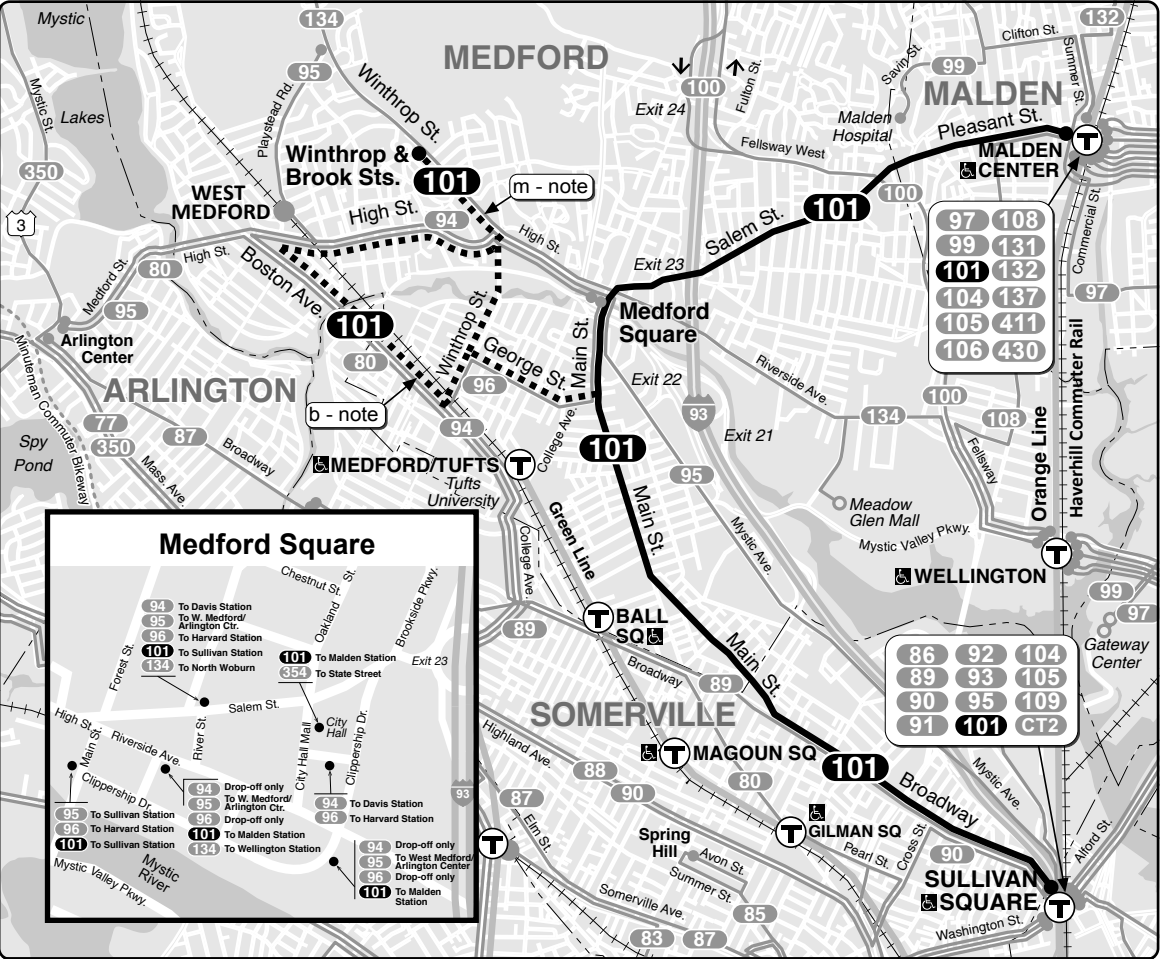

Effective **August 27, 2023**

Replaces July 2023

101 Malden Ctr Sta – Sullivan Sta via Winter Hill

Schedule Change
Sunday

Connections
ORANGE LINE
HAVERHILL LINE

Information **617-222-3200**
 Lost and Found **617-222-2229**
 TTY **617-222-5146**

- Transfer to bus/subway available on CharlieCard—good for 2 hours, pay fare difference.
- Children 11 & under ride free with a paying customer.
- ♿ All MBTA buses are accessible to people with disabilities.

Saturday 101

Inbound				Outbound			
Malden Center Station	Medford Square	Broadway & Main St	Sullivan Station	Sullivan Station	Broadway & Main St	Medford Square	Malden Center Station
5:00	5:06	5:14	5:22	5:30	5:36	5:41	5:50
6:00	6:06	6:14	6:22	6:30	6:38	6:44	6:56
7:00	7:07	7:15	7:24	7:30	7:38	7:44	7:56
8:00	8:07	8:15	8:24	8:30	8:38	8:44	8:56
9:00	9:07	9:15	9:24	9:30	9:38	9:44	9:56
9:47	9:54	10:05	10:14	10:22	10:30	10:41	10:56
10:25	10:33	10:45	10:54	11:02	11:10	11:21	11:36
11:05	11:13	11:25	11:34	11:43	11:51	12:02	12:17
11:45	11:53	12:07	12:16	12:25	12:33	12:44	12:59
12:27	12:37	12:54	1:04	1:10	1:20	1:28	1:44
1:13	1:22	1:33	1:44	1:50	2:00	2:08	2:24
1:55	2:04	2:15	2:26	2:33	2:43	2:51	3:07
2:33	2:42	2:53	3:04	3:12	3:22	3:30	3:46
3:15	3:24	3:35	3:46	3:57	4:07	4:15	4:31
3:55	4:04	4:15	4:26	4:37	4:47	4:55	5:11
4:40	4:49	5:00	5:11	5:22	5:32	5:40	5:56
5:20	5:29	5:40	5:51	6:02	6:11	6:20	6:33
6:05	6:14	6:25	6:36	6:42	6:51	7:00	7:13
6:45	6:54	7:04	7:13	7:30	7:39	7:48	8:01
7:42	7:49	7:57	8:06	8:12	8:20	8:28	8:41
8:46	8:53	9:01	9:10	9:16	9:24	9:32	9:45
9:50	9:57	10:05	10:14	10:20	10:28	10:36	10:49
10:54	11:01	11:09	11:15	11:24	11:32	11:40	11:53
11:58	12:04	12:12	12:18	12:24	12:32	12:38	12:49
12:56	1:02	1:10	1:15	W 1:20	1:25	1:31	1:38

B leaves from Winthrop St & Brooks St only on school days

M leaves from Main St & Henry St only on school days

W waits for last train to arrive station

PM times are **bold**

Information in this timetable is subject to change without notice. Traffic and weather may affect running times.