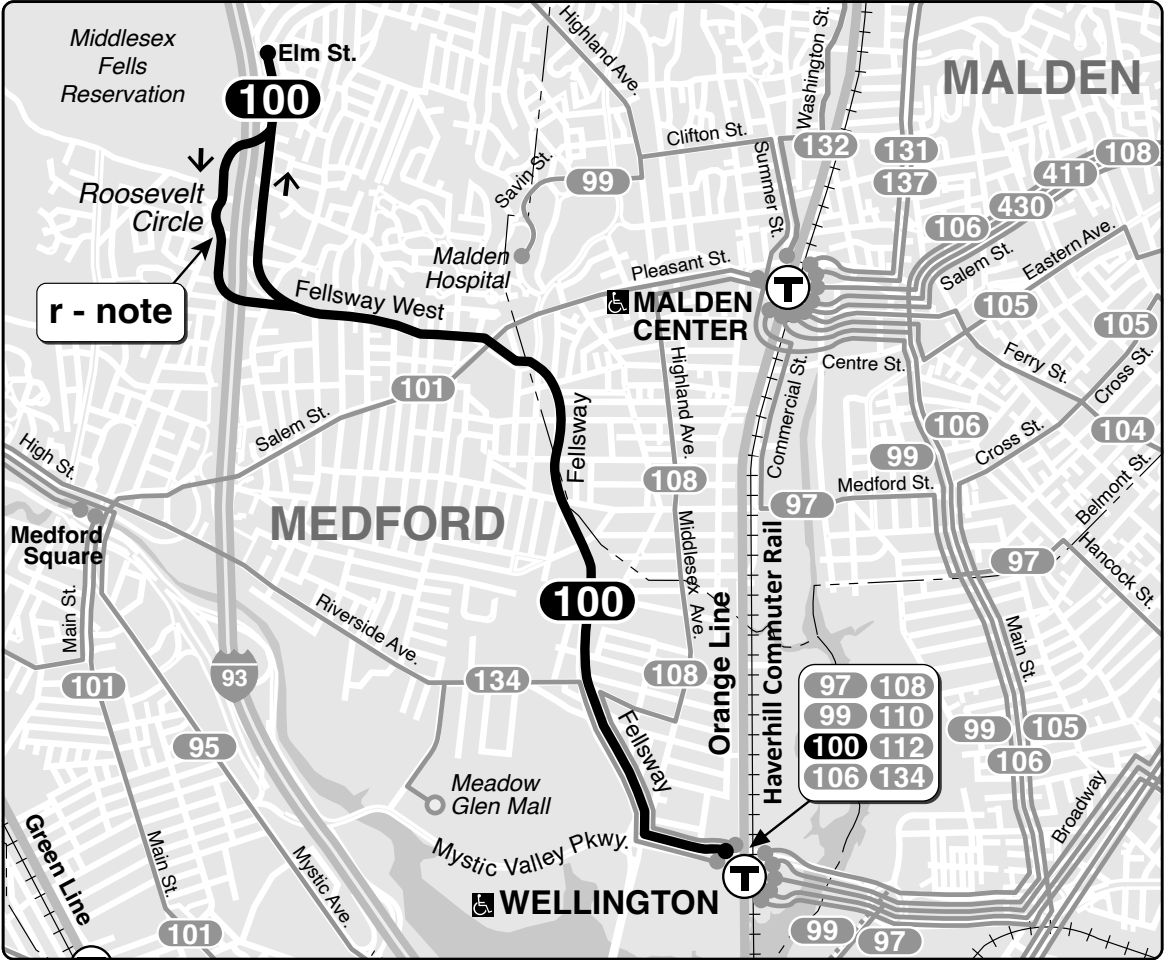

Effective **August 27, 2023**

Replaces July 2022

100 Elm St – Wellington Sta

Schedule Change
Sunday

Connections

ORANGE LINE

Information **617-222-3200**
Lost and Found **617-222-2229**
TTY **617-222-5146**

Realtime arrival information, maps, and more

mbta.com

A126-3-22.1

r - note

- Transfer to bus/subway available on CharlieCard—good for 2 hours, pay fare difference.
- Children 11 & under ride free with a paying customer.
- ♿ All MBTA buses are accessible to people with disabilities.

Elim Street	Fellsway & Salem St	Wellington Station	Wellington Station	Fellsway & Salem St	Elim Street
5:00	5:03	5:11	5:15	5:21	5:25
5:30	5:33	5:41	5:47	5:53	5:57
6:00	6:04	6:12	6:15	6:21	6:25
6:30	6:34	6:42	6:45	6:51	6:55
6:50	6:54	7:07	7:10	7:18	7:24
7:10	7:15	7:29	7:33	7:41	7:47
7:32	7:37	7:51	7:53	8:01	8:07
7:50	7:55	8:09	8:13	8:21	8:27
8:10	8:15	8:29	8:33	8:41	8:47
8:30	8:35	8:49	8:53	9:01	9:06
8:50	8:55	9:06	9:13	9:20	9:25
9:10	9:13	9:23	9:33	9:40	9:45
9:30	9:33	9:43	9:53	10:00	10:05
9:55	9:58	10:08	10:15	10:22	10:27
10:30	10:33	10:43	10:50	10:57	11:02
11:05	11:08	11:18	11:25	11:32	11:37
11:40	11:43	11:53	12:00	12:08	12:13
12:20	12:24	12:34	12:40	12:48	12:53
1:00	1:04	1:14	1:17	1:25	1:30
1:35	1:39	1:49	1:50	1:58	2:04
2:10	2:14	2:24	2:30	2:39	2:45
2:50	2:54	3:04	3:07	3:17	3:25
3:30	3:34	3:44	3:47	3:57	4:05
4:10	4:14	4:24	4:10	4:20	4:28
4:33	4:37	4:47	4:30	4:40	4:48
4:53	4:57	5:07	4:50	5:00	5:08
5:13	5:17	5:27	5:10	5:20	5:28
5:33	5:37	5:47	5:30	5:40	5:48
5:53	5:57	6:07	5:50	6:00	6:06
6:13	6:17	6:27	6:10	6:19	6:25
6:33	6:37	6:47	6:30	6:39	6:45
6:54	6:58	7:07	6:52	7:01	7:06
7:27	7:30	7:39	7:10	7:18	7:23
8:00	8:03	8:10	7:42	7:50	7:55
8:35	8:38	8:45	8:15	8:23	8:28
9:10	9:13	9:20	8:50	8:58	9:03
9:45	9:48	9:55	9:25	9:33	9:38
10:20	10:23	10:30	10:00	10:06	10:11
10:55	10:58	11:05	10:35	10:41	10:46
11:30	11:33	11:40	11:10	11:16	11:21
12:05	12:08	12:14	11:45	11:51	11:56
12:45	12:48	12:54	12:30	12:35	12:40