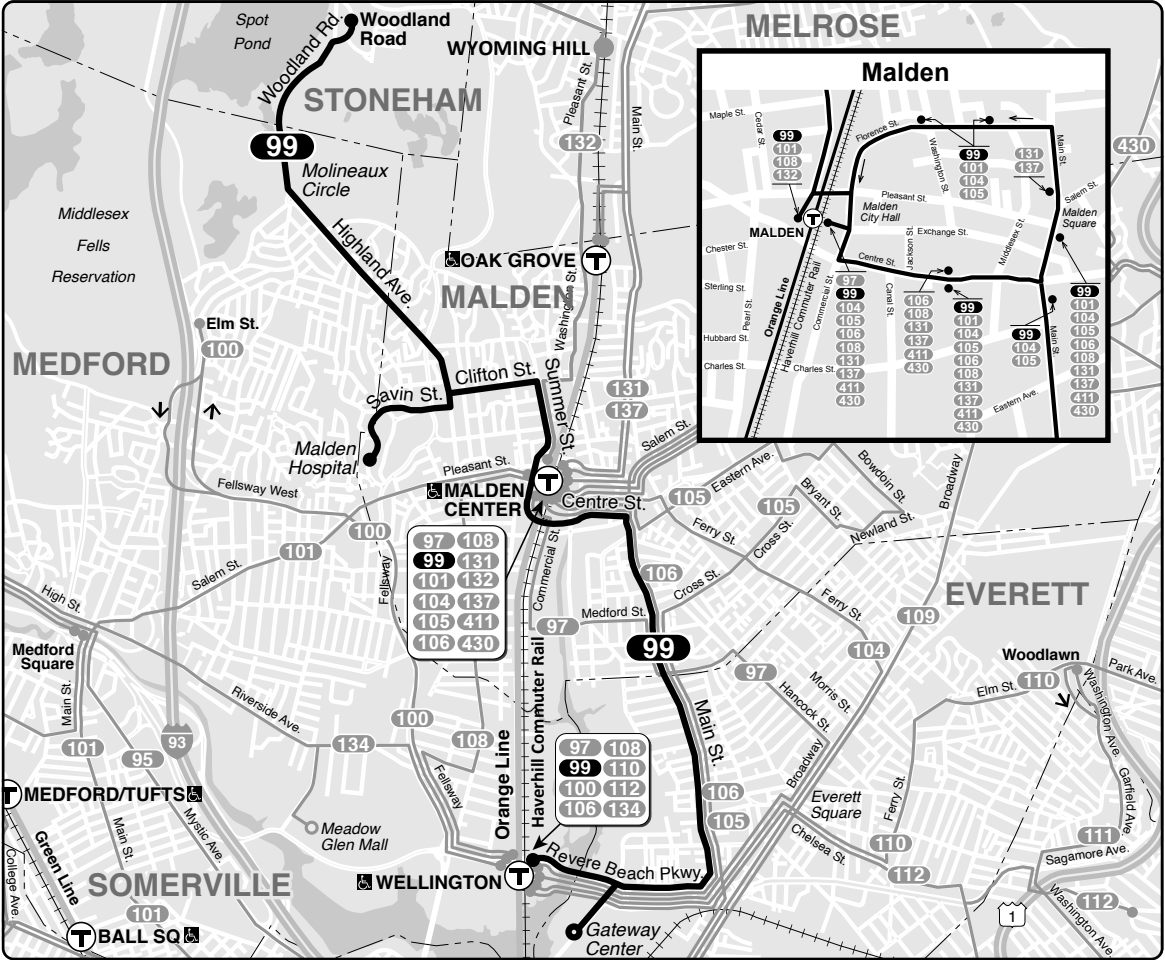

Effective **August 27, 2023**

Replaces July 2023

99 Woodland Rd – Wellington Sta

Schedule Change
Weekday

Connections
ORANGE LINE
HAVERHILL LINE

Information **617-222-3200**
Lost and Found **617-222-2229**
TTY **617-222-5146**

Realtime arrival information, maps, and more

mbta.com

- Transfer to bus/subway available on CharlieCard—good for 2 hours, pay fare difference.
- Children 11 & under ride free with a paying customer.
- ♿ All MBTA buses are accessible to people with disabilities.

Inbound			Outbound		
Woodland Road	Malden Center Station	Wellington Station	Wellington Station	Malden Center Station	Woodland Road
5:40	5:55	6:19	6:25	6:47	7:05
6:25	6:40	7:06	7:15	7:37	7:55
7:10	7:29	7:58	8:05	8:27	8:42
8:00	8:19	8:43	8:55	9:11	9:26
8:45	9:00	9:21	10:05	10:21	10:36
9:30	9:42	9:58	11:15	11:31	11:46
10:40	10:52	11:08	12:25	12:41	12:56
11:50	12:02	12:18	1:35	1:51	2:06
1:00	1:12	1:28	2:50	3:11	3:29
2:15	2:27	2:43	3:35	3:56	4:14
3:40	3:54	4:13	4:20	4:41	5:02
4:20	4:34	4:53	5:00	5:22	5:43
5:10	5:24	5:43	5:50	6:11	6:29
5:50	6:04	6:23	6:30	6:50	7:08
6:35	6:46	7:03	7:15	7:34	7:49
7:15	7:26	7:43	7:55	8:11	8:26
7:55	8:06	8:23	9:00	9:16	9:31
8:30	8:41	8:56	10:05	10:21	10:35
9:35	9:46	10:01	11:10	11:24	11:38
10:40	10:51	11:06	12:10	12:23	12:32
11:45	11:56	12:08	W 1:25	1:38	1:47
12:50	1:01	1:13			

G serves Gateway Center on Saturdays

W waits for last train to arrive station

PM times are **bold**

Information in this timetable is subject to change without notice. Traffic and weather may affect running times.