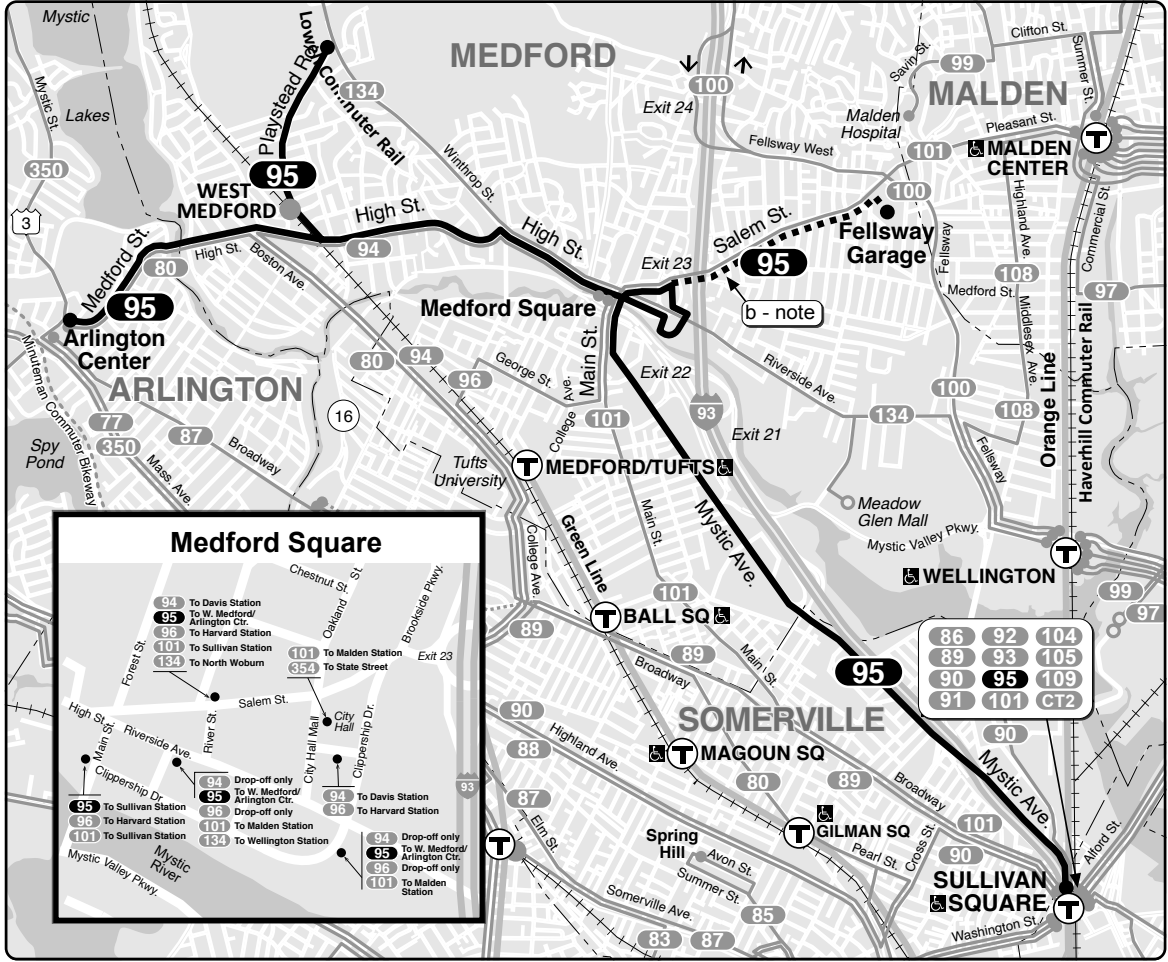

Effective **August 27, 2023**

Replaces July 2023

95 West Medford or Arlington Ctr – Sullivan Sta

Schedule Change
Weekday and Saturday

Connections

- ORANGE LINE
- LOWELL LINE

Information **617-222-3200**
Lost and Found **617-222-2229**
TTY **617-222-5146**

Realtime arrival information, maps, and more

mbta.com

- Transfer to bus/subway available on CharlieCard—good for 2 hours, pay fare difference.
- Children 11 & under ride free with a paying customer.
- ♿ All MBTA buses are accessible to people with disabilities.

Saturday 95

Inbound				Outbound			
Arlington Center	West Medford	Medford Square	Sullivan Station	Sullivan Station	Medford Square	West Medford	Arlington Center
6:10	-	6:17	6:27	5:45	5:51	6:06	-
-	6:55	7:02	7:13	6:35	6:41	-	6:50
7:50	-	7:59	8:10	7:20	7:28	7:45	-
-	8:37	8:45	8:56	8:15	8:23	-	8:33
9:40	-	9:50	10:01	9:05	9:13	9:30	-
-	10:30	10:38	10:49	10:05	10:15	-	10:26
11:35	-	11:45	11:58	11:00	11:10	11:28	-
-	12:40	12:49	1:02	12:10	12:20	-	12:31
1:45	-	1:54	2:06	1:10	1:20	1:38	-
-	2:40	2:48	3:00	2:15	2:25	-	2:36
3:40	-	3:49	4:01	3:05	3:15	3:33	-
-	4:35	4:42	4:54	4:10	4:20	-	4:31
5:10	-	5:19	5:31	4:35	4:45	5:03	-
-	5:25	5:32	5:44	5:00	5:10	-	5:21
6:25	-	6:34	6:44	5:50	6:00	6:16	-
-	6:55	7:02	7:12	6:30	6:39	-	6:50
7:42	-	7:51	8:01	7:12	7:21	7:37	-
-	8:10	8:17	8:27	7:45	7:54	-	8:05
9:05	-	9:14	9:24	8:35	8:44	9:00	-
-	9:55	10:02	10:12	9:30	9:39	-	9:50
10:50	-	10:59	11:09	10:20	10:29	10:45	-
-	11:40	11:47	11:57	11:15	11:23	-	11:31
12:40	-	12:46	12:55	12:10	12:18	12:30	-
-	-	-	-	W 1:25	1:33	-	1:41