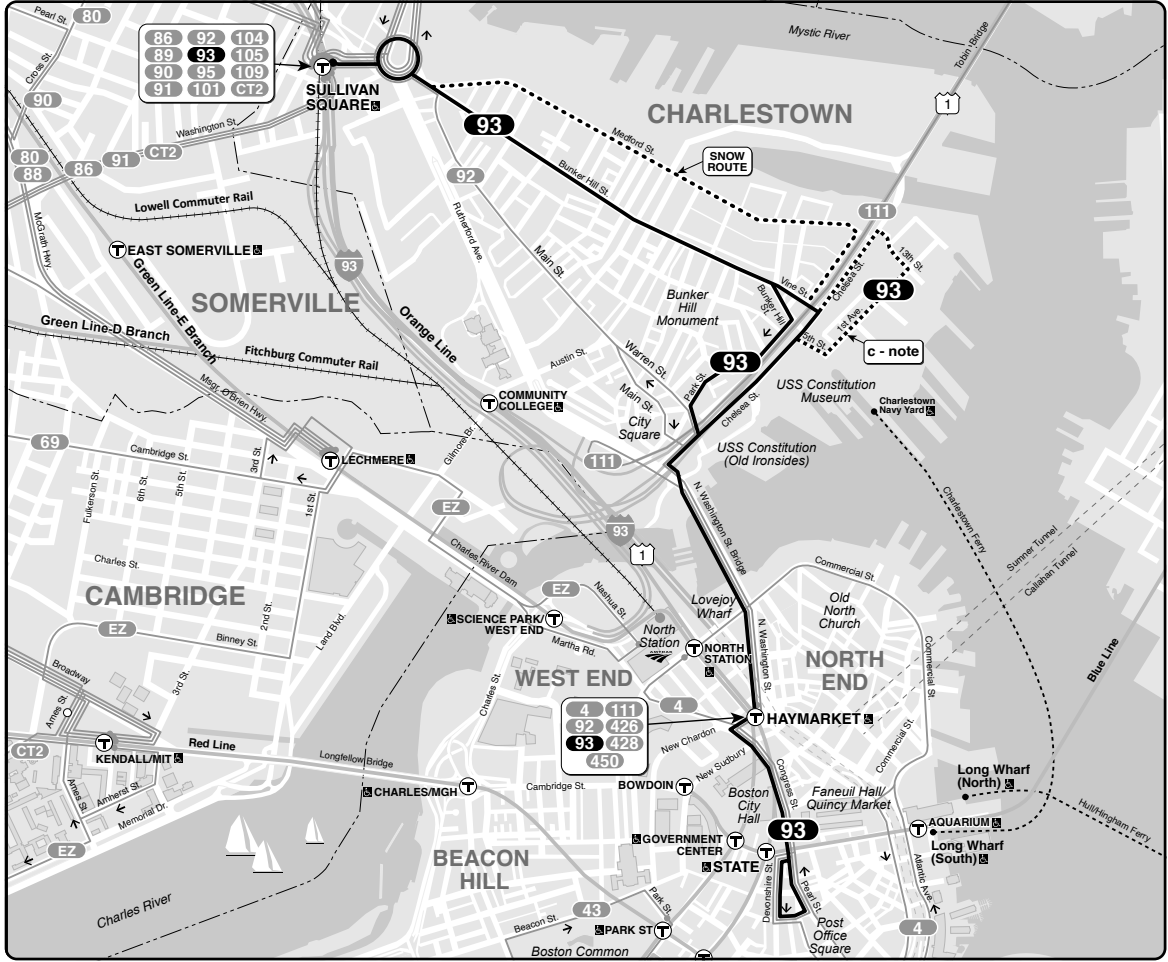

Effective **August 27, 2023**

Replaces July 2023

93 Sullivan Sta – Downtown

via Bunker Hill St

Schedule Change
Weekday and Saturday

Connections

- ORANGE LINE
- GREEN LINE B C D E BLUE LINE

Information **617-222-3200**
Lost and Found **617-222-2229**
TTY **617-222-5146**

Realtime arrival information, maps, and more

mbta.com

- Transfer to bus/subway available on CharlieCard—good for 2 hours, pay fare difference.
- Children 11 & under ride free with a paying customer.
- ♿ All MBTA buses are accessible to people with disabilities.

	CharlieCard	Cash on board	Reduced fare
Bus	$1.70	$1.70	$0.85
Bus + Subway	$2.40	$4.10	$1.10

Complete fare/pass rules and free/reduced fare eligibility:
mbta.com/fares or call **617-222-3200**

A126-3-22.1