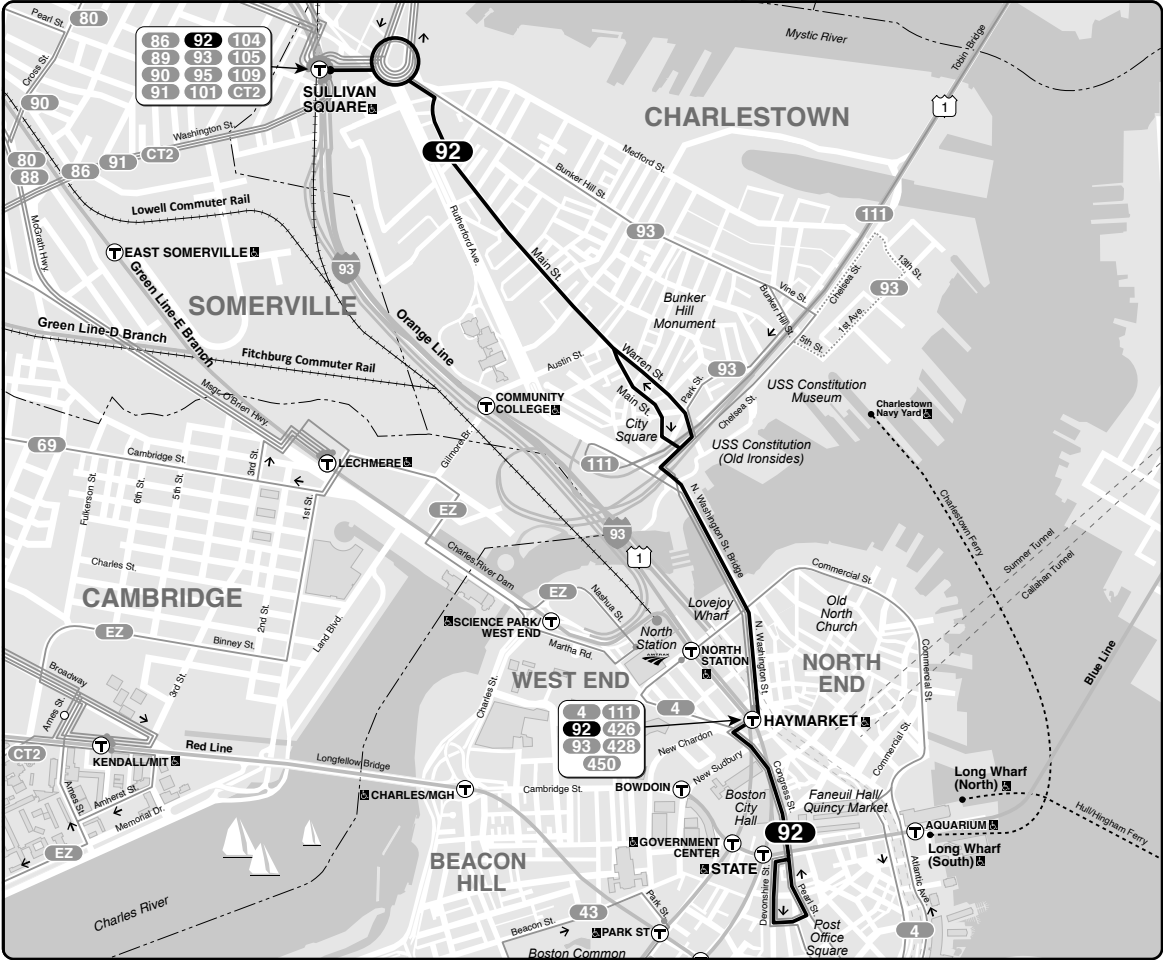

Effective **August 27, 2023**

Replaces July 2023

92 Sullivan Sta – Downtown via Main St

Connections

- ORANGE LINE
- GREEN LINE
- B
- C
- D
- E
- BLUE LINE

Information **617-222-3200**
Lost and Found **617-222-2229**
TTY **617-222-5146**

Realtime arrival information, maps, and more

mbta.com

- Transfer to bus/subway available on CharlieCard—good for 2 hours, pay fare difference.
- Children 11 & under ride free with a paying customer.
- ♿ All MBTA buses are accessible to people with disabilities.

	CharlieCard	Cash on board	Reduced fare
Bus	$1.70	$1.70	$0.85
Bus + Subway	$2.40	$4.10	$1.10

Complete fare/pass rules and free/reduced fare eligibility:
mbta.com/fares or call **617-222-3200**