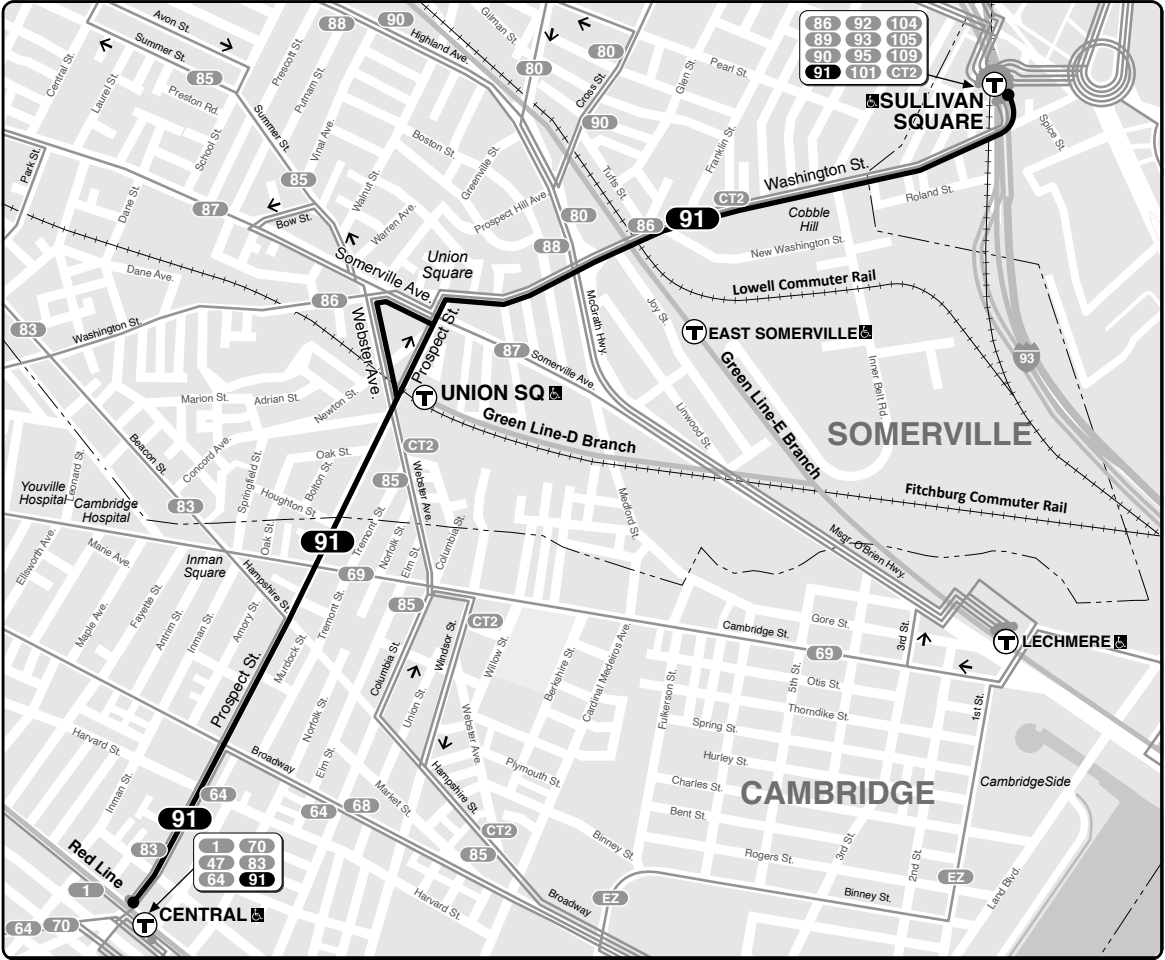

## Connections

- RED LINE ORANGE LINE
- GREEN LINE E

Information **617-222-3200**  
Lost and Found **617-222-2229**  
TTY **617-222-5146**

Realtime arrival information, maps, and more

**mbta.com**

A126-3-22.1