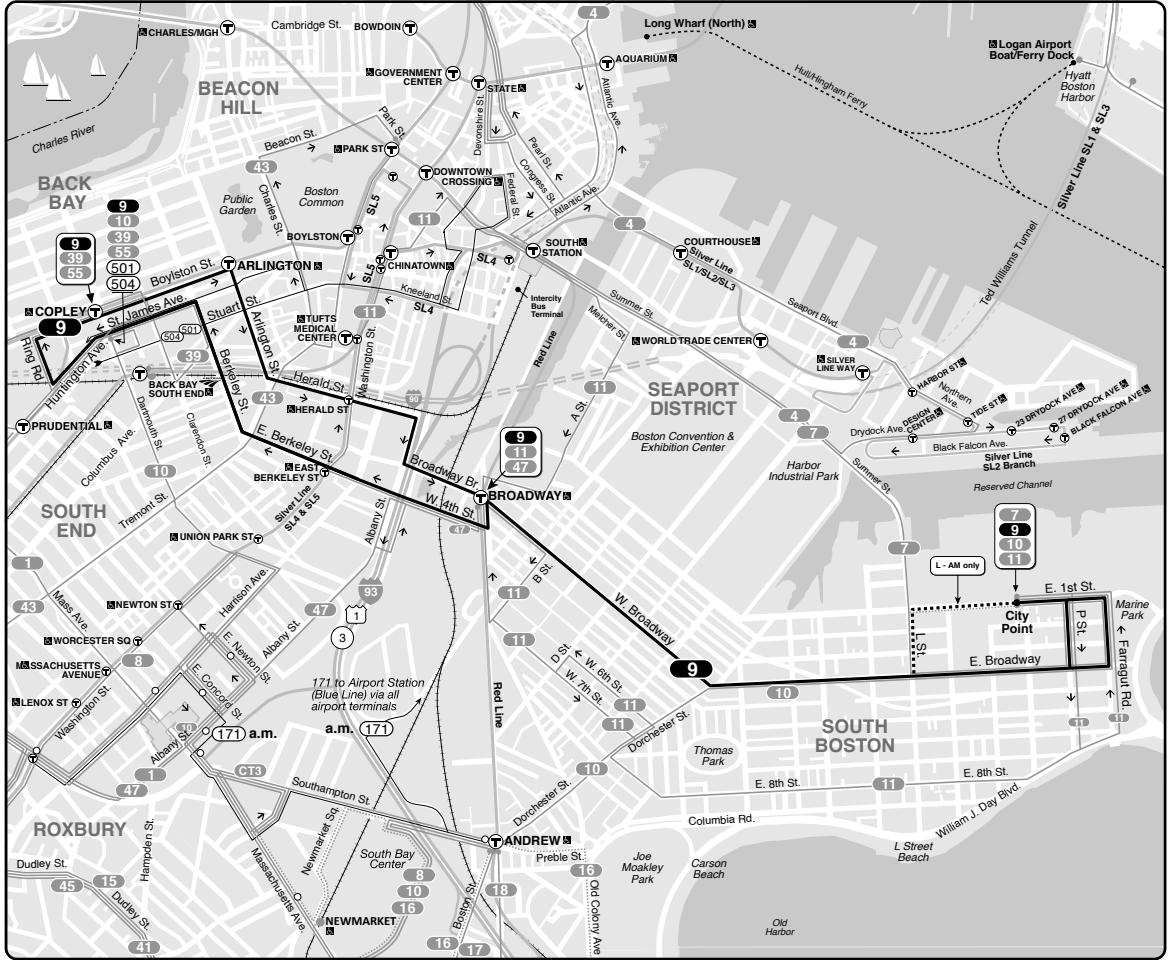

Effective **August 27, 2023**

Replaces July 2023

9 City Point – Copley Sta

Schedule Change
Weekday

Connections

RED LINE GREEN LINE B C D E
SL4 SL5

- Transfer to bus/subway available on CharlieCard—good for 2 hours, pay fare difference.
- Children 11 & under ride free with a paying customer.
- ♿ All MBTA buses are accessible to people with disabilities.

Realtime arrival information, maps, and more

mbta.com

A123-3-22.01

Weekday 9
Inbound

City Point	Broadway Station	Washington St	Copley Station
5:10	5:18	5:22	5:37
5:30	5:38	5:42	5:57
5:49	5:57	6:01	6:16
6:01	6:09	6:13	6:28
6:13	6:21	6:25	6:40
6:25	6:33	6:37	6:52
A 6:35	6:50	6:54	-
6:37	6:45	6:50	7:05
6:48	6:57	7:02	7:17
6:54	7:03	7:08	7:23
7:01	7:11	7:16	7:31
7:08	7:18	7:23	7:38
7:15	7:25	7:30	7:45
7:22	7:32	7:37	7:52
7:28	7:38	7:43	7:58
7:34	7:44	7:49	8:04
every 10 min or less			
9:40	9:51	9:56	10:13
9:50	10:01	10:06	10:23
10:00	10:11	10:16	10:33
10:10	10:22	10:27	10:44
10:22	10:34	10:39	10:56
10:41	10:53	10:58	11:15
11:00	11:12	11:17	11:34
11:20	11:32	11:37	11:54
11:40	11:52	11:57	12:14
12:00	12:12	12:17	12:34
12:20	12:32	12:37	12:54
12:40	12:52	12:57	1:14
1:00	1:12	1:17	1:34
1:15	1:27	1:32	1:49
1:30	1:42	1:47	2:04
1:45	1:57	2:02	2:19
every 15 min or less			
7:18	7:29	7:34	7:49
7:26	7:36	7:41	7:56
7:38	7:48	7:53	8:08
7:50	8:00	8:04	8:19
8:02	8:12	8:16	8:31
8:15	8:24	8:28	8:43
8:28	8:37	8:41	8:55
8:52	9:01	9:04	9:18
9:20	9:29	9:32	9:46
9:49	9:58	10:01	10:15
10:18	10:27	10:30	10:44
10:46	10:55	10:58	11:12
11:14	11:23	11:26	11:40
11:42	11:51	11:54	12:08
12:10	12:19	12:22	12:36
12:40	12:49	12:52	1:06

Outbound

Copley Station	Washington St	Broadway Station	City Point
6:25	6:28	6:31	6:43
6:55	6:58	7:01	7:13
7:25	7:28	7:31	7:43
7:55	7:58	8:01	8:13
8:25	8:28	8:31	8:43
every 20 min or less			
10:45	10:50	10:54	11:09
11:18	11:23	11:27	11:42
11:53	11:58	12:02	12:17
12:28	12:34	12:38	12:53
1:03	1:09	1:13	1:28
1:38	1:44	1:48	2:03