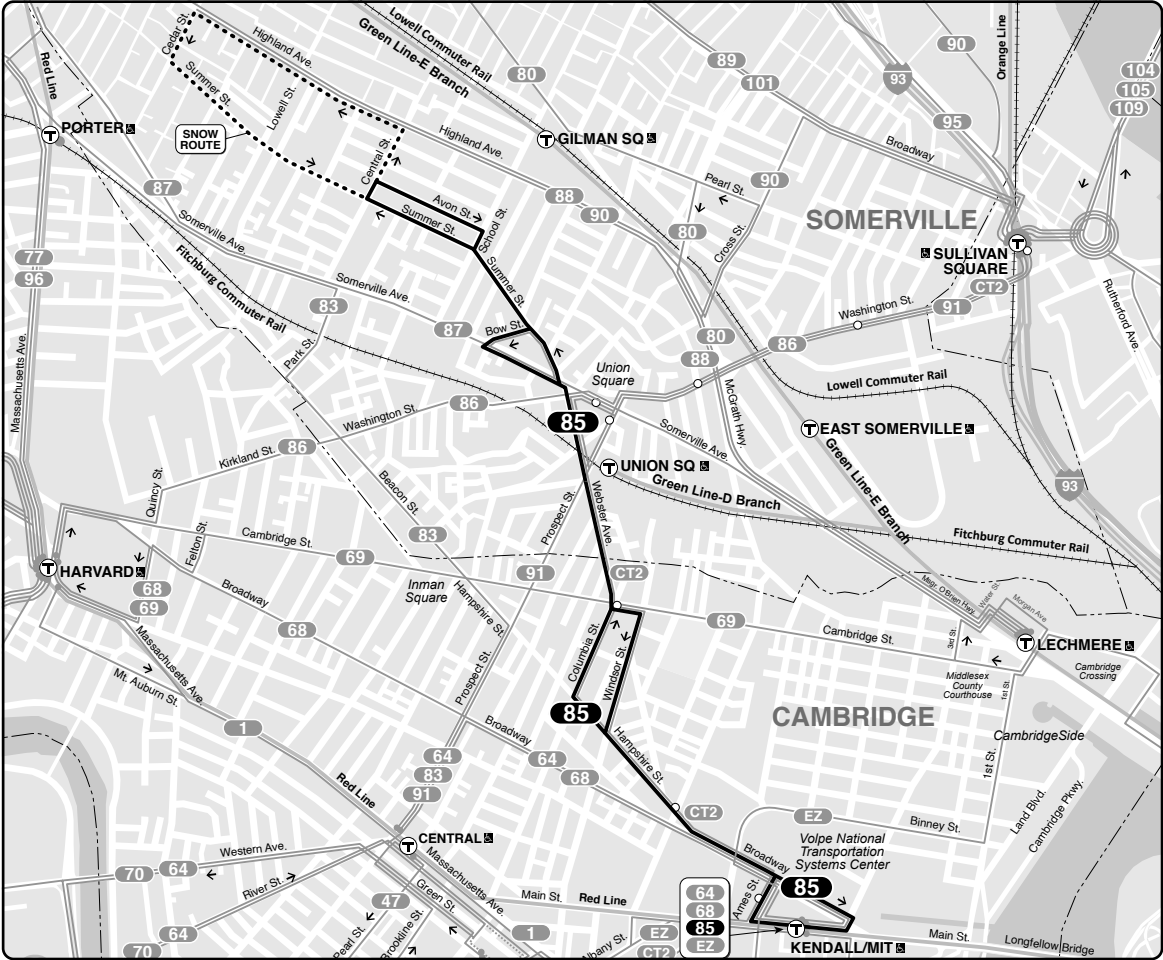

Effective **August 27, 2023**

Replaces July 2023

85 Spring Hill – Kendall/MIT Sta

Connections

RED LINE

GREEN LINE D

Information **617-222-3200**
 Lost and Found **617-222-2229**
 TTY **617-222-5146**

Realtime arrival information, maps, and more

mbta.com

- Transfer to bus/subway available on CharlieCard—good for 2 hours, pay fare difference.
- Children 11 & under ride free with a paying customer.
- ♿ All MBTA buses are accessible to people with disabilities.

Weekday 85
Inbound

Spring Hill	Union Square	Kendall/MIT Station
5:38	5:39	5:52
6:18	6:19	6:32
6:58	6:59	7:13
7:38	7:39	7:53
8:03	8:05	8:24
8:28	8:30	8:49
9:23	9:24	9:39
2:50	2:51	3:04
3:35	3:36	3:49
4:20	4:21	4:34
5:05	5:06	5:19
5:55	5:56	6:09
6:40	6:41	6:54
7:25	7:26	7:39

Outbound

Kendall/MIT Station	Union Square	Spring Hill
5:55	6:02	6:07
6:35	6:42	6:47
7:15	7:22	7:27
8:05	8:13	8:17
9:00	9:08	9:12
2:25	2:33	2:37
3:10	3:18	3:22
3:55	4:03	4:10
4:40	4:48	4:55
5:25	5:35	5:43
6:15	6:24	6:30
7:00	7:08	7:13
7:45	7:53	7:58