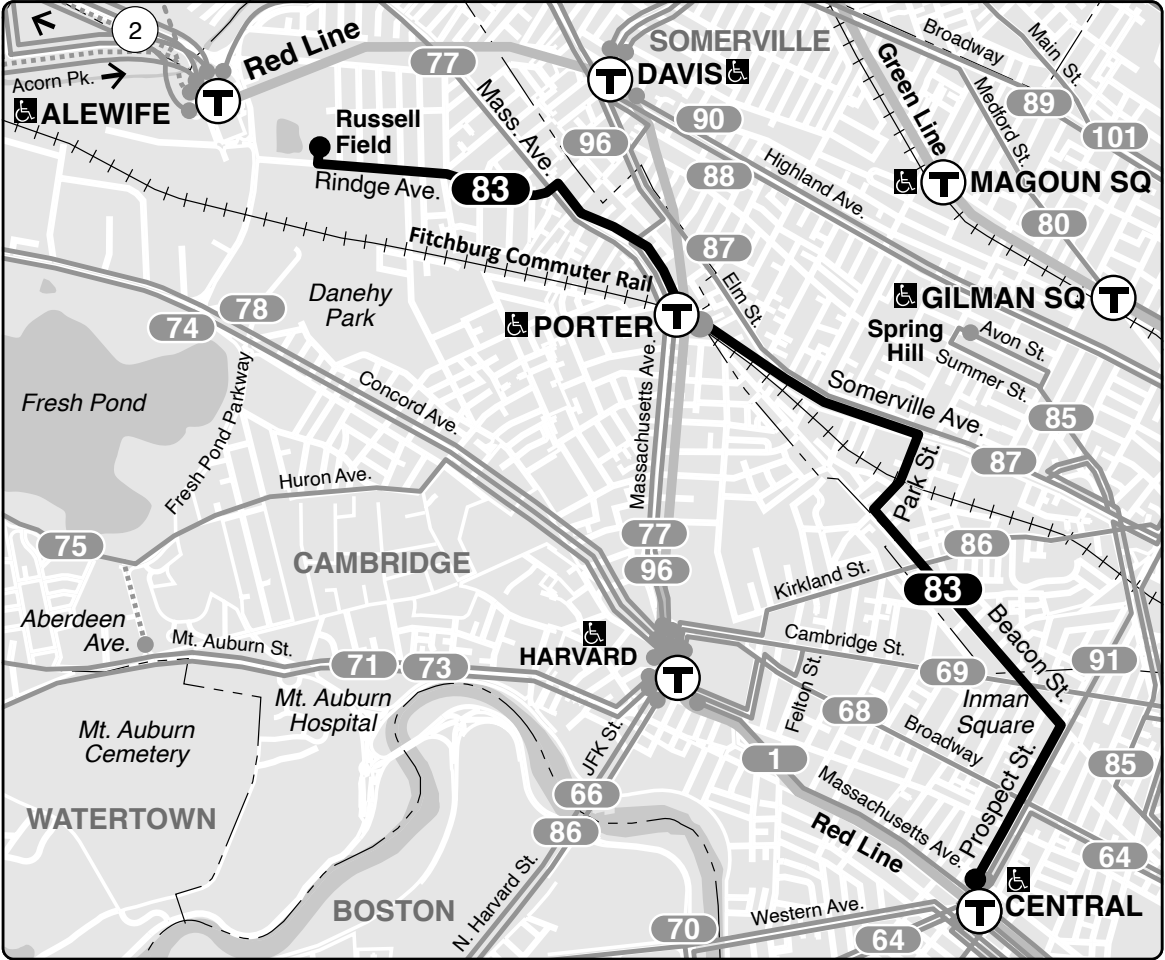

Effective **August 27, 2023**

Replaces July 2023

83 Rindge Ave – Central Sq, Cambridge

Schedule Change

Saturday and Sunday

Connections

RED LINE

FITCHBURG LINE

Information **617-222-3200**

Lost and Found **617-222-2229**

TTY **617-222-5146**

Realtime arrival information, maps, and more

mbta.com

- Transfer to bus/subway available on CharlieCard—good for 2 hours, pay fare difference.
- Children 11 & under ride free with a paying customer.
- ♿ All MBTA buses are accessible to people with disabilities.

Weekday 83

Inbound			Outbound		
Rindge Avenue	Porter Station	Central Sq. Cambridge	Central Sq. Cambridge	Porter Station	Rindge Avenue
5:10	5:15	5:28	5:30	5:39	5:47
5:30	5:35	5:48	5:50	5:59	6:07
5:50	5:55	6:09	6:15	6:24	6:32
6:10	6:15	6:29	6:35	6:44	6:52
6:35	6:40	6:54	7:00	7:12	7:21
7:00	7:05	7:23	7:28	7:40	7:49
7:25	7:30	7:48	7:58	8:11	8:21
7:55	8:00	8:23	8:28	8:41	8:51
8:25	8:31	8:54	8:58	9:11	9:21
8:55	9:01	9:21	9:30	9:43	9:53
9:30	9:35	9:55	10:00	10:13	10:23
10:00	10:05	10:25	10:30	10:43	10:53
10:30	10:35	10:55	11:00	11:13	11:23
11:00	11:05	11:25	11:30	11:43	11:53
11:30	11:35	11:55	12:00	12:13	12:23
12:00	12:05	12:25	12:30	12:43	12:53
12:30	12:35	12:55	1:00	1:13	1:23
1:00	1:05	1:25	1:30	1:43	1:53
1:30	1:35	1:55	2:00	2:15	2:27
2:00	2:05	2:25	2:30	2:45	2:57
2:35	2:40	3:00	3:05	3:20	3:32
3:05	3:10	3:30	-	3:31	3:45
3:40	3:45	4:05	-	3:36	3:50
4:14	4:19	4:41	3:35	3:50	4:02
4:49	4:54	5:17	4:10	4:25	4:38
5:25	5:30	5:53	4:46	5:04	5:17
6:02	6:07	6:30	5:22	5:42	5:55
6:35	6:40	6:57	5:58	6:14	6:25
7:10	7:15	7:32	6:35	6:51	7:02
7:43	7:48	8:05	7:05	7:21	7:31
8:35	8:40	8:57	7:37	7:51	8:00
9:30	9:35	9:48	8:10	8:21	8:30
10:20	10:25	10:38	9:05	9:16	9:25
11:10	11:15	11:28	9:55	10:06	10:15
12:00	12:05	12:18	10:45	10:56	11:04
12:45	12:50	1:03	11:35	11:45	11:53
			12:20	12:30	12:38
			1:05	1:13	1:21