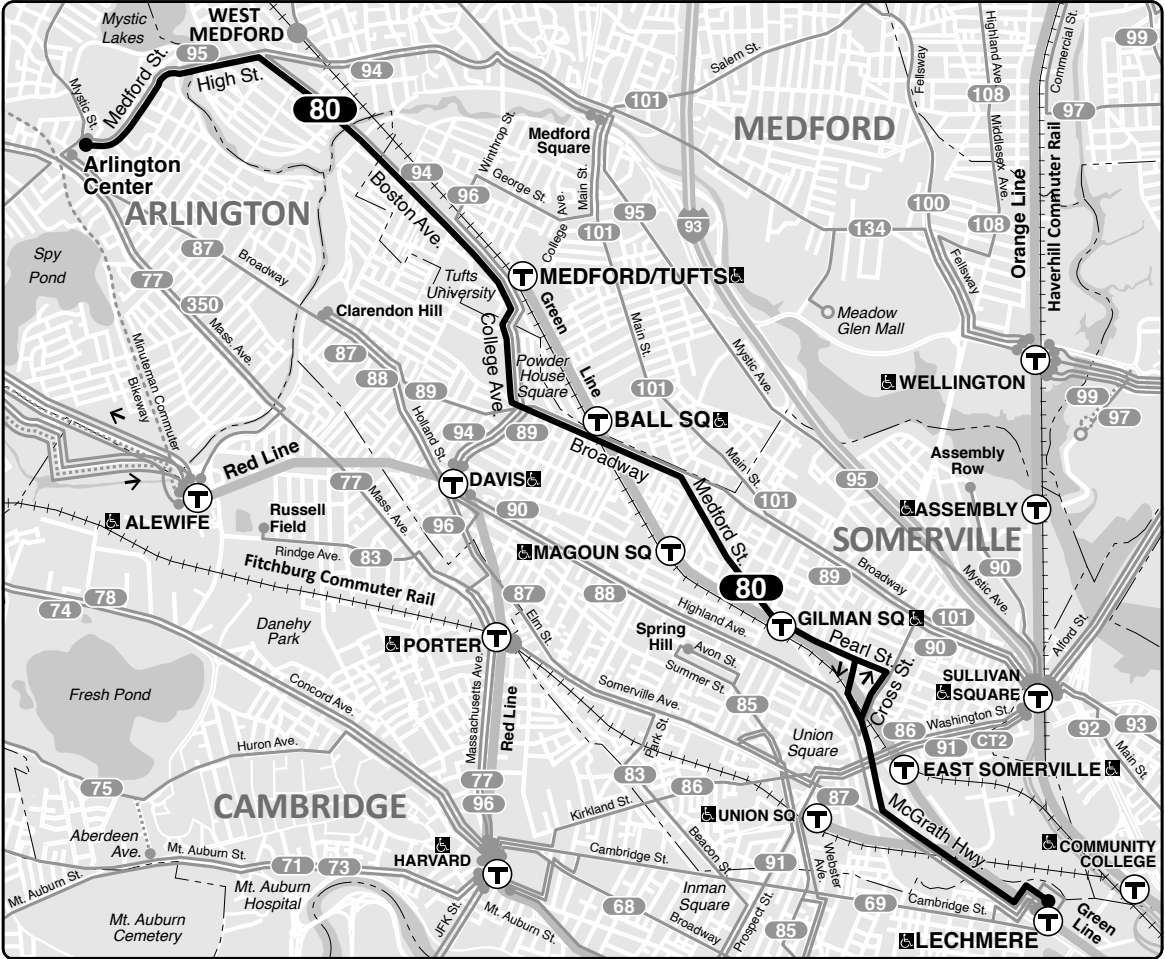

Effective **August 27, 2023**

Replaces July 2023

80 Arlington Ctr – Lechmere Sta

Connections

GREEN LINE D

Information **617-222-3200**
 Lost and Found **617-222-2229**
 TTY **617-222-5146**

Realtime arrival information, maps, and more

mbta.com

- Transfer to bus/subway available on CharlieCard—good for 2 hours, pay fare difference.
- Children 11 & under ride free with a paying customer.
- ♿ All MBTA buses are accessible to people with disabilities.

Sunday 80

Inbound				Outbound			
Arlington Center	Powder Hse Square	Magoun Square	Lechmere Station	Lechmere Station	Magoun Square	Powder Hse Square	Arlington Center
6:30	6:38	6:41	6:53	7:00	7:09	7:11	7:23
7:30	7:38	7:41	7:53	8:00	8:09	8:11	8:23
8:30	8:38	8:41	8:53	9:00	9:10	9:12	9:25
9:30	9:39	9:42	9:55	10:00	10:10	10:12	10:27
10:35	10:45	10:48	11:01	11:10	11:22	11:25	11:40
11:45	11:56	11:59	12:13	12:20	12:32	12:35	12:50
12:55	1:06	1:09	1:23	1:30	1:42	1:45	2:00
2:05	2:16	2:19	2:33	2:40	2:52	2:55	3:10
3:15	3:26	3:29	3:43	3:50	4:01	4:04	4:19
4:25	4:36	4:39	4:53	5:00	5:11	5:14	5:29
5:35	5:45	5:48	6:00	6:10	6:21	6:24	6:38
6:45	6:54	6:57	7:09	7:20	7:31	7:34	7:47
7:55	8:04	8:07	8:19	8:30	8:40	8:42	8:55
9:05	9:14	9:17	9:29	9:40	9:50	9:52	10:05
10:15	10:24	10:27	10:39	10:50	10:59	11:01	11:13
11:25	11:33	11:36	11:48	12:00	12:08	12:10	12:20