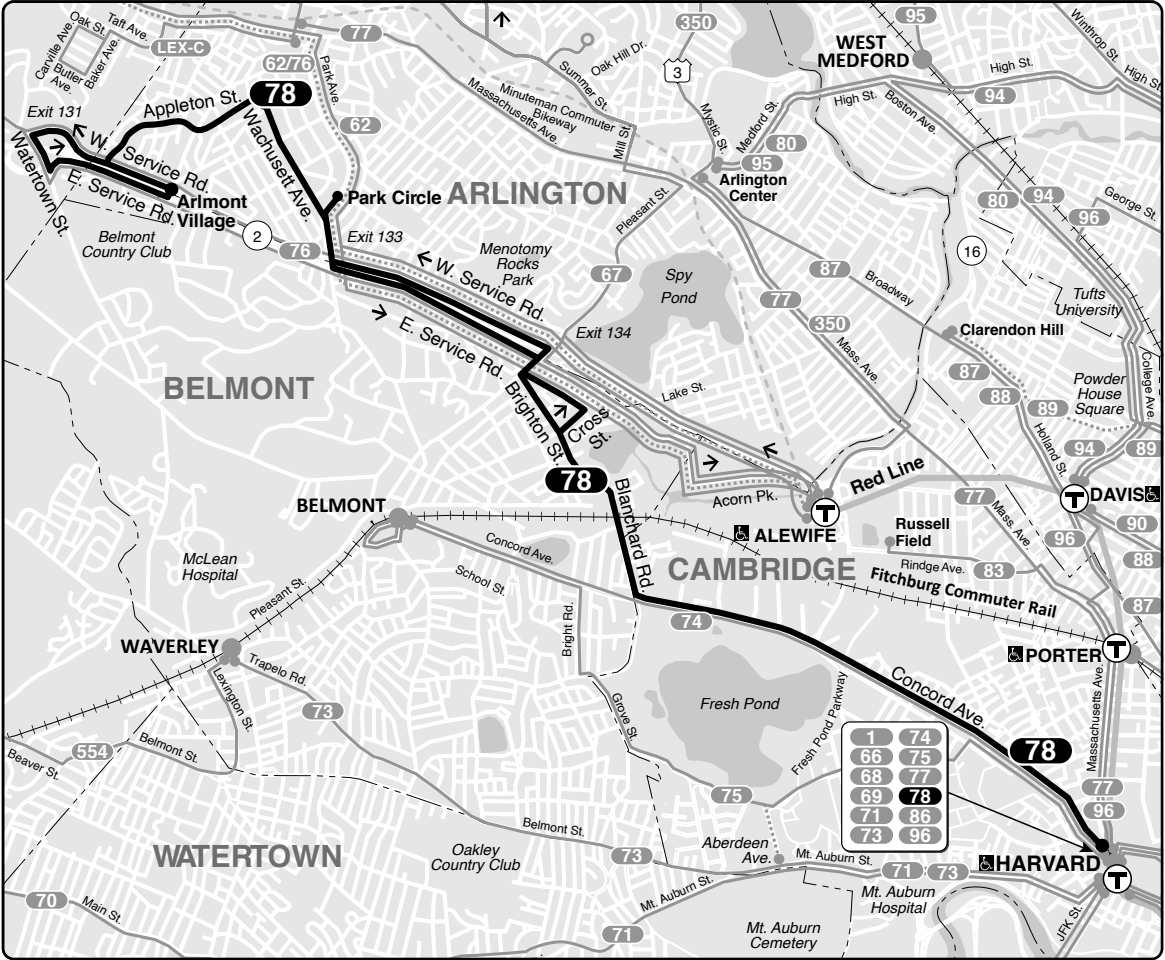

Effective **August 27, 2023**

Replaces March 2023

78 Arlmont Village – Harvard Sta

Connections

RED LINE

Information **617-222-3200**
 Lost and Found **617-222-2229**
 TTY **617-222-5146**

Realtime arrival information, maps, and more

mbta.com

- Transfer to bus/subway available on CharlieCard—good for 2 hours, pay fare difference.
- Children 11 & under ride free with a paying customer.
- ♿ All MBTA buses are accessible to people with disabilities.

Weekday 78

Inbound			Outbound		
Arlmont Village	Lake St & Pleasant St	Harvard Station	Harvard Station	Lake St & Pleasant St	Arlmont Village
5:35	5:42	5:59	5:50	6:02	6:16
6:00	6:07	6:24	6:05	6:17	6:31
6:25	6:32	6:49	6:30	6:42	6:56
6:45	6:52	7:13	6:55	7:08	7:22
7:05	7:14	7:39	7:27	7:41	7:55
7:30	7:39	8:04	7:52	8:06	8:20
8:00	8:09	8:36	8:20	8:34	8:48
8:25	8:34	9:00	8:50	9:04	9:18
8:55	9:04	9:25	9:15	9:28	9:42
9:25	9:33	9:54	9:48	10:01	10:15
9:47	9:55	10:14	10:18	10:31	10:45
10:19	10:27	10:44	10:51	11:04	11:18
10:49	10:57	11:14	11:21	11:34	11:48
11:22	11:30	11:47	11:54	12:07	12:21
11:52	12:00	12:17	12:24	12:37	12:51
12:25	12:33	12:50	12:57	1:10	1:24
1:28	1:36	1:53	1:27	1:40	1:54
2:01	2:09	2:26	2:30	2:49	3:03
2:31	2:39	3:00	3:10	3:29	3:44
3:11	3:19	3:40	3:40	3:59	4:15
3:51	3:59	4:20	4:10	4:30	4:46
4:25	4:33	4:54	4:40	5:00	5:16
4:55	5:03	5:25	5:10	5:30	5:46
5:25	5:33	5:55	5:40	6:00	6:16
5:55	6:03	6:21	6:10	6:30	6:46
6:25	6:33	6:51	6:50	7:03	7:18
6:50	6:58	7:15	7:25	7:38	7:53
7:25	7:33	7:50	7:55	8:08	8:23
8:00	8:08	8:25	8:30	8:43	8:58
8:30	8:38	8:55	9:35	9:47	10:01
9:05	9:13	9:29	10:35	10:46	11:00
10:05	10:13	10:27	11:35	11:46	12:00
11:05	11:13	11:27	12:30	12:41	12:55
12:04	12:12	12:26			

Always check bus destination signs before boarding. Some buses may only serve a part, or skip portions of this route.

2023 Holidays

- SAT** Patriots' Day
- SUN** Memorial Day
- SUN** Independence Day
- SUN** Labor Day
- SAT** Indigenous People's Day
- SUN** Thanksgiving
- SUN** Christmas Day
- SUN** New Year's Eve
- SUN** New Year's Day