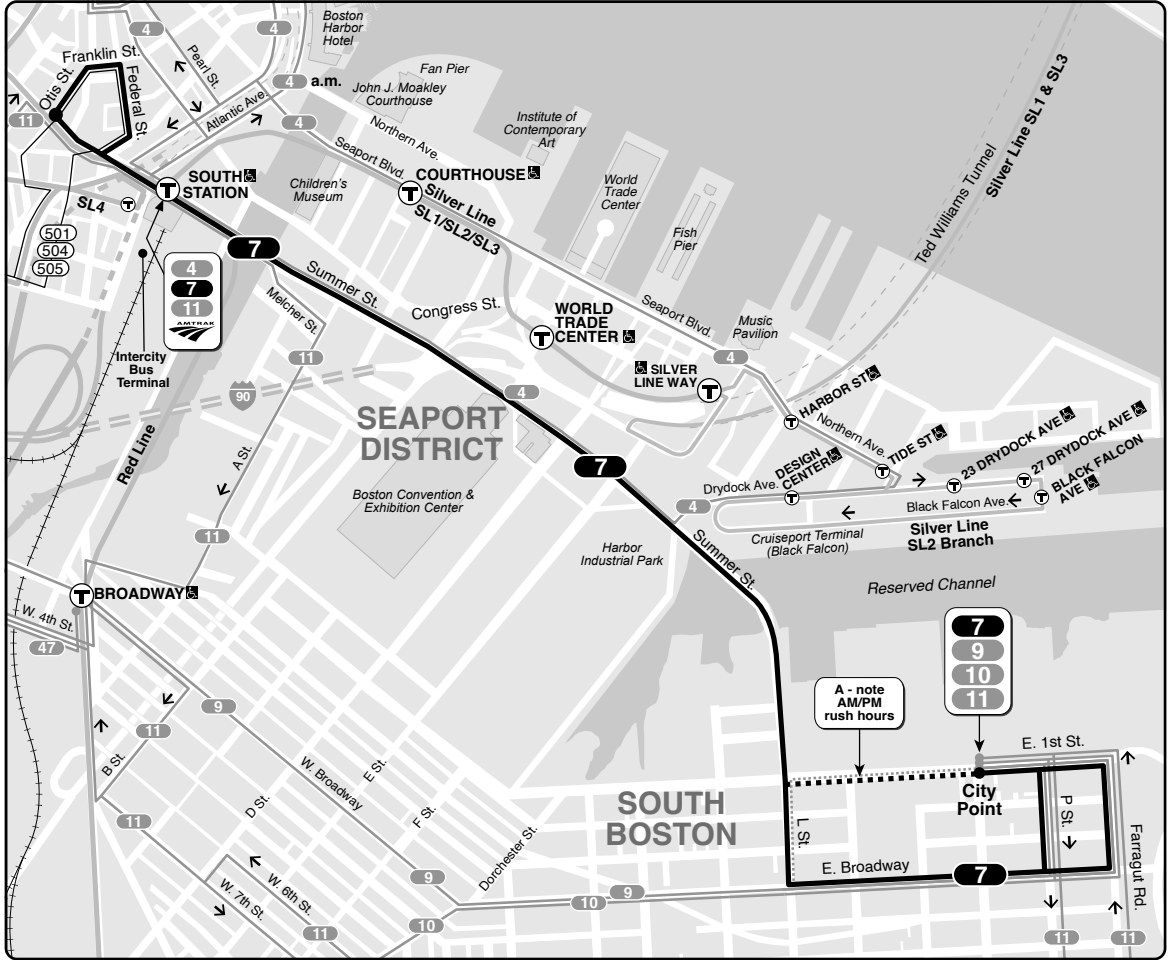

Effective **August 27, 2023**

Replaces July 2023

7 City Point – Otis St & Summer St

Schedule Change
Weekday

Connections

- RED LINE ORANGE LINE
- GREEN LINE B C D E
- SL1 SL2 SL3 SL4 SL5
- FAIRMOUNT LINE FRANKLIN LINE
- FRAMINGHAM/WORCESTER LINE
- GREENBUSH LINE KINGSTON LINE
- MIDDLEBOROUGH/LAKEVILLE LINE
- NEEDHAM LINE
- PROVIDENCE/STOUGHTON LINE

Information **617-222-3200**
Lost and Found **617-222-1450**
TTY **617-222-5146**

Realtime arrival information, maps, and more

mbta.com

- Transfer to bus/subway available on CharlieCard—good for 2 hours, pay fare difference.
- Children 11 & under ride free with a paying customer.
- ♿ All MBTA buses are accessible to people with disabilities.

Saturday 7

Inbound				Outbound			
City Point	Convention Center	South Station	Otis St & Summer St	Otis St & Summer St	South Station	Convention Center	City Point
5:15	5:21	5:22	5:28	5:37	5:39	5:41	5:48
6:00	6:06	6:07	6:13	6:22	6:24	6:26	6:33
6:40	6:46	6:47	6:53	7:02	7:04	7:07	7:15
7:20	7:26	7:27	7:33	7:42	7:44	7:47	7:55
8:00	8:06	8:09	8:15	8:22	8:24	8:27	8:35
8:40	8:47	8:50	8:56	9:02	9:05	9:08	9:16
9:20	9:28	9:31	9:37	9:42	9:45	9:48	9:56
10:00	10:08	10:11	10:17	10:22	10:25	10:28	10:36
10:40	10:49	10:52	10:58	11:02	11:05	11:08	11:16
11:20	11:29	11:32	11:38	11:43	11:46	11:49	11:57
12:02	12:11	12:14	12:20	12:25	12:28	12:31	12:39
12:44	12:53	12:56	1:02	1:07	1:10	1:13	1:22
1:26	1:35	1:38	1:44	1:49	1:52	1:55	2:04
2:08	2:17	2:20	2:26	2:30	2:33	2:36	2:45
2:50	2:59	3:02	3:08	3:10	3:13	3:16	3:25
3:30	3:38	3:41	3:47	3:50	3:53	3:56	4:05
4:10	4:18	4:21	4:27	4:30	4:33	4:35	4:44
4:50	4:58	5:01	5:07	5:10	5:13	5:15	5:24
5:30	5:38	5:41	5:47	5:50	5:53	5:55	6:04
6:10	6:18	6:21	6:27	6:30	6:33	6:35	6:44
6:50	6:58	7:01	7:06	7:10	7:13	7:15	7:24
7:30	7:37	7:40	7:45	7:50	7:52	7:54	8:03
8:10	8:17	8:20	8:25	8:30	8:32	8:34	8:43
8:50	8:57	9:00	9:05	9:10	9:12	9:14	9:23
9:30	9:37	9:39	9:44	9:50	9:52	9:54	10:03
10:10	10:17	10:19	10:24	10:30	10:32	10:34	10:43