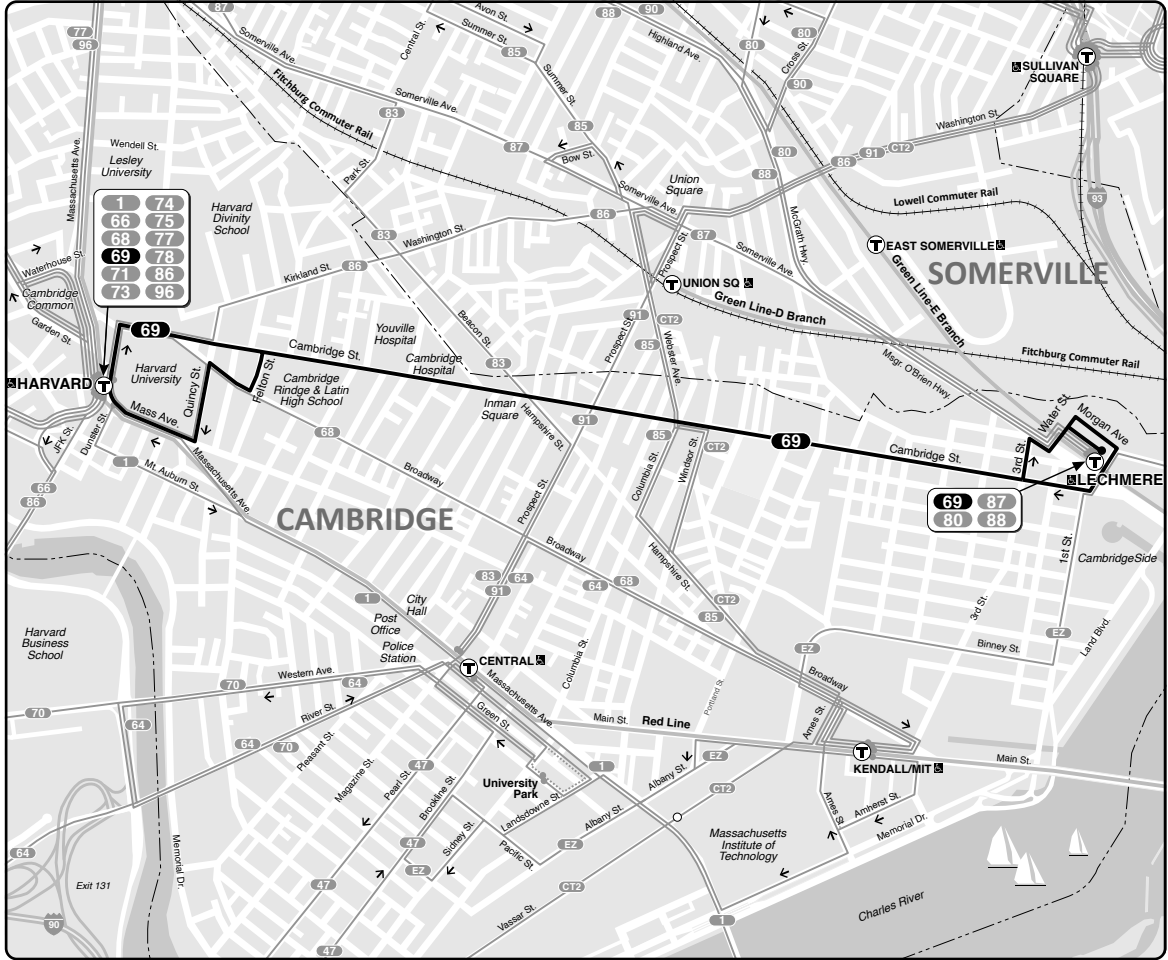

Effective **August 27, 2023**

Replaces March 2023

69 Harvard Sq – Lechmere Sta

Schedule Change

Weekday, Saturday and Sunday

Connections

RED LINE

GREEN LINE E

Information **617-222-3200**
 Lost and Found **617-222-2229**
 TTY **617-222-5146**

Realtime arrival information, maps, and more

mbta.com

- Transfer to bus/subway available on CharlieCard—good for 2 hours, pay fare difference.
- Children 11 & under ride free with a paying customer.
- ♿ All MBTA buses are accessible to people with disabilities.