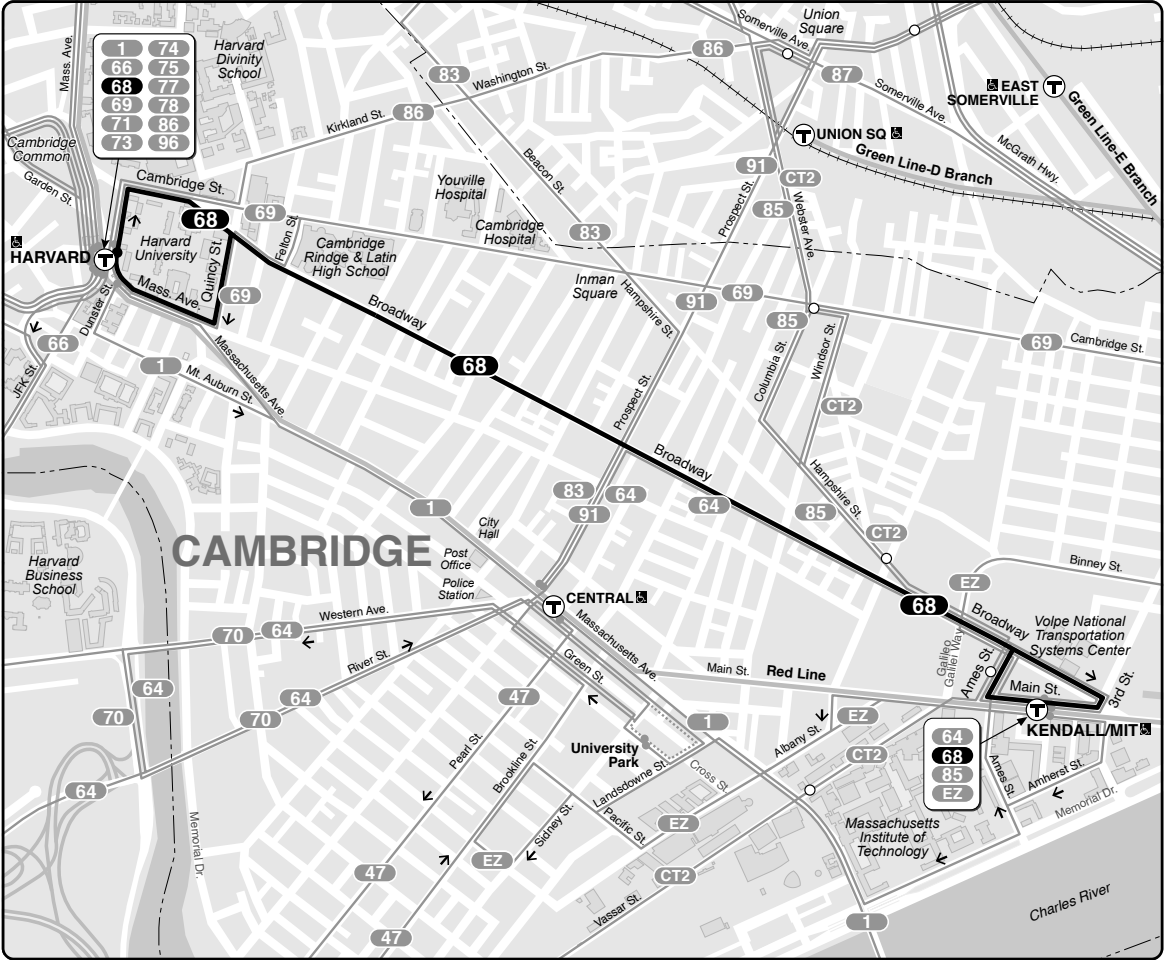

Effective **August 27, 2023**

Replaces March 2023

68 Harvard Sq – Kendall/MIT Sta

Connections

RED LINE

Information **617-222-3200**
 Lost and Found **617-222-2229**
 TTY **617-222-5146**

Realtime arrival information, maps, and more

mbta.com

- Transfer to bus/subway available on CharlieCard—good for 2 hours, pay fare difference.
- Children 11 & under ride free with a paying customer.
- ♿ All MBTA buses are accessible to people with disabilities.

Inbound

Harvard Sq/ Holyoke St	Broadway & Prospect St	Kendall/MIT Station
6:25	6:30	6:39
7:05	7:10	7:19
7:45	7:54	8:06
8:40	8:49	9:01
9:30	9:36	9:45
10:10	10:16	10:25
10:50	10:56	11:05
11:30	11:36	11:45
12:10	12:16	12:25
12:50	12:56	1:05
1:30	1:36	1:45
2:10	2:16	2:25
2:50	2:56	3:07
3:35	3:41	3:53
4:20	4:26	4:38
5:05	5:11	5:23
5:50	5:56	6:08

Outbound

Kendall/MIT Station	Broadway & Prospect St	Harvard Sq/ Holyoke St
6:45	6:50	6:57
7:25	7:30	7:41
8:15	8:22	8:33
9:10	9:16	9:24
9:50	9:56	10:04
10:30	10:36	10:44
11:10	11:16	11:24
11:50	11:56	12:04
12:30	12:36	12:44
1:10	1:16	1:24
1:50	1:56	2:04
2:30	2:36	2:46
3:15	3:21	3:31
4:00	4:06	4:16
4:45	4:51	5:01
5:30	5:36	5:46
6:15	6:21	6:31