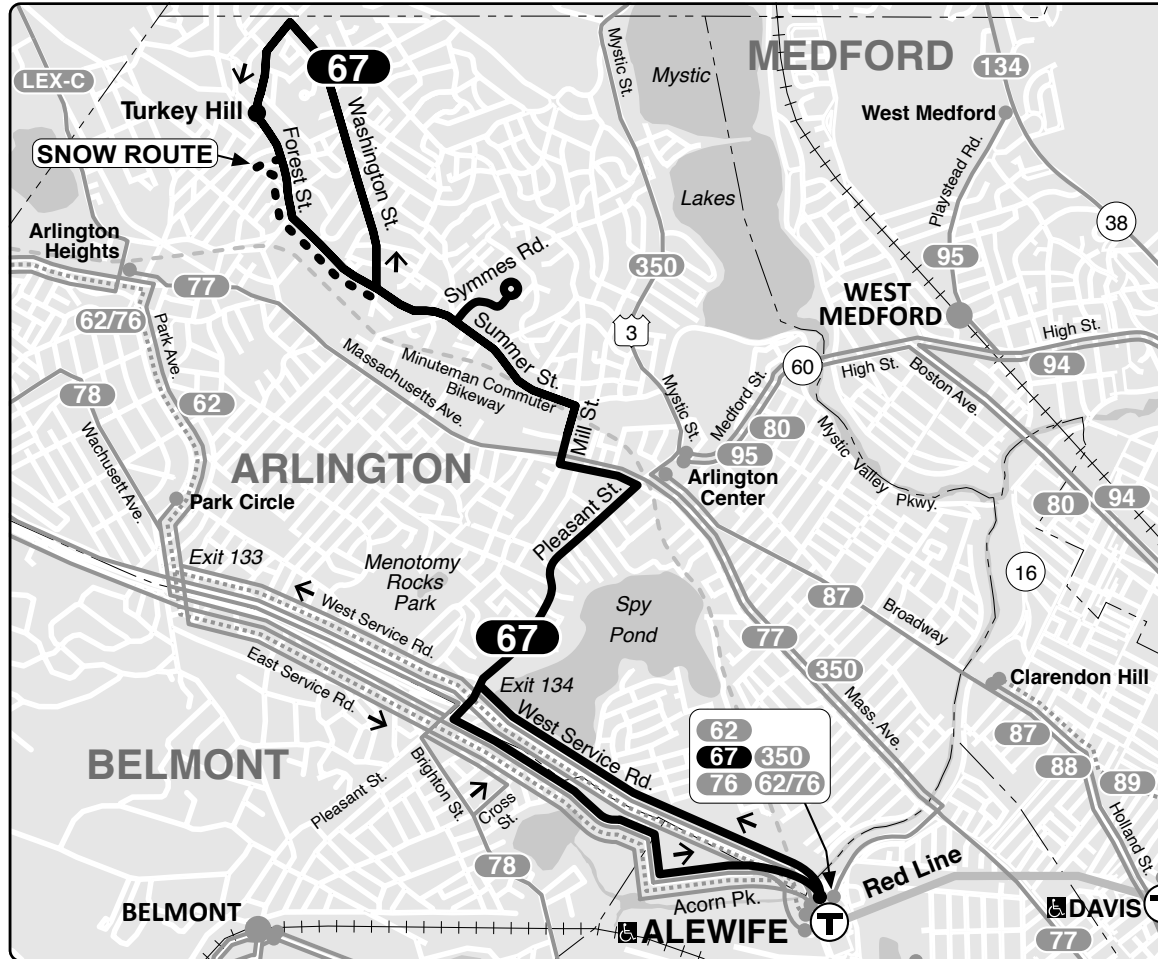

Effective **August 27, 2023**

Replaces March 2023

67

**Turkey Hill –
Alewife Sta**

Connections

RED LINE

Information **617-222-3200**
 Lost and Found **617-222-2229**
 TTY **617-222-5146**

Realtime arrival information, maps, and more

mbta.com

- Transfer to bus/subway available on CharlieCard—good for 2 hours, pay fare difference.
- Children 11 & under ride free with a paying customer.
- ♿ All MBTA buses are accessible to people with disabilities.

Outbound

 **Snow Route**

When active, buses omit Turkey Hill Loop and Symmes Rd. Flag bus on Sunset Road at Forest St. or use stops on Summer St.

mbta.com/alerts/bus

No 67 service on Saturday, Sunday

PM times are **bold**