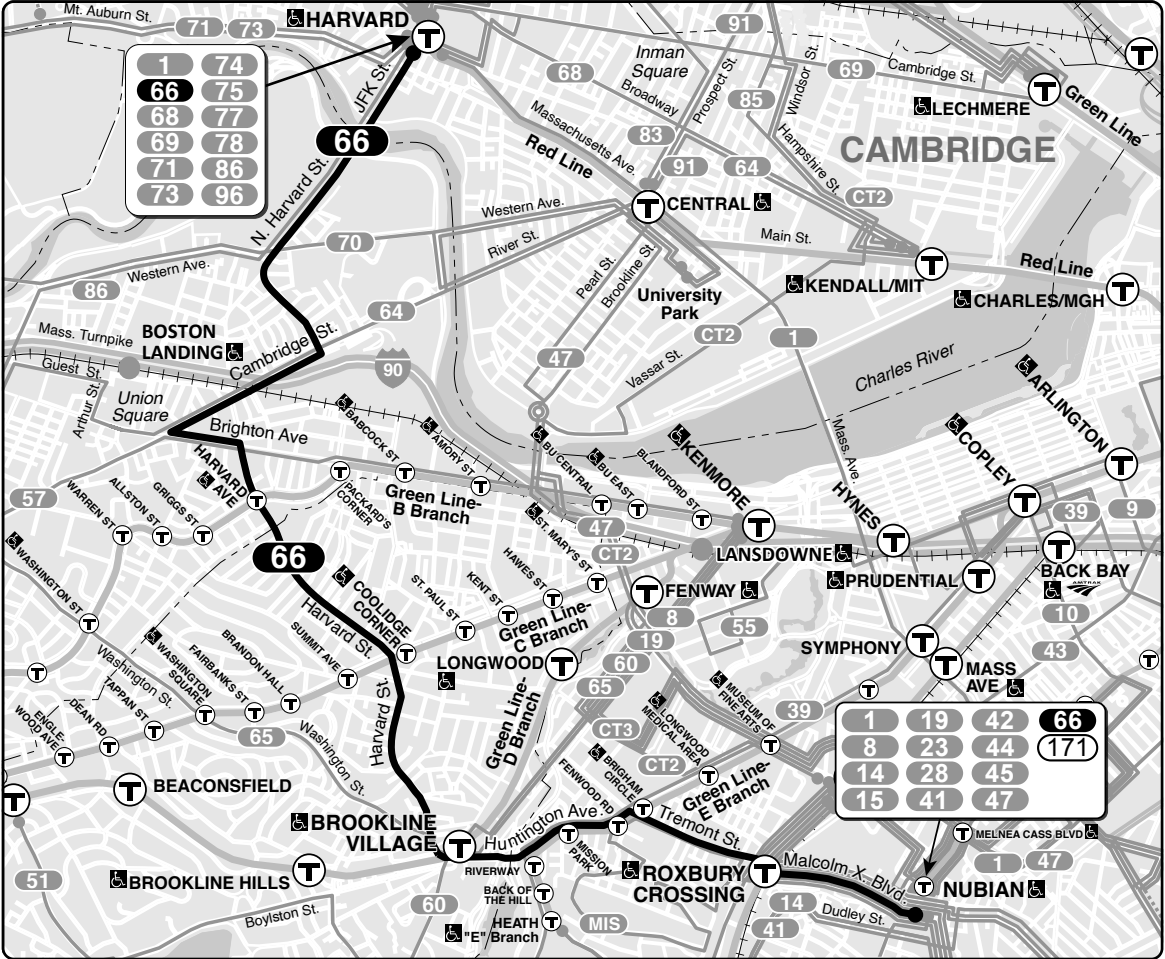

Effective **August 27, 2023**

Replaces July 2023

66 Harvard Sq – Nubian Sta

Connections

- RED LINE
- ORANGE LINE
- GREEN LINE
- B C D E
- SL4 SL5

Frequency

Most buses every **20 minutes** or less

- Transfer to bus/subway available on CharlieCard—good for 2 hours, pay fare difference.
- Children 11 & under ride free with a paying customer.
- ♿ All MBTA buses are accessible to people with disabilities.

	CharlieCard	Cash on board	Reduced fare
Bus	$1.70	$1.70	$0.85
Bus + Subway	$2.40	$4.10	$1.10

Complete fare/pass rules and free/reduced fare eligibility: mbta.com/fares or call **617-222-3200**

Information **617-222-3200**
Lost and Found **617-222-1450**
TTY **617-222-5146**

Realtime arrival information, maps, and more

mbta.com