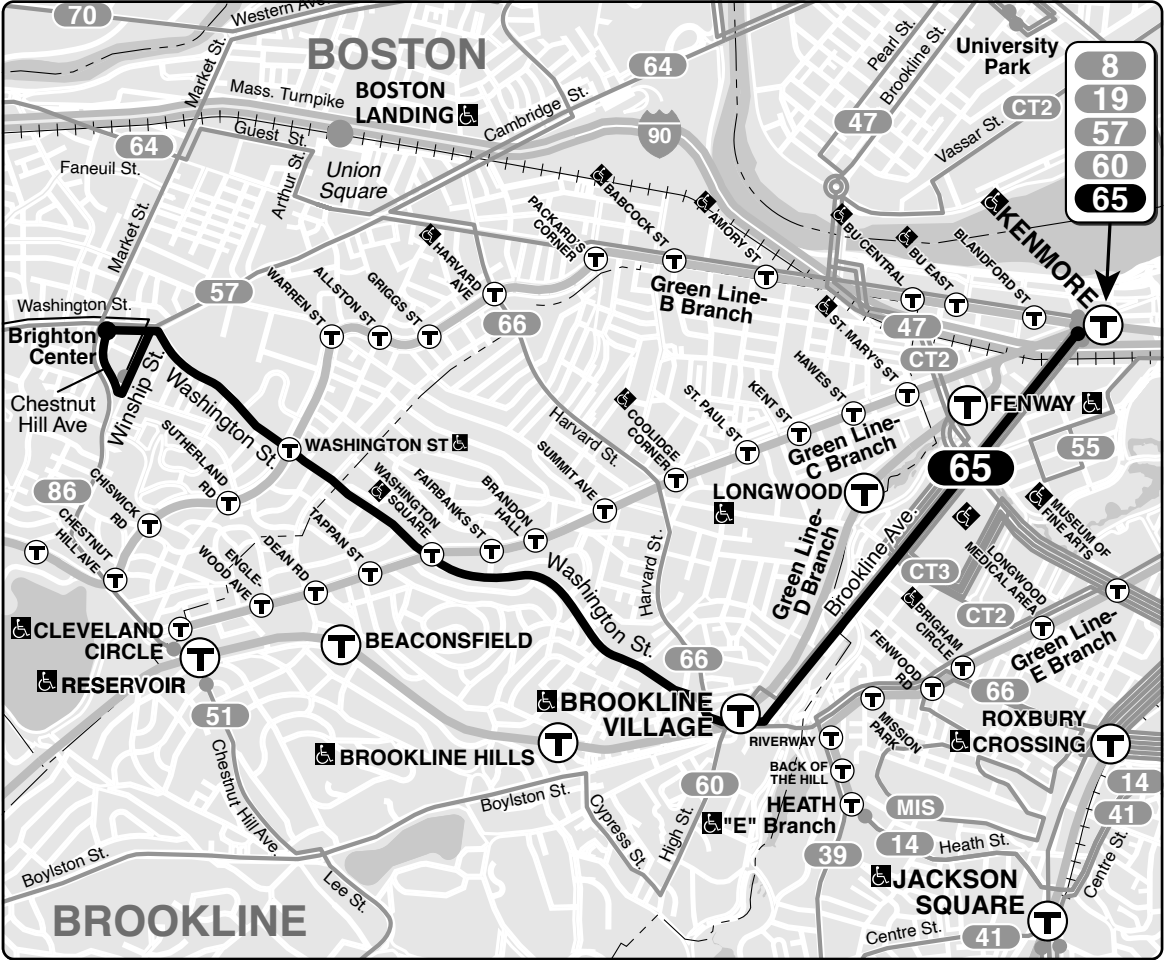

Effective **August 27, 2023**

Replaces March 2023

65

Brighton Ctr – Kenmore Sta

Connections

- GREEN LINE B C D
- FRAMINGHAM/WORCESTER LINE

Information **617-222-3200**
 Lost and Found **617-222-1450**
 TTY **617-222-5146**

Realtime arrival information, maps, and more

mbta.com

A123-3-22.01

- Transfer to bus/subway available on CharlieCard—good for 2 hours, pay fare difference.
- Children 11 & under ride free with a paying customer.
- ♿ All MBTA buses are accessible to people with disabilities.

Inbound

Brighton Center	Washington Square	Brookline Village	Kenmore Station
5:58	6:03	6:07	6:21
6:08	6:13	6:19	6:33
6:18	6:23	6:29	6:43
6:28	6:33	6:39	6:53
6:40	6:45	6:51	7:06
6:50	6:55	7:01	7:16
6:58	7:03	7:09	7:24
7:09	7:14	7:20	7:36
7:18	7:23	7:29	7:45
7:25	7:30	7:37	7:53
7:33	7:38	7:45	8:01
7:40	7:45	7:52	8:08
7:48	7:53	8:00	8:16
7:55	8:00	8:07	8:23
8:03	8:08	8:15	8:31
8:08	8:13	8:20	8:36
8:18	8:24	8:31	8:47
8:25	8:31	8:38	8:54
8:33	8:39	8:46	9:01
8:41	8:47	8:54	9:09
8:50	8:56	9:03	9:17
9:00	9:06	9:13	9:27
9:30	9:36	9:43	9:57
10:40	10:46	10:53	11:07
11:45	11:51	11:58	12:12
12:55	1:01	1:08	1:22
2:05	2:11	2:18	2:32
2:35	2:41	2:48	3:03
2:55	3:01	3:08	3:24
3:15	3:20	3:27	3:43
3:30	3:35	3:42	3:58
3:45	3:50	3:57	4:13
4:00	4:05	4:12	4:28
4:15	4:20	4:27	4:43
4:27	4:32	4:39	4:54
4:38	4:43	4:49	5:04
4:49	4:54	5:00	5:15
5:00	5:05	5:11	5:26
5:11	5:16	5:22	5:37
5:22	5:27	5:33	5:48
5:33	5:38	5:44	5:59
5:44	5:49	5:55	6:10
5:56	6:01	6:07	6:22
6:08	6:13	6:19	6:33
6:20	6:25	6:31	6:45
6:45	6:50	6:55	7:09
7:05	7:10	7:15	7:29
8:05	8:10	8:15	8:27