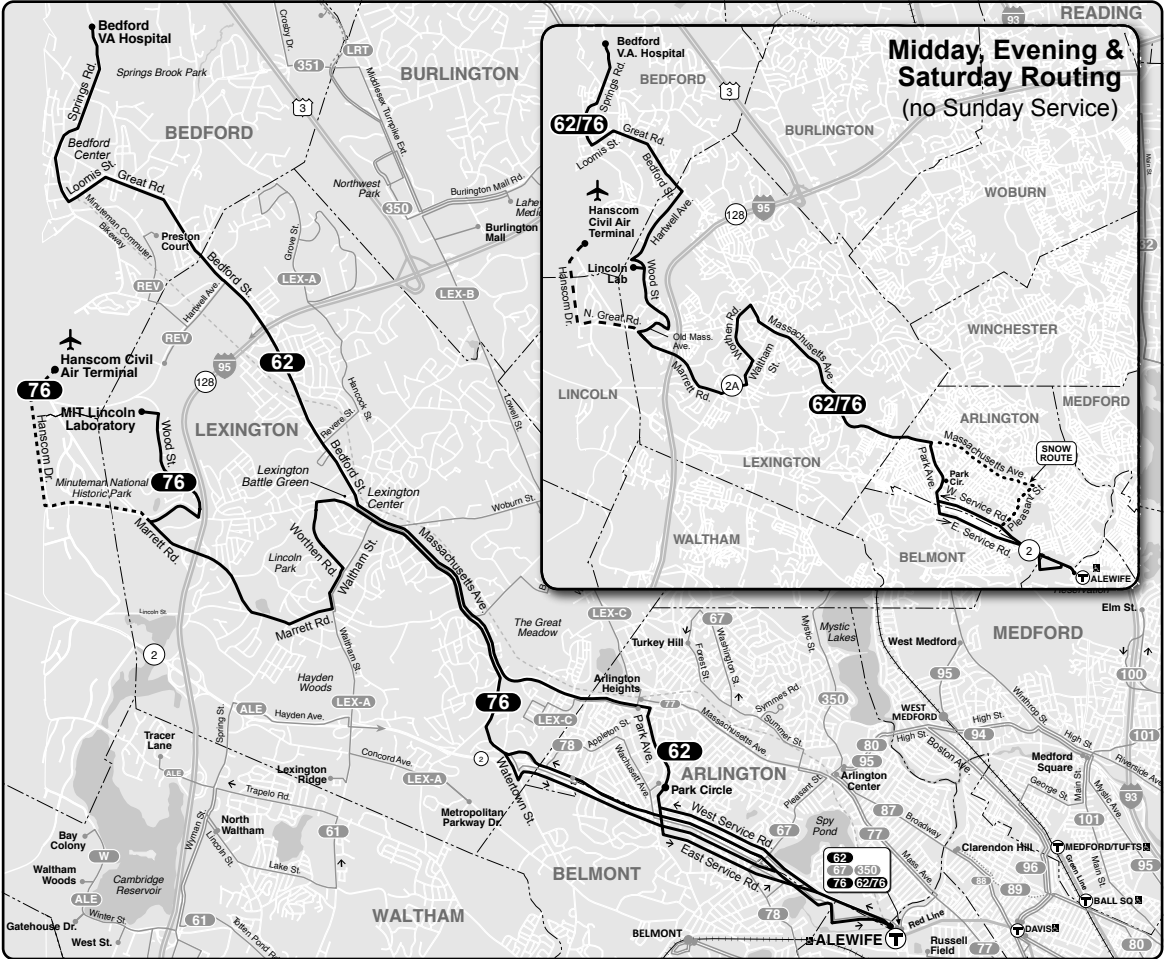

Effective **August 27, 2023**

Replaces March 2023

62

Bedford VA Hospital – Alewife Sta

76

Lincoln Lab – Alewife Sta

Schedule Change – 62
Weekday

Connections

RED LINE

Information **617-222-3200**
Lost and Found **617-222-2229**
TTY **617-222-5146**

Realtime arrival information, maps, and more

mbta.com

A125-3-22.1

- Transfer to bus/subway available on CharlieCard—good for 2 hours, pay fare difference.
- Children 11 & under ride free with a paying customer.
- ♿ All MBTA buses are accessible to people with disabilities.

	CharlieCard	Cash on board	Reduced fare
Bus	$1.70	$1.70	$0.85
Bus + Subway	$2.40	$4.10	$1.10

Complete fare/pass rules and free/reduced fare eligibility:
mbta.com/fares or call **617-222-3200**