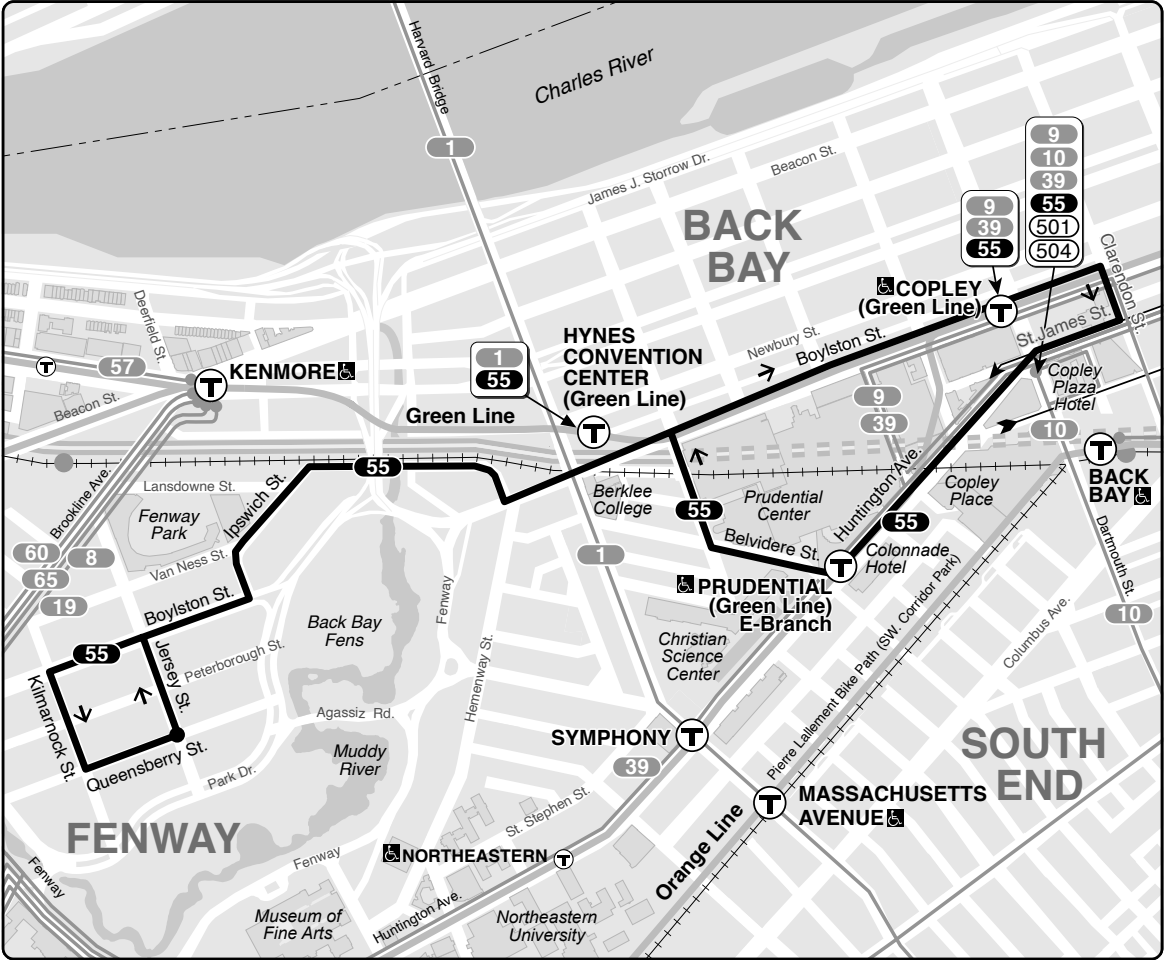

Effective **August 27, 2023**

Replaces July 2023

55 West Fenway – Copley Sta

Connections

GREEN LINE B C D E

Information **617-222-3200**
 Lost and Found **617-222-1450**
 TTY **617-222-5146**

Realtime arrival information, maps, and more

mbta.com

- Transfer to bus/subway available on CharlieCard—good for 2 hours, pay fare difference.
- Children 11 & under ride free with a paying customer.
- ♿ All MBTA buses are accessible to people with disabilities.

Saturday 55

| Inbound | | | Outbound | | |
|----------------------------|------------------------|----------------|----------------|------------------------|----------------------------|
| Jersey St & Queensberry St | Mass Ave & Boylston St | Copley Station | Copley Station | Mass Ave & Boylston St | Jersey St & Queensberry St |
| 9:50 | 9:53 | 10:01 | 10:10 | 10:14 | 10:25 |
| 10:30 | 10:33 | 10:41 | 10:50 | 10:54 | 11:09 |
| 11:10 | 11:14 | 11:22 | 11:30 | 11:34 | 11:49 |
| 11:50 | 11:54 | 12:02 | 12:10 | 12:14 | 12:29 |
| 12:30 | 12:34 | 12:43 | 12:50 | 12:54 | 1:09 |
| 1:10 | 1:14 | 1:23 | 1:30 | 1:34 | 1:49 |
| 1:50 | 1:55 | 2:04 | 2:10 | 2:14 | 2:29 |
| 2:30 | 2:35 | 2:44 | 2:50 | 2:54 | 3:09 |
| 3:10 | 3:15 | 3:23 | 3:30 | 3:34 | 3:49 |
| 3:50 | 3:55 | 4:03 | | | |