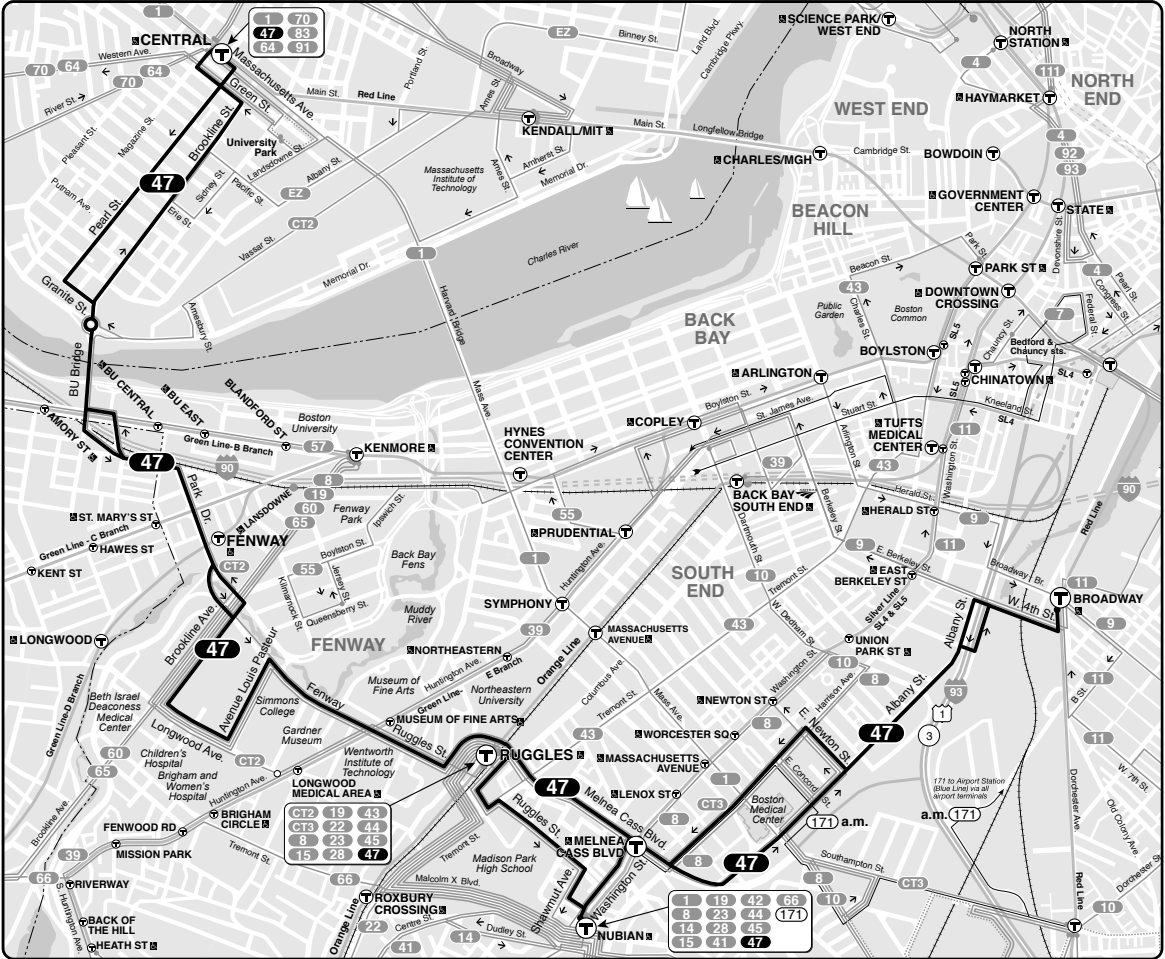

Effective **August 27, 2023**

Replaces July 2023

47 Central Sq, Cambridge – Broadway Sta

Schedule Change
Weekday

Connections

- RED LINE** **ORANGE LINE**
- GREEN LINE** **D E** **SL4** **SL5**
- FRANKLIN LINE** **NEEDHAM LINE**
- PROVIDENCE/STOUGHTON LINE**

Information **617-222-3200**
Lost and Found **617-222-1450**
TTY **617-222-5146**

Realtime arrival information, maps, and more

mbta.com

- Transfer to bus/subway available on CharlieCard—good for 2 hours, pay fare difference.
- Children 11 & under ride free with a paying customer.
- ♿ All MBTA buses are accessible to people with disabilities.

For additional service between Longwood Medical Area and Nubian Square, refer to Routes 8 and 19

W waits for last train to arrive station

PM times are bold

Information in this timetable is subject to change without notice. Traffic and weather may affect running times.

Always check bus destination signs before boarding. Some buses may only serve a part, or skip portions of this route.

2023 Holidays

- SAT Patriots' Day
- SUN Thanksgiving
- SUN Memorial Day
- SUN Christmas Day