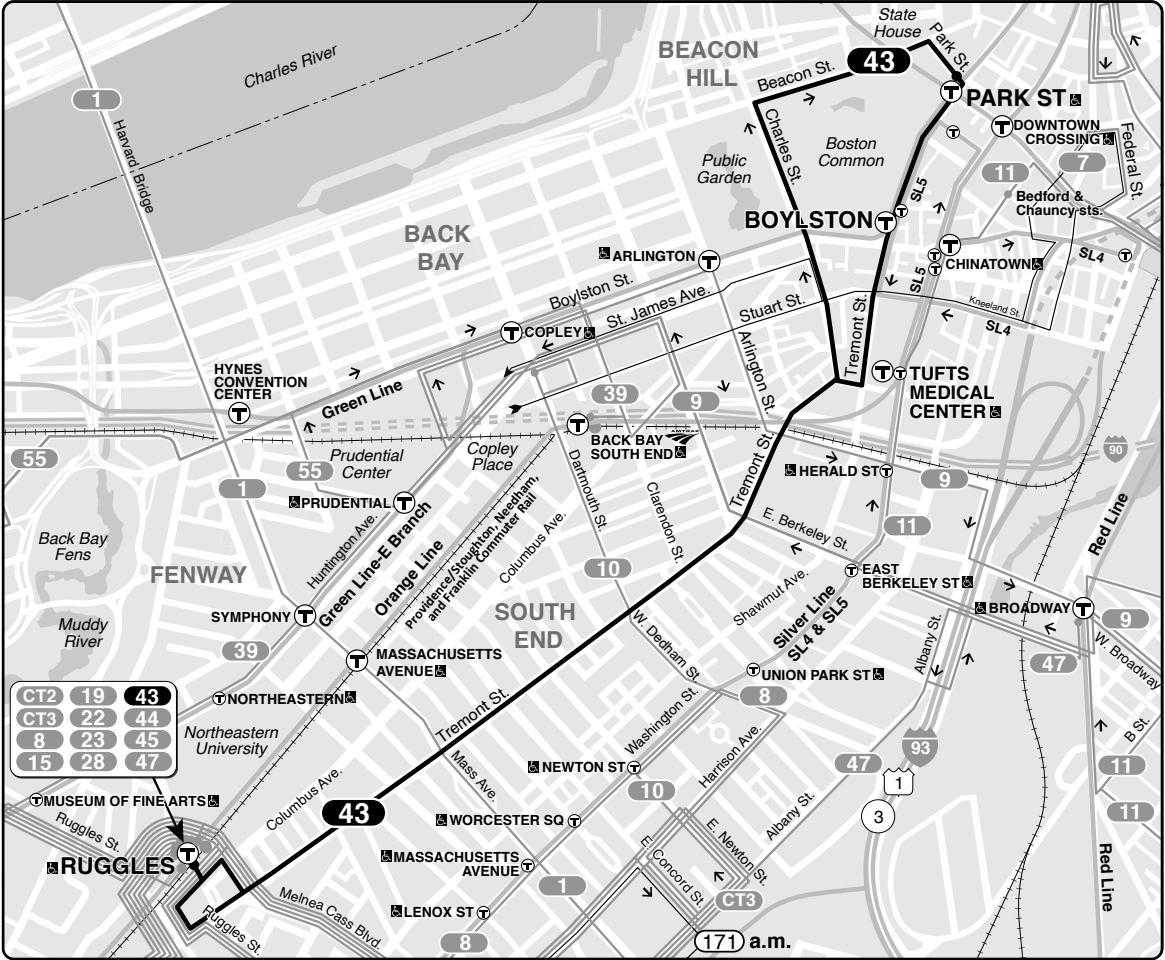

Effective **August 27, 2023**

Replaces March 2023

43 Ruggles Sta – Park Street Sta

Connections

- RED LINE ORANGE LINE
- GREEN LINE B C D E SL5
- FRANKLIN LINE NEEDHAM LINE
- PROVIDENCE/STOUGHTON LINE

Information **617-222-3200**
 Lost and Found **617-222-1450**
 TTY **617-222-5146**

- Transfer to bus/subway available on CharlieCard—good for 2 hours, pay fare difference.
- Children 11 & under ride free with a paying customer.
- ♿ All MBTA buses are accessible to people with disabilities.

Sunday 43

Inbound				Outbound			
Ruggles Station	Tremont St & Mass Ave	Park Square	Park Street Station	Park Street Station	Park Square	Tremont St & Mass Ave	Ruggles Station
6:15	6:19	6:23	6:29	6:30	6:32	6:36	6:40
6:50	6:54	6:58	7:04	7:05	7:07	7:11	7:16
7:25	7:29	7:33	7:40	7:45	7:47	7:51	7:57
8:00	8:04	8:08	8:15	8:20	8:22	8:26	8:32
8:35	8:39	8:43	8:50	8:55	8:57	9:01	9:07
9:10	9:14	9:18	9:25	9:30	9:32	9:36	9:42
9:45	9:49	9:53	10:00	10:05	10:07	10:11	10:17
10:20	10:24	10:28	10:35	10:40	10:42	10:46	10:52
10:55	10:59	11:03	11:11	11:15	11:17	11:22	11:28
11:35	11:39	11:43	11:51	11:55	11:57	12:02	12:08
12:15	12:19	12:23	12:31	12:35	12:37	12:42	12:47
12:55	12:59	1:03	1:11	1:15	1:17	1:22	1:27
1:35	1:39	1:43	1:51	1:55	1:57	2:03	2:08
2:15	2:19	2:24	2:33	2:35	2:37	2:43	2:48
2:55	2:59	3:04	3:13	3:15	3:17	3:23	3:28
3:35	3:39	3:44	3:53	3:55	3:57	4:03	4:08
4:15	4:19	4:24	4:33	4:35	4:37	4:43	4:48
4:55	4:59	5:04	5:12	5:15	5:17	5:22	5:27
5:35	5:39	5:44	5:52	5:55	5:57	6:02	6:07
6:10	6:14	6:18	6:26	6:30	6:32	6:37	6:42
6:45	6:49	6:53	7:01	7:05	7:07	7:12	7:16
7:20	7:24	7:28	7:36	7:40	7:42	7:47	7:51
7:55	7:59	8:03	8:11	8:15	8:17	8:22	8:26
8:30	8:33	8:37	8:44	8:50	8:52	8:57	9:01
9:05	9:08	9:12	9:19	9:25	9:27	9:32	9:36
9:40	9:43	9:47	9:54	10:00	10:02	10:07	10:11
10:15	10:18	10:22	10:29	10:35	10:37	10:42	10:46
10:50	10:53	10:57	11:04	11:10	11:12	11:17	11:21
11:25	11:28	11:31	11:38	11:45	11:47	11:51	11:55
12:00	12:03	12:06	12:13	12:20	12:22	12:26	12:30
12:40	12:43	12:46	12:53	W 12:55	12:57	1:01	1:05