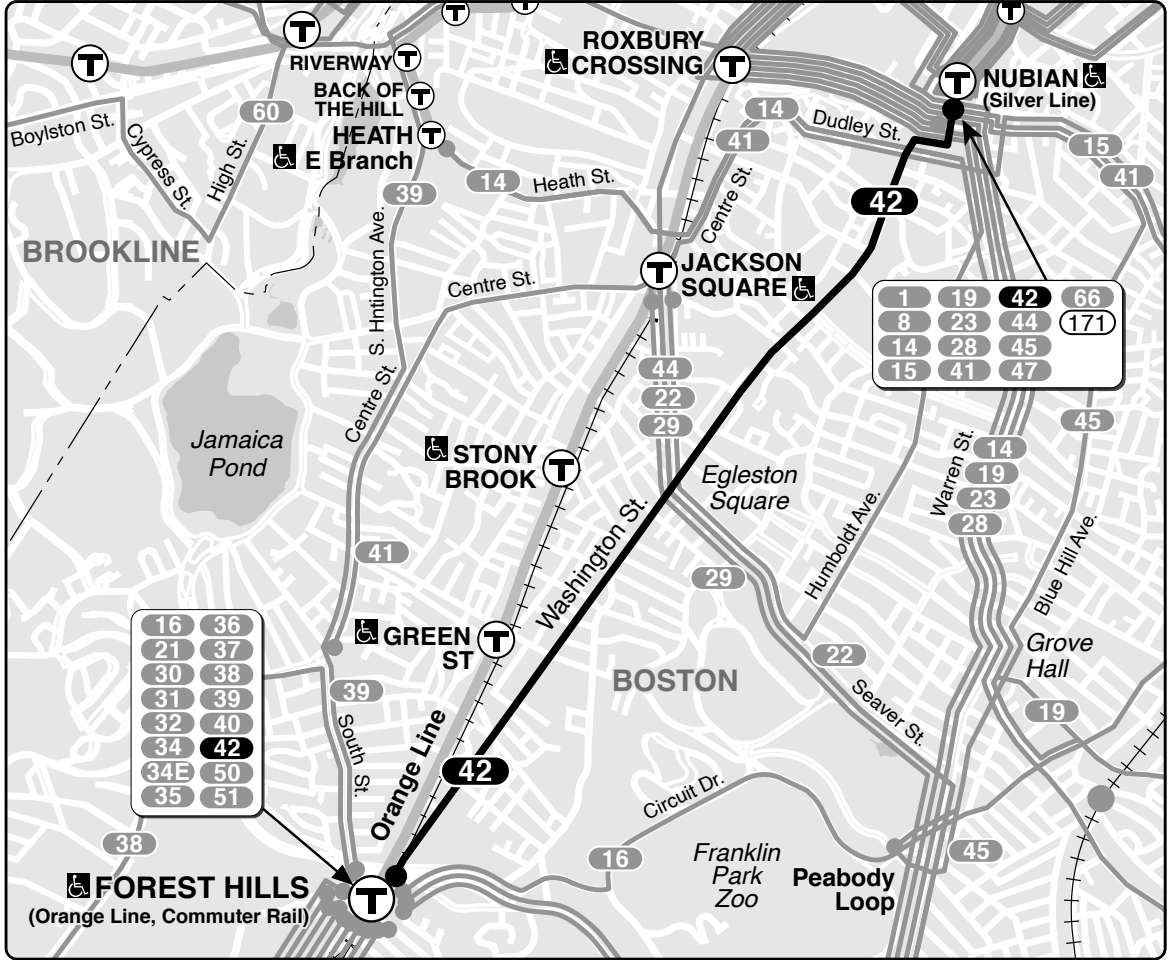

## Connections

- ORANGE LINE
- SL4
- SL5
- NEEDHAM LINE

Information **617-222-3200**  
 Lost and Found **617-222-2399**  
 TTY **617-222-5146**

Realtime arrival information, maps, and more

**mbta.com**

- Transfer to bus/subway available on CharlieCard—good for 2 hours, pay fare difference.
- Children 11 & under ride free with a paying customer.
- ♿ All MBTA buses are accessible to people with disabilities.