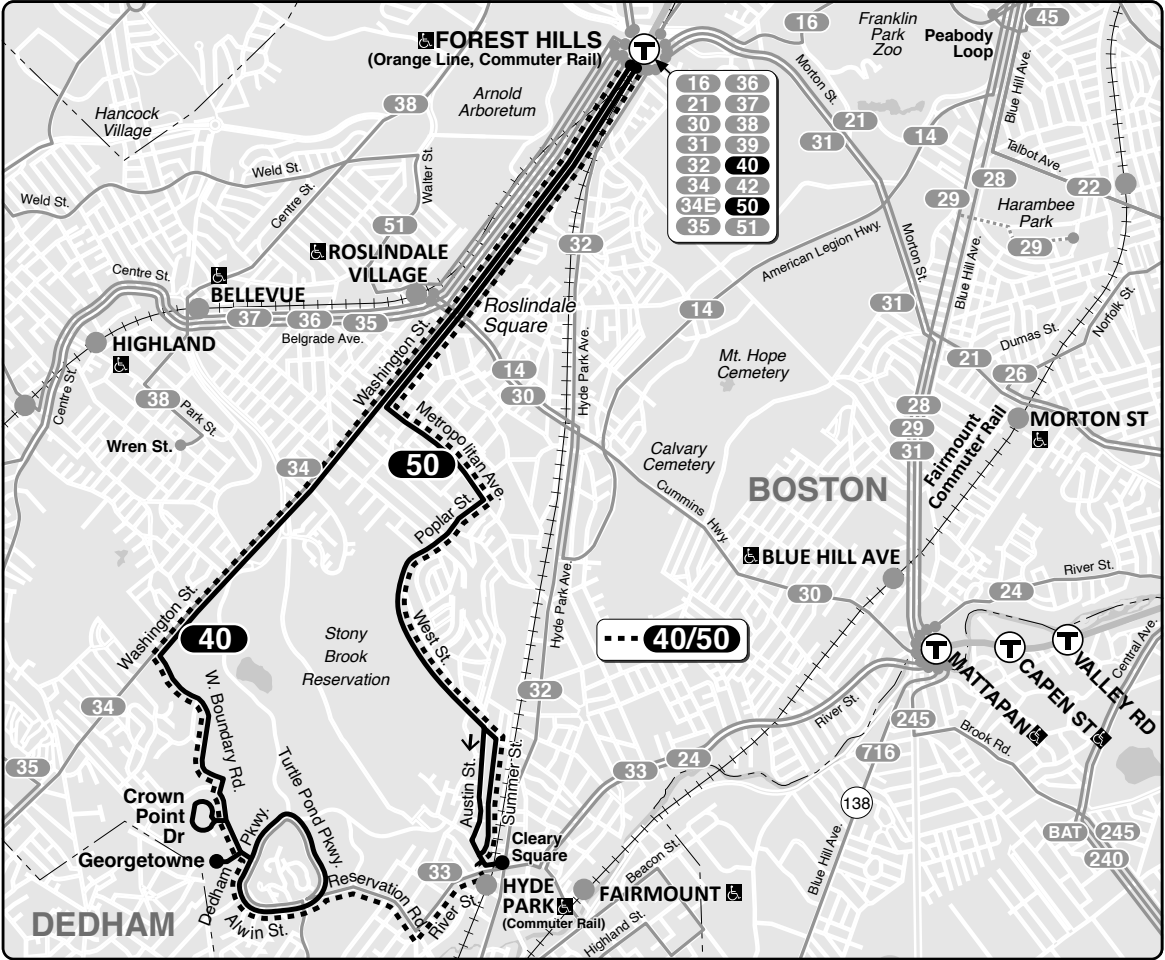

Effective **August 27, 2023**

Replaces July 2023

40

Georgetown – Forest Hills Sta

50

Cleary Sq – Forest Hills Sta

Connections

- ORANGE LINE
- NEEDHAM LINE
- PROVIDENCE/STOUGHTON LINE

Information **617-222-3200**
 Lost and Found **617-222-2399**
 TTY **617-222-5146**

Realtime arrival information, maps, and more

mbta.com

A122-3-22.1

- Transfer to bus/subway available on CharlieCard—good for 2 hours, pay fare difference.
- Children 11 & under ride free with a paying customer.
- ♿ All MBTA buses are accessible to people with disabilities.

Inbound

Clearly Square	George-towne	Roslindale Square	Forest Hills Upper Busway
-	5:36	5:54	6:01
-	6:01	6:19	6:26
6:10	-	6:23	6:30
-	6:24	6:44	6:51
6:35	-	6:48	6:55
-	6:51	7:11	7:18
7:00	-	7:13	7:21
7:25	-	7:38	7:48
-	7:16	7:39	7:46
7:50	-	8:04	8:14
-	7:46	8:11	8:19
8:15	-	8:29	8:39
-	8:21	8:43	8:51
8:40	-	8:53	9:03
-	8:56	9:17	9:25
9:10	-	9:23	9:33
-	9:31	9:50	9:58
9:50	-	10:02	10:10
-	10:06	10:25	10:33
10:50	-	11:02	11:10
-	11:06	11:25	11:33
11:50	-	12:02	12:10
-	12:06	12:25	12:33
12:50	-	1:02	1:10
-	1:06	1:21	1:30
1:42	-	1:54	2:02
-	2:06	2:21	2:30
2:32	-	2:44	2:53
-	2:41	2:56	3:05
2:55	-	3:11	3:20
-	3:16	3:36	3:46
3:25	-	3:41	3:51
3:55	-	4:13	4:24
-	3:56	4:15	4:25
4:25	-	4:43	4:54
-	4:34	4:53	5:03
4:55	-	5:12	5:22
-	5:11	5:30	5:40
5:25	-	5:42	5:50
-	5:48	6:03	6:13
5:55	-	6:08	6:16
6:25	-	6:36	6:43
-	6:25	6:37	6:45
6:45	-	6:56	7:03
-	7:00	7:12	7:20
7:10	-	7:21	7:28
-	7:35	7:45	7:53
8:39	-	8:48	8:54
9:25	-	9:34	9:40

- Crown Point Dr & Margaretta Dr Loop
- Dedham Pkwy, Alwin St & Turtle Pond Pkwy

Route 40/50 trips to/from Clearly Sq do not serve the above

A to Clearly Square via Route 33

Route 40 trips are shaded

PM times are **bold**