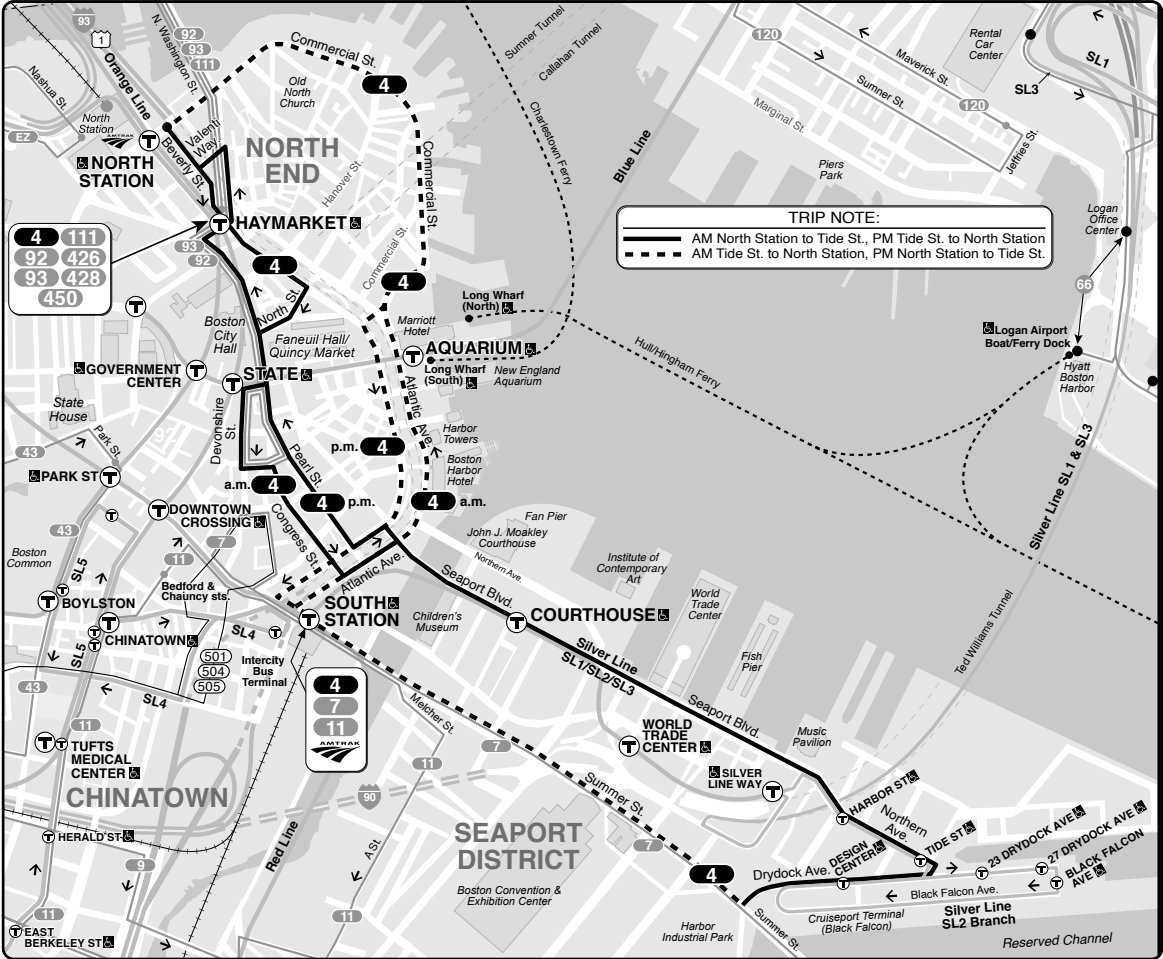

# 4 North Station – Marine Park

## Connections

- RED LINE    ORANGE LINE
- GREEN LINE B C D E    BLUE LINE
- SL1    SL2    SL3    SL4    SL5
- FAIRMOUNT LINE    FITCHBURG LINE
- FRANKLIN LINE    HAVERHILL LINE
- FRAMINGHAM/WORCESTER LINE
- GREENBUSH LINE    KINGSTON LINE
- MIDDLEBOROUGH/LAKEVILLE LINE
- NEWBURYPORT/ROCKPORT LINE
- LOWELL LINE    NEEDHAM LINE
- PROVIDENCE/STOUGHTON LINE

Information **617-222-3200**  
 Lost and Found **617-222-1450**  
 TTY **617-222-5146**

Realtime arrival information, maps, and more

**mbta.com**

**Weekday 4**  
Inbound

North Station	South Station	World Trade Center	Drydock/Design Ctr
6:45	-	6:56	7:00
7:15	-	7:26	7:30
7:45	-	7:58	8:02
8:15	-	8:28	8:32
8:45	-	8:58	9:02
9:15	-	9:28	9:32
<b>3:45</b>	<b>3:57</b>	-	<b>4:13</b>
<b>4:20</b>	<b>4:35</b>	-	<b>4:51</b>
<b>4:50</b>	<b>5:04</b>	-	<b>5:21</b>
<b>5:30</b>	<b>5:44</b>	-	<b>5:59</b>
<b>6:05</b>	<b>6:18</b>	-	<b>6:33</b>
<b>6:50</b>	<b>7:03</b>	-	<b>7:18</b>

Outbound

Drydock/Design Ctr	World Trade Center	South Station	North Station
6:20	-	6:24	6:41
6:50	-	6:54	7:11
7:10	-	7:14	7:33
7:40	-	7:45	8:04
8:10	-	8:15	8:34
8:40	-	8:45	9:04
<b>3:20</b>	<b>3:22</b>	-	<b>3:39</b>
<b>3:50</b>	<b>3:52</b>	-	<b>4:09</b>
<b>4:25</b>	<b>4:27</b>	-	<b>4:46</b>
<b>5:00</b>	<b>5:02</b>	-	<b>5:21</b>
<b>5:35</b>	<b>5:37</b>	-	<b>5:56</b>
<b>6:25</b>	<b>6:27</b>	-	<b>6:46</b>