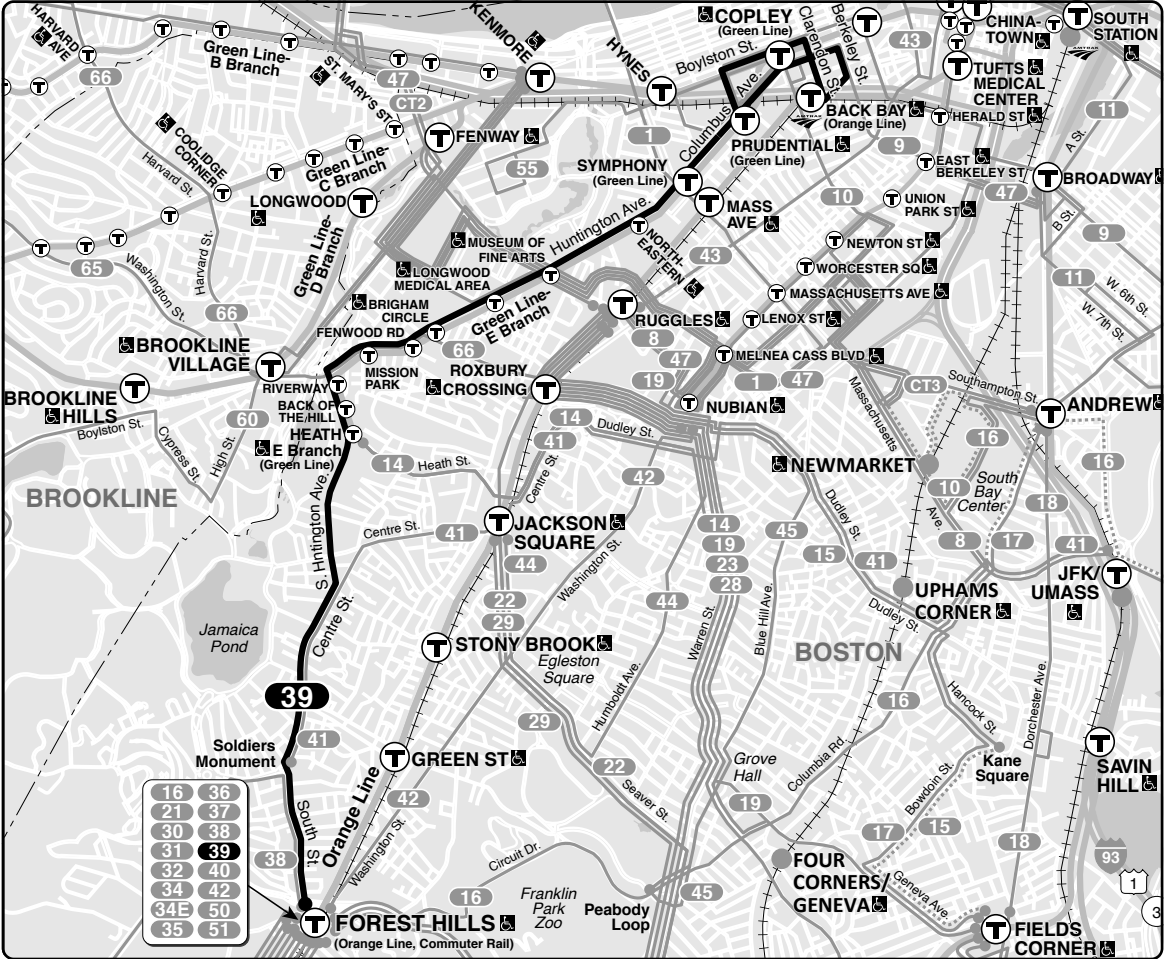

Effective July 2, 2023

Replaces July 2023

39 Forest Hills Sta – Back Bay Sta

Schedule Change
Weekday

Most buses every
20 minutes or less

Connections

- ORANGE LINE
- GREEN LINE B C D E
- FRANKLIN LINE NEEDHAM LINE
- PROVIDENCE/STOUGHTON LINE
- FRAMINGHAM/WORCESTER LINE

Information **617-222-3200**
Lost and Found **617-222-2432**
TTY **617-222-2399**

Realtime arrival information, maps, and more

mbta.com

A138-3-22.1

- Transfer to bus/subway available on CharlieCard—good for 2 hours, pay fare difference.
- Children 11 & under ride free with a paying customer.
- ♿ All MBTA buses are accessible to people with disabilities.