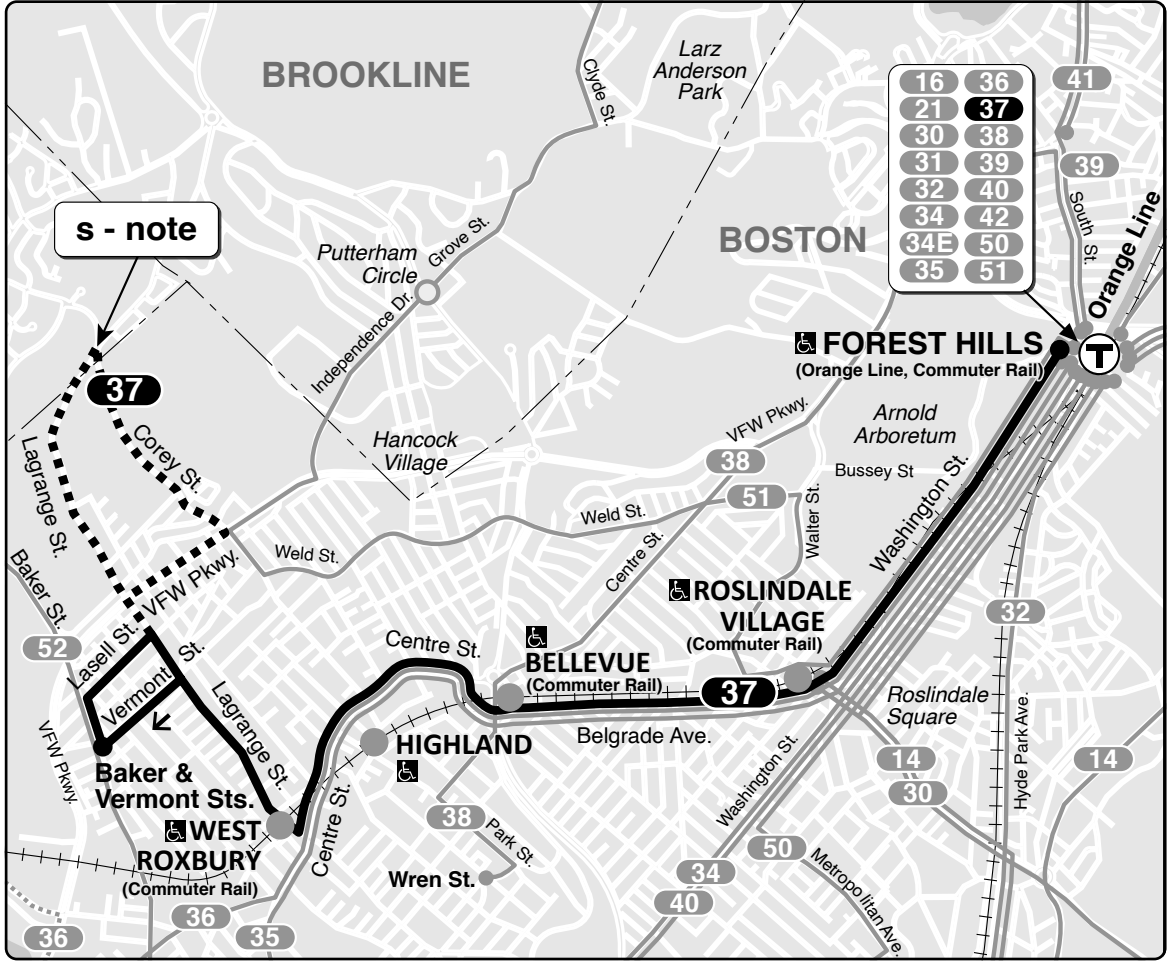

## Connections

- ORANGE LINE
- NEEDHAM LINE

Information **617-222-3200**  
Lost and Found **617-222-2399**  
TTY **617-222-5146**

Realtime arrival information, maps, and more

**mbta.com**

**s - note**

- Transfer to bus/subway available on CharlieCard—good for 2 hours, pay fare difference.
- Children 11 & under ride free with a paying customer.
- ♿ All MBTA buses are accessible to people with disabilities.

**A B** runs only on school days

**A** to/from Lagrange St & Corey St to Ave Louis Pasteur via Route 39

**B** to/from LaGrange St & Corey St

PM times are **bold**

Information in this timetable is subject to change without notice. Traffic and weather may affect running times.