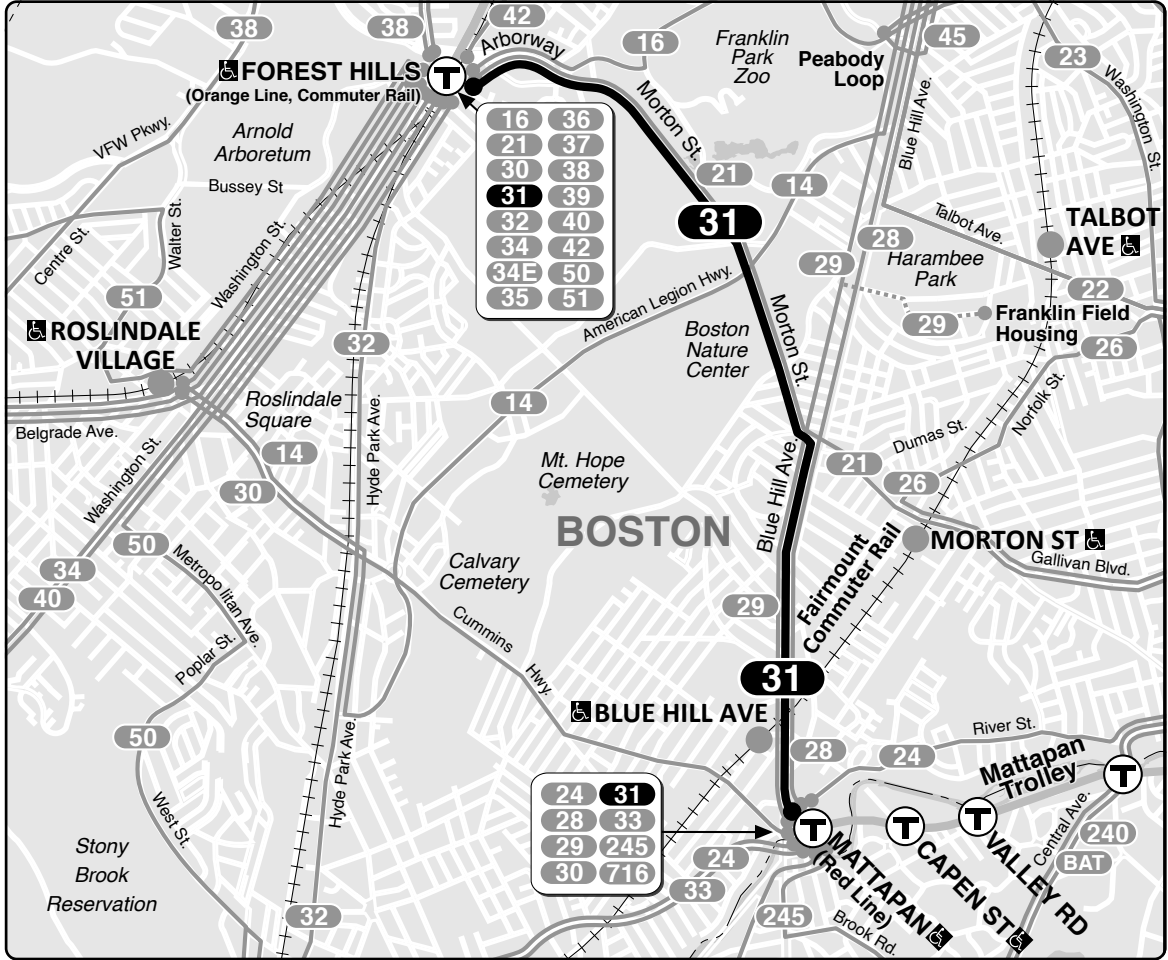

Effective **August 27, 2023**

Replaces July 2023

31 Mattapan Sta – Forest Hills Sta via Morton St

Schedule Change
Weekday

- Connections**
- ORANGE LINE MATTAPAN LINE
 - FAIRMOUNT LINE NEEDHAM LINE

Information **617-222-3200**
Lost and Found **617-222-2399**
TTY **617-222-5146**

Realtime arrival information, maps, and more

mbta.com

- Transfer to bus/subway available on CharlieCard—good for 2 hours, pay fare difference.
- Children 11 & under ride free with a paying customer.
- ♿ All MBTA buses are accessible to people with disabilities.

Saturday 31

Inbound			Outbound		
Mattapan Station	Blue Hill Ave & Morton St	Forest Hills Lower Busway	Forest Hills Lower Busway	Blue Hill Ave & Morton St	Mattapan Station
4:59	5:03	5:11	4:46	4:49	4:56
5:27	5:31	5:39	5:15	5:18	5:25
5:45	5:49	5:57	5:43	5:47	5:56
6:02	6:06	6:14	6:02	6:06	6:15
6:20	6:24	6:32	6:20	6:24	6:33
every 18 min or less			every 18 min or less		
11:27	11:33	11:43	11:19	11:25	11:36
11:41	11:47	11:57	11:33	11:39	11:50
11:55	12:01	12:11	11:47	11:53	12:05
12:09	12:15	12:25	12:01	12:07	12:19
12:25	12:31	12:41	12:17	12:23	12:37
12:41	12:47	12:57	12:33	12:39	12:53
every 20 min or less			every 18 min or less		
11:15	11:18	11:26	11:15	11:19	11:29
11:35	11:38	11:46	11:35	11:39	11:49
11:55	11:58	12:06	12:00	12:04	12:14
12:18	12:21	12:29	12:32	12:35	12:44
12:51	12:54	1:02	W 1:05	1:08	1:16