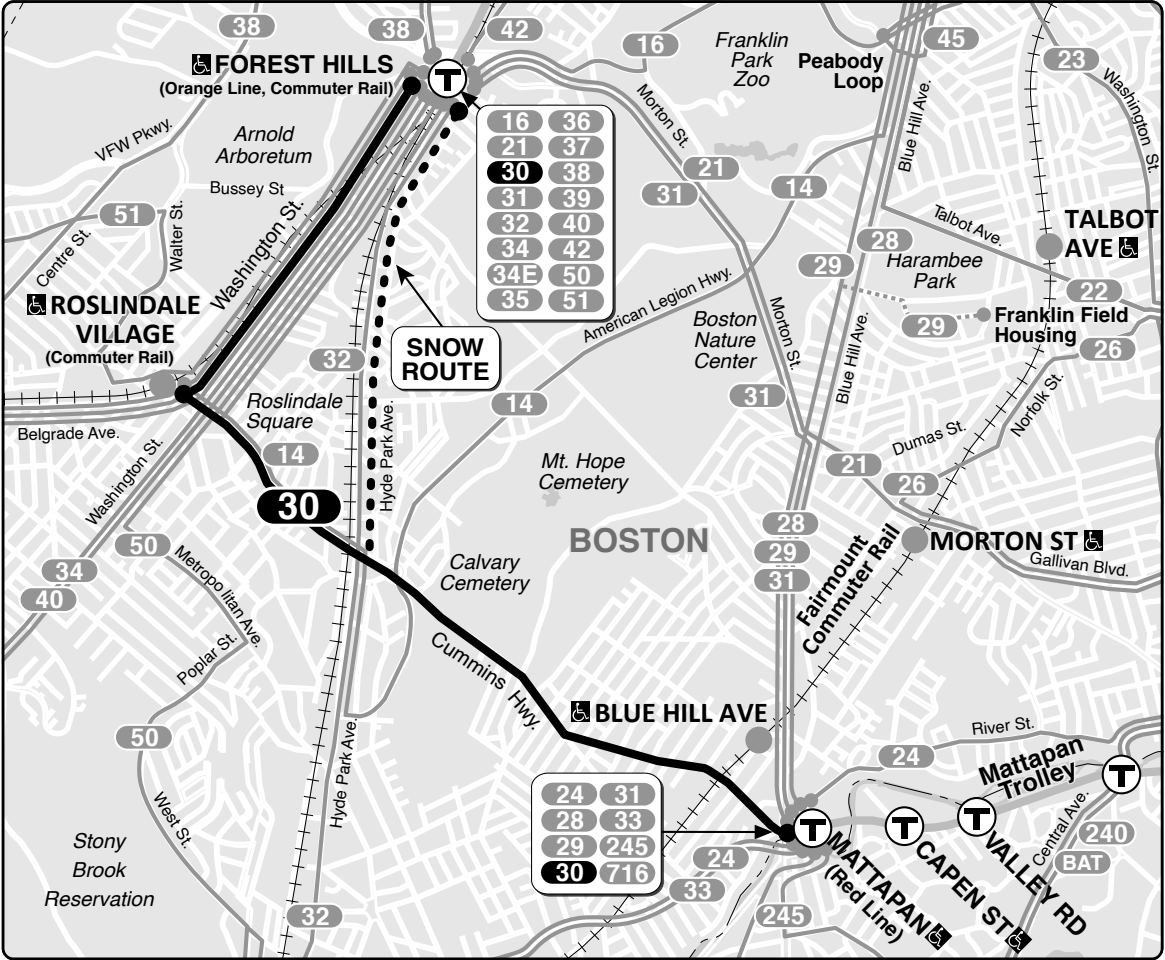

Effective **August 27, 2023**

Replaces March 2023

30 Mattapan Sta – Forest Hills Sta via Cummins Hwy

Connections

- ORANGE LINE
- MATTAPAN LINE FAIRMOUNT LINE
- NEEDHAM LINE

Information **617-222-3200**
 Lost and Found **617-222-2399**
 TTY **617-222-5146**

Realtime arrival information, maps, and more

mbta.com

- Transfer to bus/subway available on CharlieCard—good for 2 hours, pay fare difference.
- Children 11 & under ride free with a paying customer.
- ♿ All MBTA buses are accessible to people with disabilities.