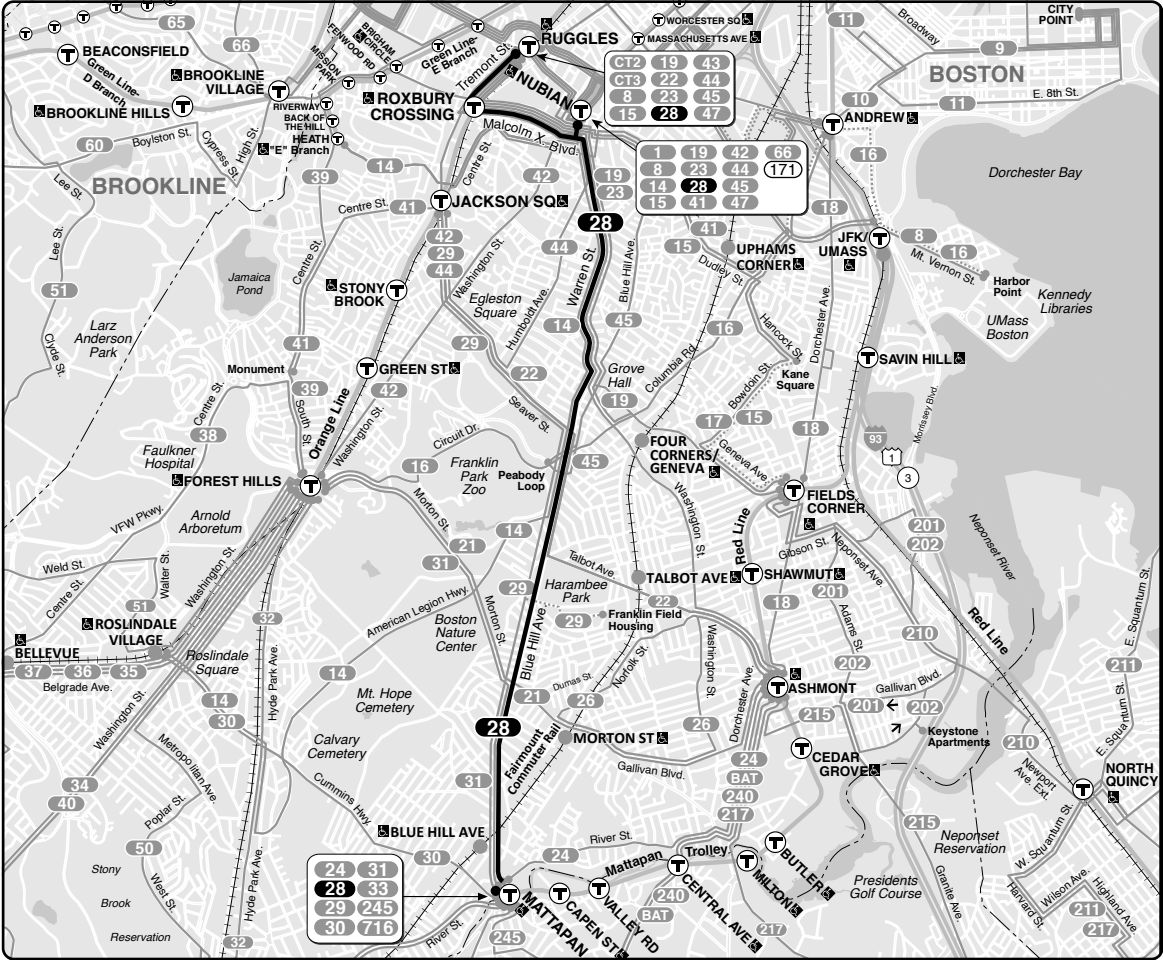

# 28 Mattapan Sta – Ruggles Sta

**Schedule Change**  
Weekday

**Ride for Free**  
Service on routes 23, 28, and 29 will be fare free through February 29, 2024.  
This program funded by the City of Boston.

**Frequency**  
Most buses arriving every **20 minutes** or less

- Connections**
- ORANGE LINE
  - MATTAPAN LINE
  - SL4
  - SL5
  - FRANKLIN LINE
  - FAIRMOUNT LINE
  - NEEDHAM LINE
  - PROVIDENCE/STOUGHTON LINE

**D** connects with Route 171 to Logan Airport

**F** continues to Haymarket Station via Washington Street

**S** runs only on school days

**J** from Haymarket Station

**W** waits for last train to arrive station