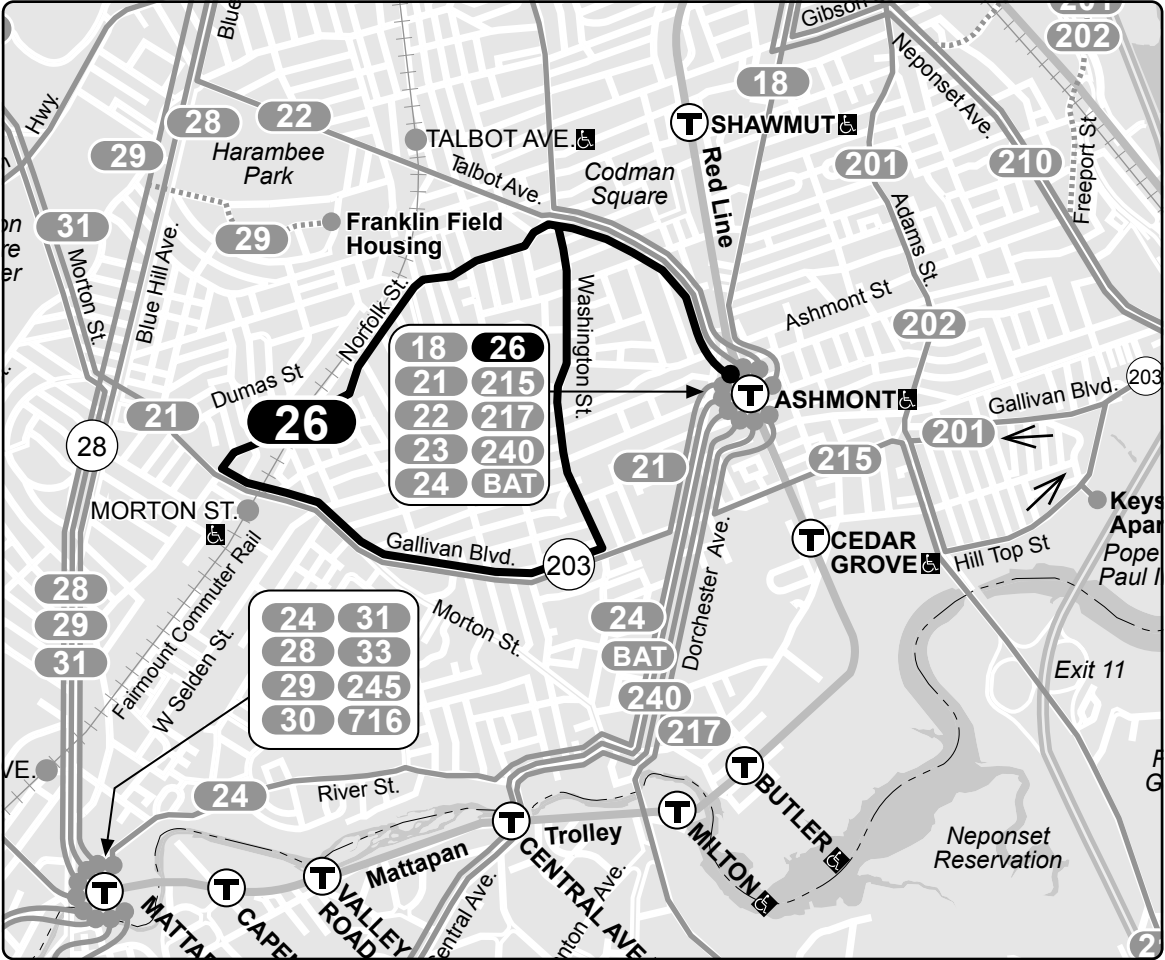

26 Ashmont Sta – Norfolk St Loop

Connections

- RED LINE
- MATTAPAN LINE
- FAIRMOUNT LINE

Information **617-222-3200**
 Lost and Found **617-222-2399**
 TTY **617-222-5146**

Realtime arrival information, maps, and more

Sunday 26

Ashmont Station	Morton St & Gallivan Bl	Washington St & Gallivan Bl	Ashmont Station
9:25	9:36	9:39	9:44
10:25	10:36	10:39	10:45
11:25	11:36	11:38	11:45
12:25	12:36	12:38	12:45
1:25	1:36	1:38	1:45
2:25	2:36	2:39	2:46
3:25	3:36	3:39	3:46
4:25	4:36	4:39	4:45
5:25	5:36	5:39	5:45
6:25	6:35	6:39	6:45
7:25	7:35	7:39	7:43
8:25	8:35	8:39	8:44
9:25	9:35	9:39	9:44