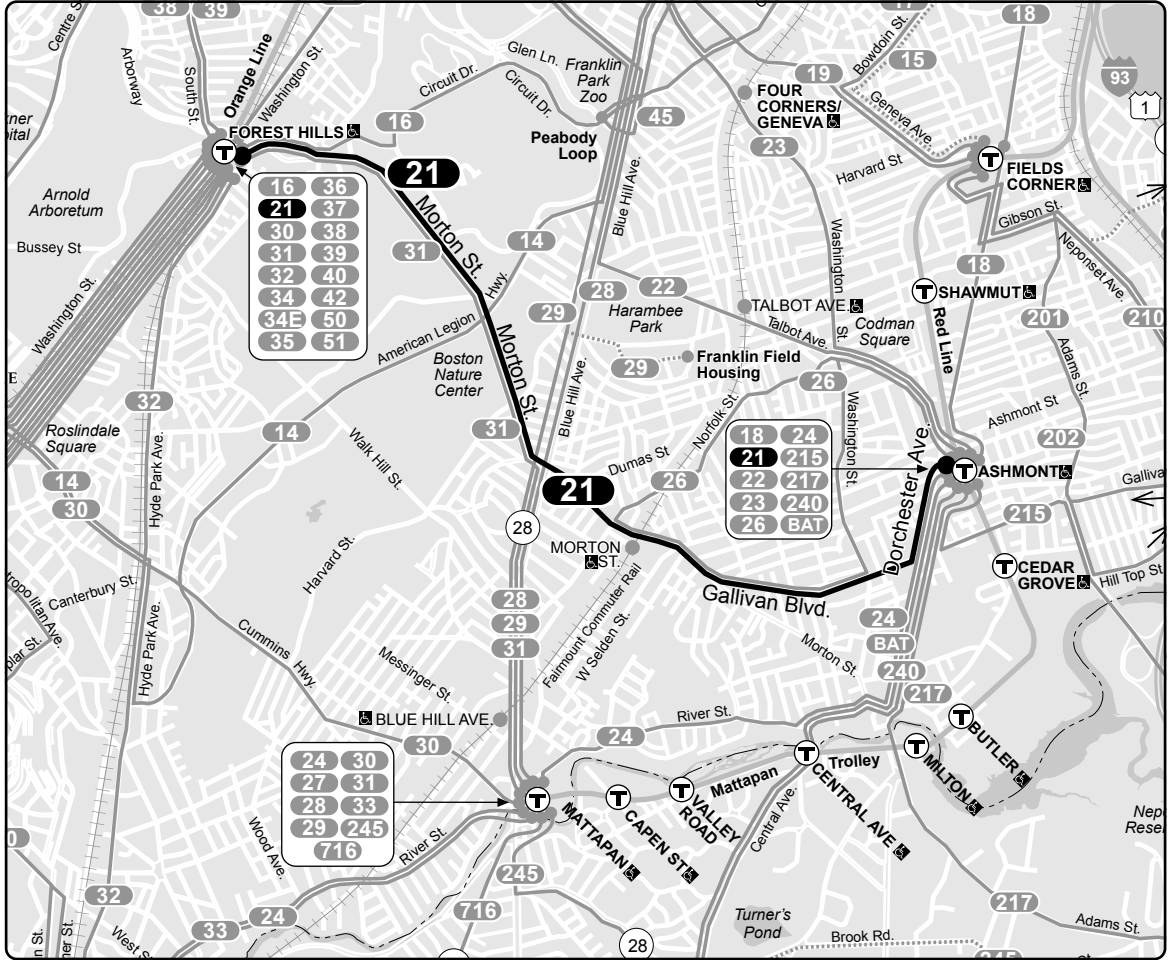

Effective **August 27, 2023**

Replaces July 2023

21 Ashmont Sta – Forest Hills Sta

Schedule Change
Weekday

Connections

- RED LINE ORANGE LINE
- MATTAPAN LINE
- FAIRMOUNT LINE NEEDHAM LINE

Information **617-222-3200**
Lost and Found **617-222-2399**
TTY **617-222-5146**

Realtime arrival information, maps, and more

mbta.com

- Transfer to bus/subway available on CharlieCard—good for 2 hours, pay fare difference.
- Children 11 & under ride free with a paying customer.
- ♿ All MBTA buses are accessible to people with disabilities.

A to Avenue Louis Pasteur via Route 39 on school days

B from Avenue Louis Pasteur at 2:15 via Route 39 on school days

PM times are **bold**

Information in this timetable is subject to change without notice. Traffic and weather may affect running times.

Always check bus destination signs before boarding. Some buses may only serve a part, or skip portions of this route.

Sunday 21

Inbound			Outbound		
Ashmont Station	Blue Hill Avenue	Forest Hills Lower Busway	Forest Hills Lower Busway	Blue Hill Avenue	Ashmont Station
8:55	9:01	9:11	9:00	9:05	9:13
9:55	10:01	10:11	10:00	10:05	10:13
10:55	11:01	11:11	11:00	11:05	11:14
11:55	12:01	12:11	12:00	12:05	12:14
12:55	1:01	1:11	1:00	1:05	1:14
1:55	2:01	2:11	2:00	2:05	2:14
2:55	3:01	3:11	3:00	3:05	3:14
3:55	4:01	4:11	4:00	4:05	4:14
4:55	5:01	5:10	5:00	5:05	5:14
5:55	6:01	6:10	6:00	6:05	6:14
6:55	7:01	7:10	7:00	7:05	7:14
7:55	8:01	8:10	8:00	8:05	8:14
8:55	9:01	9:09	9:00	9:05	9:13
9:55	10:01	10:09			