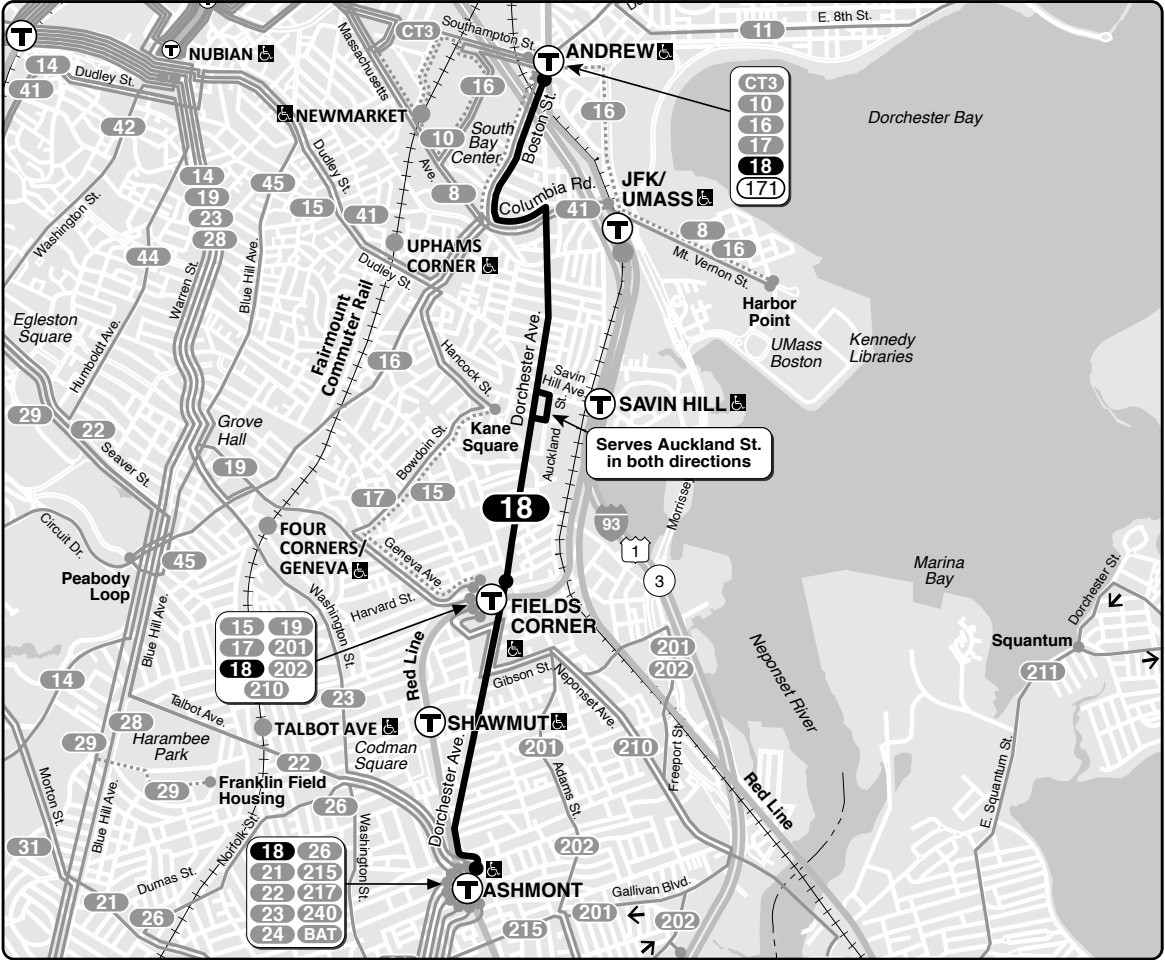

Effective **August 27, 2023**

Replaces March 2023

18 Ashmont Sta – Andrew Sta

Connections

RED LINE

MATTAPAN LINE

Information **617-222-3200**
 Lost and Found **617-222-1450**
 TTY **617-222-5146**

Realtime arrival information, maps, and more

mbta.com

- Transfer to bus/subway available on CharlieCard—good for 2 hours, pay fare difference.
- Children 11 & under ride free with a paying customer.
- ♿ All MBTA buses are accessible to people with disabilities.

Weekday 18

Inbound					Outbound				
Ashmont Station	Fields Corner Station	Bay St & Auckland St	Andrew Station	Andrew Station	Bay St & Auckland St	Fields Corner Station	Ashmont Station		
7:30	7:37	7:48	8:08	7:00	7:06	7:13	7:24		
8:50	8:56	9:08	9:24	8:15	8:23	8:32	8:43		
10:05	10:11	10:22	10:36	9:30	9:38	9:47	9:58		
11:15	11:21	11:32	11:46	10:40	10:48	10:57	11:08		
12:30	12:36	12:47	1:01	11:50	11:58	12:10	12:23		
1:45	1:52	2:03	2:17	1:05	1:13	1:25	1:38		
3:05	3:12	3:23	3:37	2:20	2:28	2:42	2:58		
4:30	4:37	4:48	5:02	3:45	3:56	4:10	4:26		
5:50	5:57	6:06	6:19	5:10	5:19	5:32	5:46		
7:05	7:11	7:20	7:33	6:25	6:32	6:44	6:57		

Saturday 18

Inbound					Outbound				
Ashmont Station	Fields Corner Station	Bay St & Auckland St	Andrew Station	Andrew Station	Bay St & Auckland St	Fields Corner Station	Ashmont Station		
9:30	9:35	9:44	9:53	9:00	9:06	9:12	9:16		
10:30	10:35	10:44	10:55	10:00	10:08	10:16	10:22		
11:30	11:35	11:44	11:55	11:00	11:09	11:17	11:23		
12:30	12:35	12:44	12:57	12:00	12:08	12:17	12:25		
1:30	1:35	1:45	1:56	1:00	1:08	1:17	1:25		
2:30	2:35	2:44	2:54	2:00	2:07	2:14	2:22		
3:30	3:35	3:44	3:54	3:00	3:07	3:14	3:22		
4:30	4:35	4:44	4:53	4:00	4:07	4:14	4:22		
5:30	5:35	5:44	5:53	5:00	5:07	5:13	5:20		
6:30	6:35	6:43	6:51	6:00	6:07	6:13	6:20		