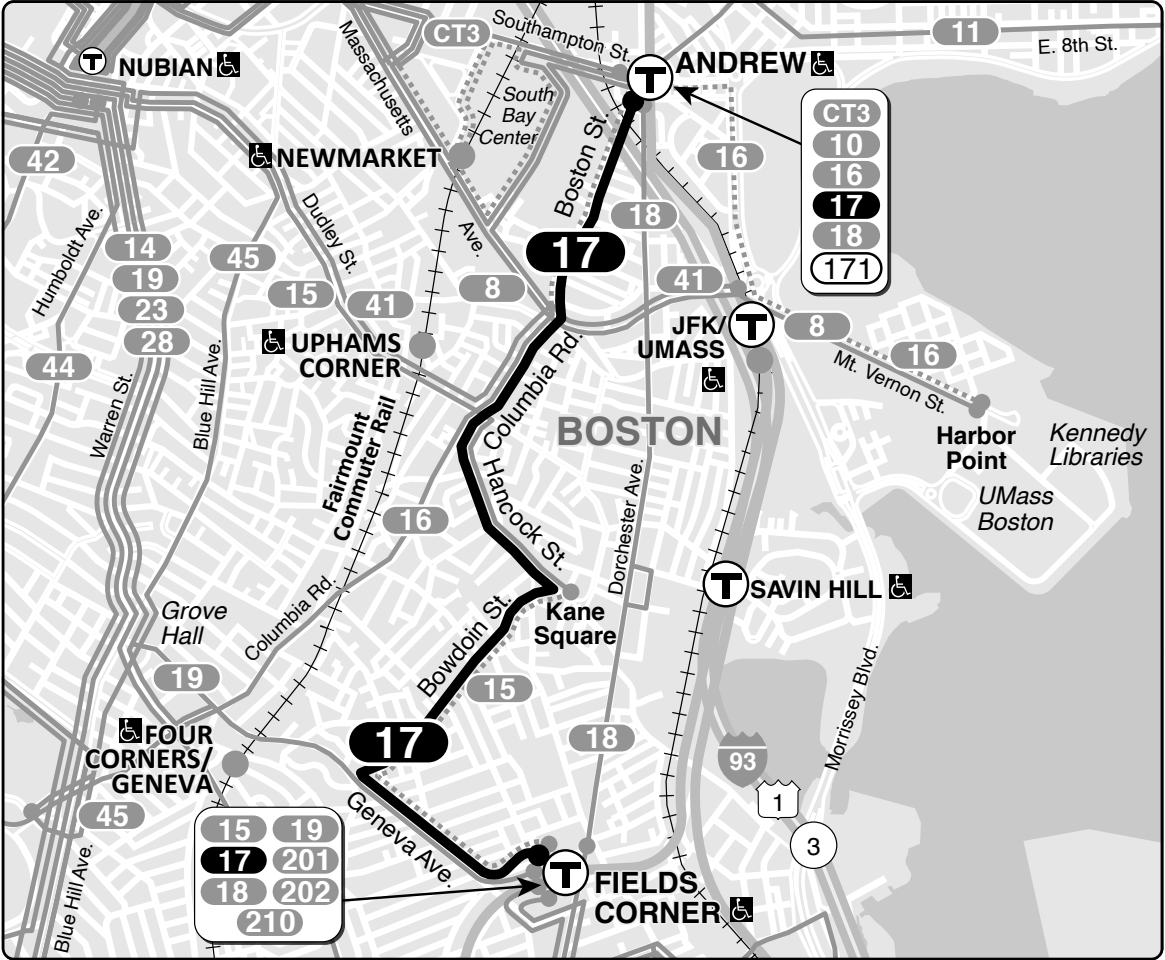

17 **Fields Corner Sta – Andrew Sta**

Connections

RED LINE

Information **617-222-3200**
 Lost and Found **617-222-1450**
 TTY **617-222-5146**

Realtime arrival information, maps, and more

mbta.com

- Transfer to bus/subway available on CharlieCard—good for 2 hours, pay fare difference.
- Children 11 & under ride free with a paying customer.
- ♿ All MBTA buses are accessible to people with disabilities.

Fields Corner Station	Kane Square	Uphams Corner	Andrew Station
5:09	5:14	5:15	5:23
5:29	5:34	5:35	5:43
5:52	5:57	5:58	6:09
6:16	6:22	6:24	6:35
6:41	6:47	6:49	7:00
7:06	7:12	7:14	7:25
7:31	7:37	7:39	7:50
7:56	8:03	8:05	8:18
8:22	8:29	8:31	8:44
8:50	8:56	8:58	9:11
9:20	9:26	9:28	9:41
9:50	9:56	9:58	10:10
10:20	10:26	10:28	10:40
10:50	10:56	10:58	11:10
11:20	11:26	11:28	11:40
11:50	11:56	11:58	12:10
12:20	12:26	12:28	12:40
12:50	12:56	12:58	1:11
1:20	1:28	1:30	1:43
1:50	1:58	2:00	2:13
2:05	2:13	2:15	2:28
2:20	2:28	2:30	2:43
2:38	2:46	2:48	3:01
2:56	3:04	3:06	3:19
3:14	3:23	3:26	3:40
3:32	3:41	3:44	3:58
3:50	3:59	4:02	4:16
4:08	4:17	4:20	4:34
4:26	4:34	4:37	4:52
4:44	4:52	4:55	5:10
5:02	5:10	5:13	5:28
5:20	5:28	5:31	5:44
5:40	5:48	5:51	6:04
6:02	6:10	6:12	6:24
6:25	6:33	6:35	6:47
7:00	7:08	7:10	7:22
7:40	7:47	7:49	8:00
8:30	8:36	8:38	8:48
9:20	9:26	9:27	9:36
10:05	10:11	10:12	10:21

Sunday 17
Inbound

Fields Corner Station	Kane Square	Uphams Corner	Andrew Station
9:10	9:15	9:17	9:25
9:50	9:56	9:58	10:06
10:30	10:36	10:38	10:47
11:10	11:16	11:18	11:27
11:50	11:56	11:58	12:08
12:30	12:36	12:38	12:48
1:10	1:16	1:18	1:28
1:50	1:56	1:58	2:08
2:30	2:36	2:39	2:49
3:10	3:16	3:19	3:29
3:50	3:56	3:59	4:08
4:30	4:36	4:39	4:48
5:10	5:16	5:19	5:28
5:50	5:56	5:58	6:07
6:30	6:36	6:38	6:46
7:10	7:16	7:17	7:25