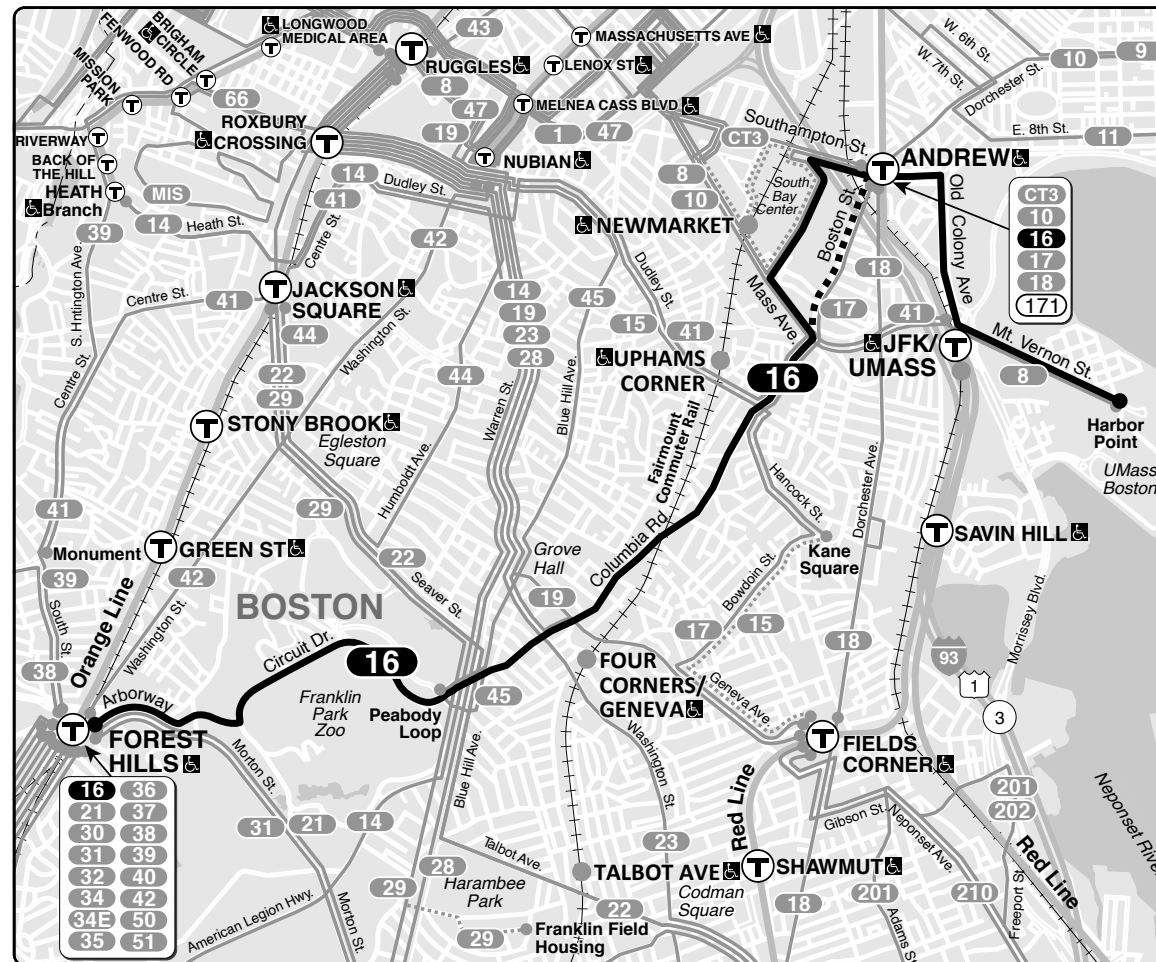

W waits for last train to arrive station
PM times are **bold**

- Transfer to bus/subway available on CharlieCard—good for 2 hours, pay fare difference.
- Children 11 & under ride free with a paying customer.
- ♿ All MBTA buses are accessible to people with disabilities.

	CharlieCard	Cash on board	Reduced fare
Bus	$1.70	$1.70	$0.85
Bus + Subway	$2.40	$4.10	$1.10

Complete fare/pass rules and free/reduced fare eligibility: mbta.com/fares or call 617-222-3200

Effective August 27, 2023

Replaces July 2023

16

Forest Hills Sta
– Andrew Sta or
Harbor Point

Schedule Change
Weekday

Connections

- RED LINE ORANGE LINE
- GREENBUSH LINE KINGSTON LINE
- MIDDLEBOROUGH/LAKEVILLE LINE
- NEEDHAM LINE

Information 617-222-3200
Lost and Found 617-222-1450
TTY 617-222-5146

Realtime arrival information, maps, and more

mbta.com

A123-4-22.1