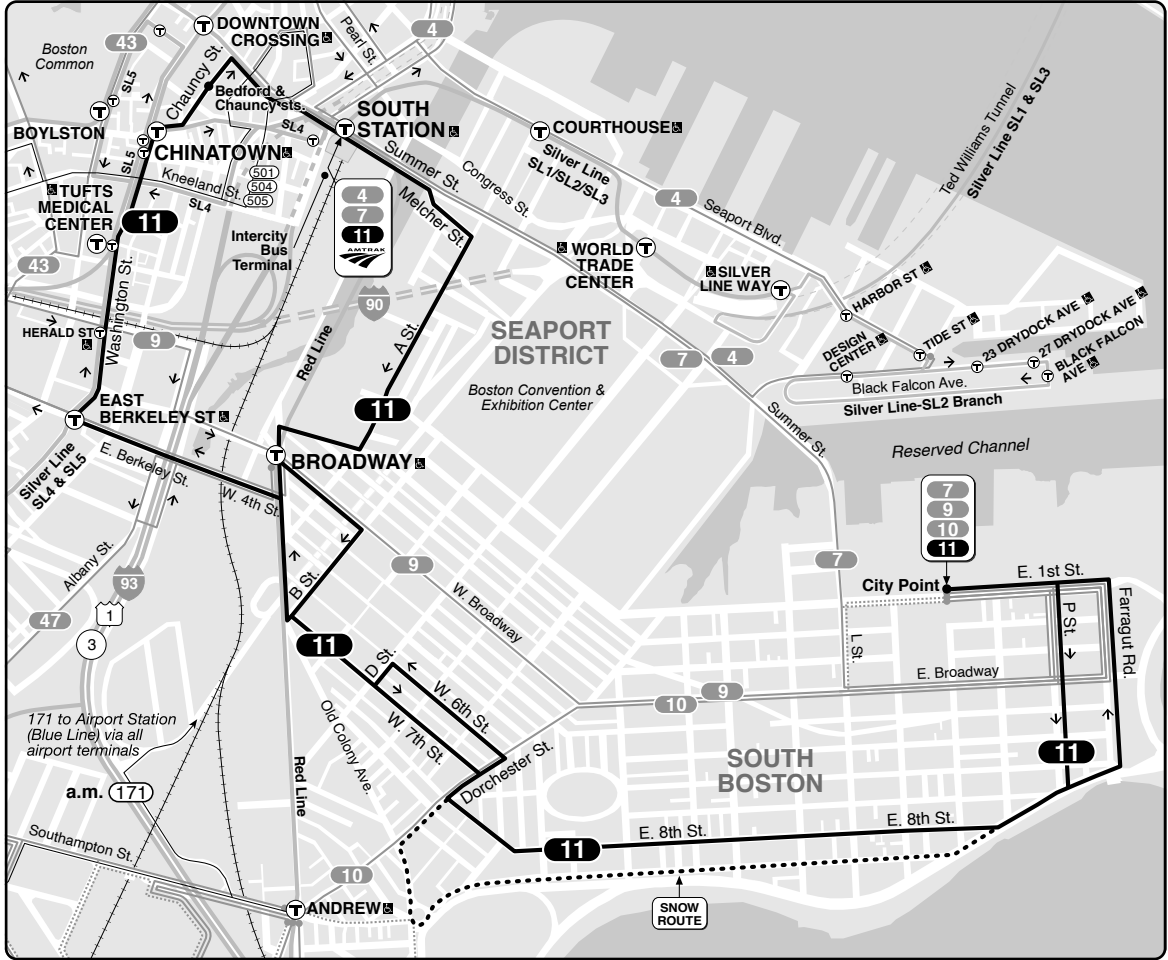

11 City Point – Chauncy St & Summer St

Schedule Change
Weekday

Connections

- RED LINE ORANGE LINE
- GREEN LINE B C D E
- SL1 SL2 SL3 SL4 SL5
- FAIRMOUNT LINE FRANKLIN LINE
- FRAMINGHAM/WORCESTER LINE
- GREENBUSH LINE KINGSTON LINE
- MIDDLEBOROUGH/LAKEVILLE LINE
- NEEDHAM LINE
- PROVIDENCE/STOUGHTON LINE

Realtime arrival information, maps, and more

mbta.com

Weekday ^{TT}
Inbound

City Point	Broadway Station	Tufts Med Center Station	Chauncy St & Summer St
5:10	5:21	5:26	5:31
5:30	5:41	5:46	5:54
5:47	5:59	6:06	6:14
6:04	6:16	6:23	6:31
6:21	6:33	6:40	6:48
6:35	6:47	6:54	7:02
6:47	6:59	7:06	7:14
6:59	7:11	7:18	7:26
7:11	7:23	7:30	7:38
7:23	7:35	7:42	7:50
7:35	7:47	7:54	8:03
7:47	7:59	8:06	8:16
7:59	8:13	8:20	8:30
8:11	8:25	8:32	8:42
8:23	8:37	8:44	8:54
8:35	8:49	8:56	9:06
8:50	9:04	9:11	9:21
9:10	9:24	9:31	9:41
9:32	9:46	9:53	10:03
9:50	10:04	10:11	10:21
10:10	10:24	10:33	10:43
10:35	10:48	10:57	11:07
10:55	11:08	11:17	11:27
11:30	11:43	11:52	12:02
12:10	12:23	12:32	12:42
12:45	12:58	1:07	1:17
1:20	1:33	1:42	1:52
1:55	2:08	2:17	2:27
2:50	2:43	2:52	3:02
3:55	3:08	3:17	3:27
3:20	3:33	3:42	3:52
3:40	3:53	4:00	4:10
4:00	4:13	4:20	4:30
4:20	4:33	4:40	4:49
4:40	4:54	5:01	5:10
4:58	5:12	5:19	5:28
5:15	5:29	5:36	5:45
5:32	5:46	5:53	6:02
5:49	6:03	6:10	6:19
6:06	6:20	6:27	6:36
6:23	6:37	6:44	6:53
6:41	6:55	7:02	7:11
7:01	7:15	7:22	7:29
7:24	7:38	7:45	7:52
7:44	7:58	8:05	8:12
8:15	8:27	8:33	8:40
8:45	8:57	9:03	9:10
9:15	9:27	9:33	9:40
9:55	10:07	10:13	10:20
10:50	11:02	11:08	11:15
11:45	11:57	12:02	12:08
12:35	12:46	12:51	12:57